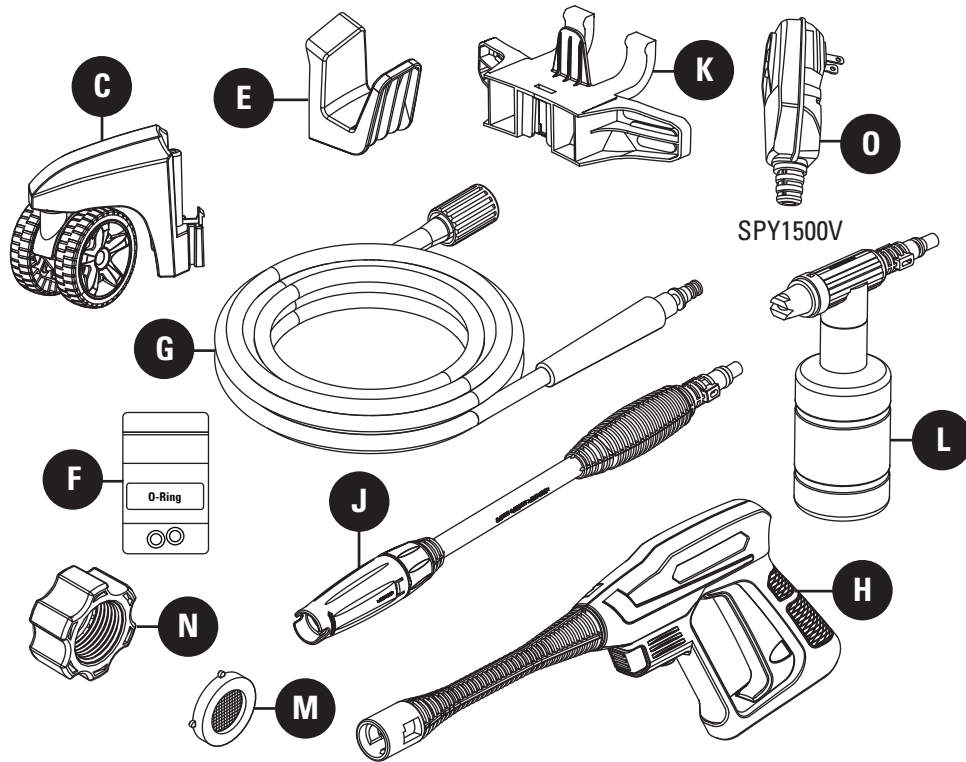

Replacement Parts

For replacement parts, call our customer service department at 1-855-770-7529. 9:00 a.m. - 5:00 p.m., EST, Monday - Friday or order online at www.powerplaypro.com.

Part	Description	Part #
C	Caster	PWXA105
E	Hose Holder	PWXA094
F	O-Ring Replacement Kit	PWXA096
G	Hose	PWXA098
H	Spray Gun	PWXA103
J	Lance	PWXA104

Part	Description	Part #
K	Foam Cannon Bracket	PWXA095
L	Foam Cannon	PWXA102
M	Water Filter	PWXA091
N	Garden Hose Adapter	PWXA090
O	GFCI Assembly	PWXA092