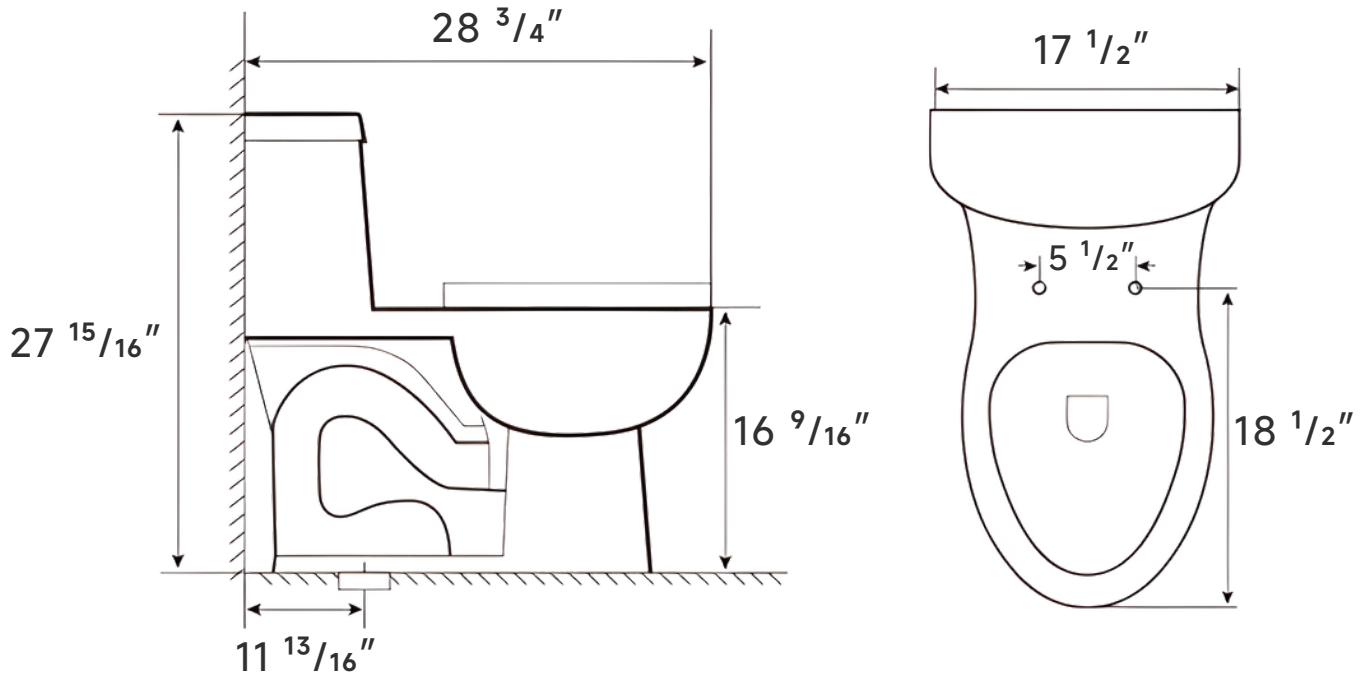

## FEATURES

- Sleek One-Piece Design
- Elongated Comfort Bowl
- ADA-Compliant Seat Height
- Powerful Rim-Jet Siphonic Flush
- Soft-Close & Quick-Release Seat
- Fully Glazed Trapway
- Left-Side Chrome Trip Lever

## SPECIFICATIONS

Model	BU02T02	Flush Type	Siphon Jet	Structure	One-Piece
Installation Type	Floor Mounted	Dimension	28 <sup>3</sup> / <sub>4</sub> "D x 17 <sup>1</sup> / <sub>2</sub> "W x 27 <sup>15</sup> / <sub>16</sub> "H		
Seat Height	17 <sup>1</sup> / <sub>4</sub> " (438mm)	Net Weight	89.51 Pounds	Rough-In	12" (300mm)
Bowl Shape	Elongated	Flush Volume	1.28 GPF (4.8 LPF)	Drainage Pattern	S-Trap
Trapway Diameter	3 <sup>1</sup> / <sub>8</sub> " (80mm)	Material	Vitreous China	Supply Line	Fits <sup>1</sup> / <sub>2</sub> " & <sup>7</sup> / <sub>8</sub> "
Finish	Black & Gold	Warranty	1-Year		
Included Parts	One-Piece Toilet, Soft-Close Seat, Wax Ring, Flange with Bolt Kit, Adapter, User Manual				

## DIMENSIONS