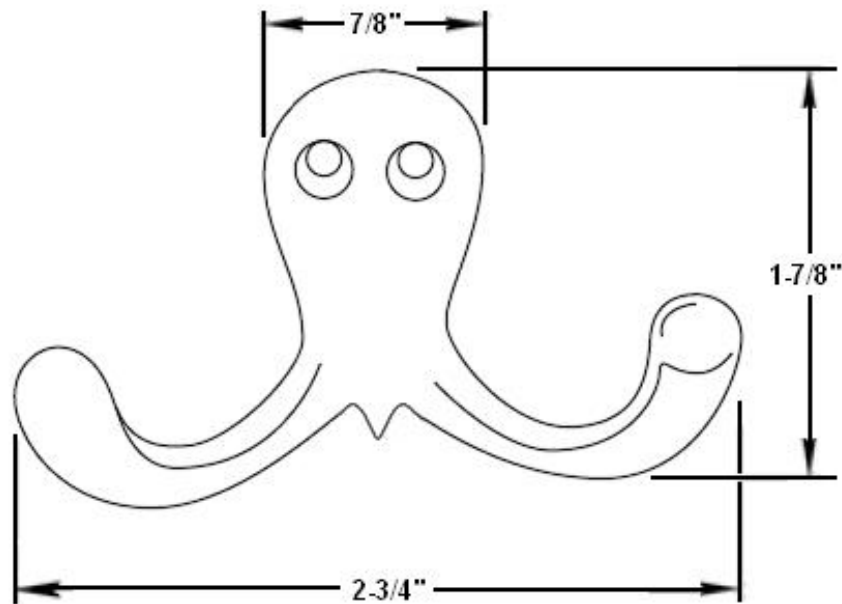

"The Special Finishes Specialist" ©

by St. Simons, Inc.

idhbrass.com

Quality Solid Brass Decorative Hardware & Bath Accessories

Product Data Sheet
Premium Grade Solid Brass
Double Hook
Item# 17016

Dimensions:

- Projection: 1-1/2"
- Overall Height: 1-7/8"
- Overall Width: 2-3/4"
- Weight: 1-1/4 oz.

*Dimensions are for reference use only.
For exact dimensions, please measure actual part.*

Product Description & Features:

Catalog Section: F

Double Hook

Item# 17016

Date: Rev 04/18