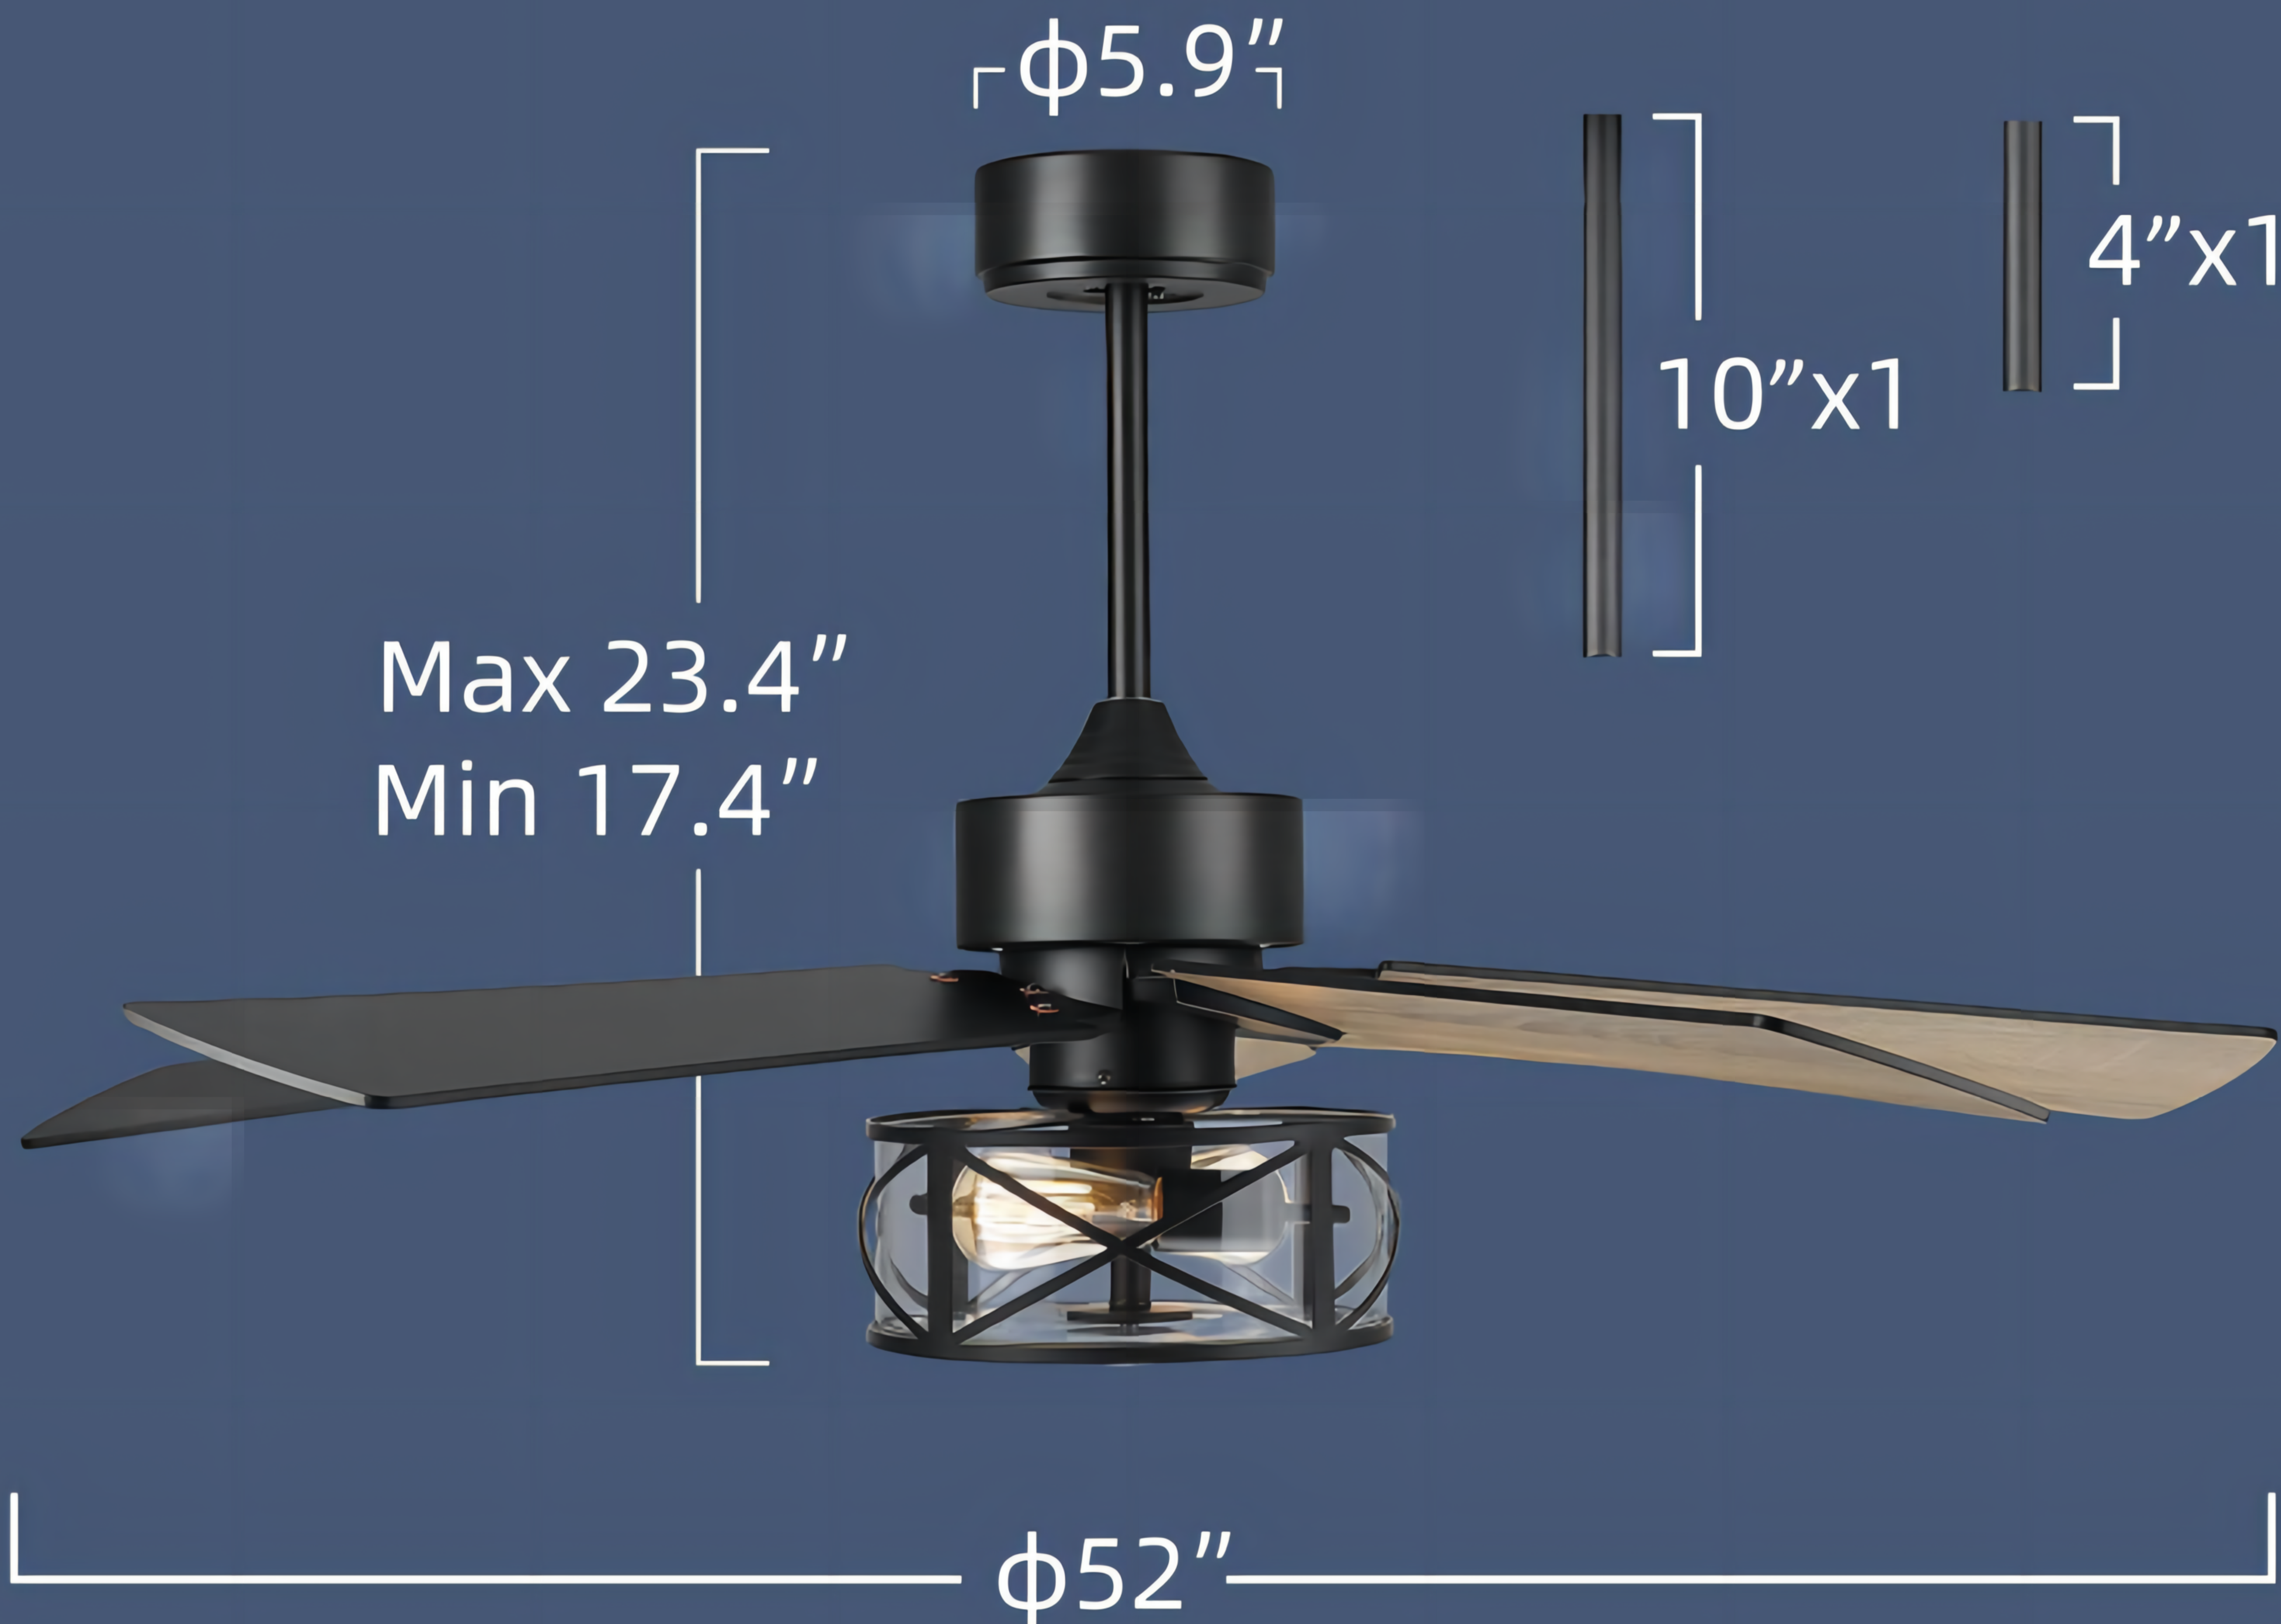

52"

# FARMHOUSE CEILING FAN

**MOUNTING OPTIONS**  
Downrod/Angled

## Bulb Not Included

**REQUIRED BULB**  
E26\*2 . A19

Indoor

Covered

Outdoor

**WET RATING**  
DRY Covered