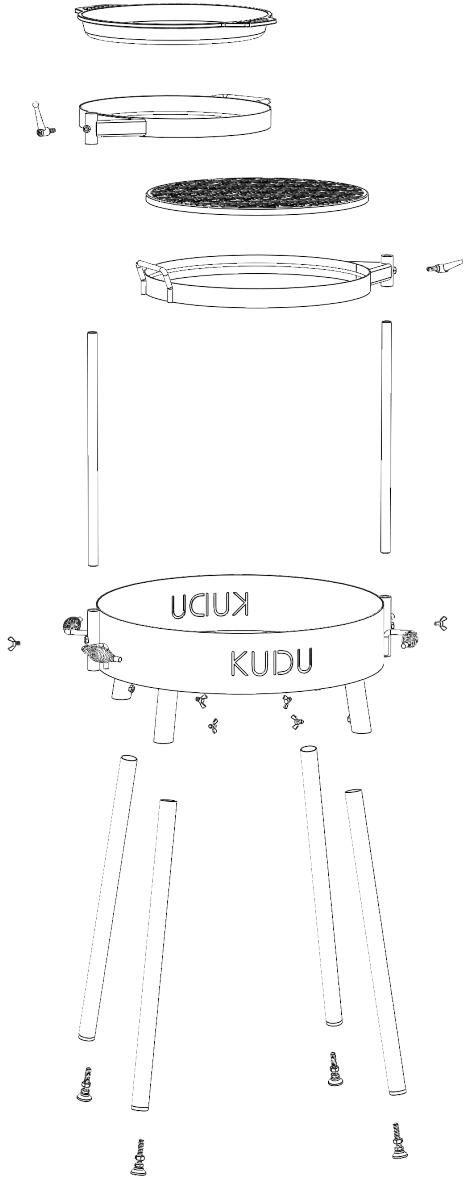

INSIDE THE BOX

KUDU Grill Parts List

x 1
PN 01101
GRILL BASIN

x 1
PN 01108
GRILL GRATE RING

x 1
PN 01109
GRILL GRATE

x 1
PN 01110
PAN RING

x 1
PN 01111
PAN / SKILLET

x 2
PN 01103
ELEVATION POSTS

x 4
PN 01102
GRILL LEGS

x 4
PN 01104
SELF-LEVELING FEET

x 6
PN 01106
TWIST BOLTS

x 2
PN 01105
CANTILEVER BOLTS

ASSEMBLY INSTRUCTIONS

Avoid scratches by laying the KUDU on a smooth surface while assembling.
No special tools required.