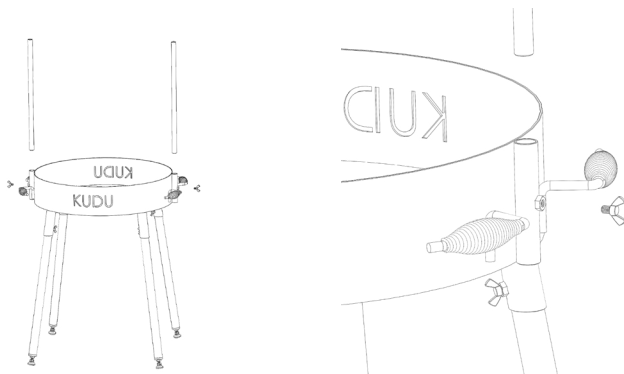

2. Flip KUDU onto feet and attach posts