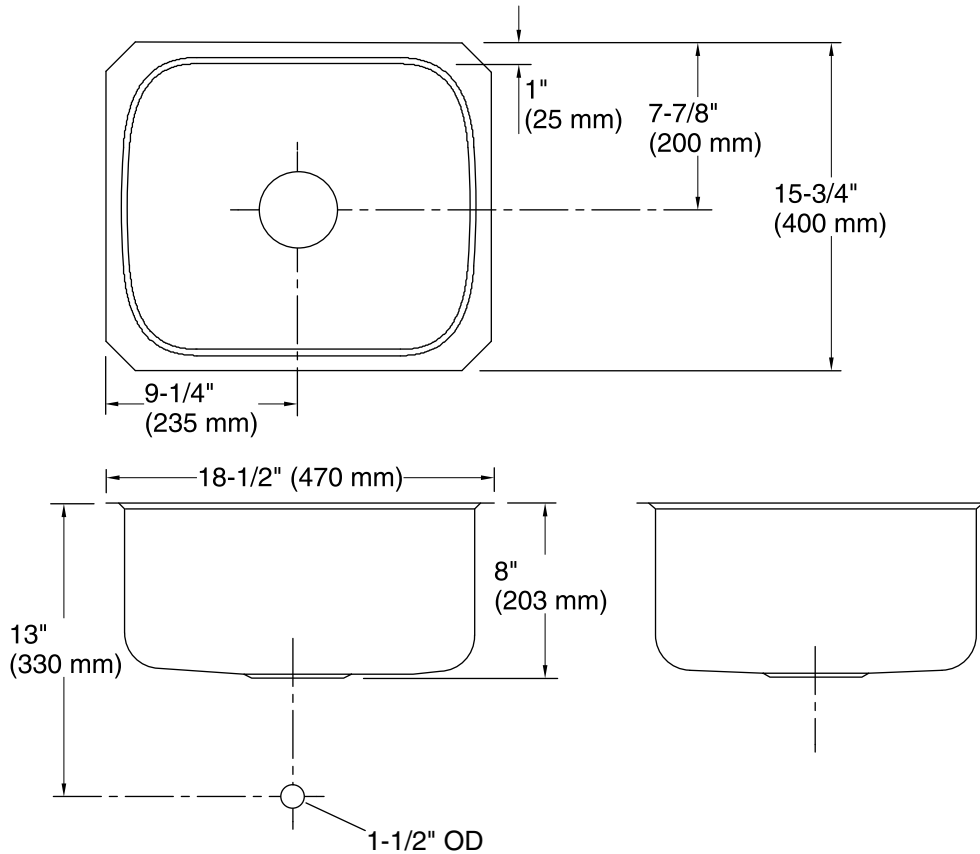

Undertone®
Under-mount Kitchen Sink
K-3184

Features

- 21-inch minimum base cabinet width.
- 18-gauge stainless steel.
- Under-mount.
- Single compartment.
- 7-5/8" (194 mm) deep bowl.
- SilentShield® sound-absorption technology offers quieter performance.
- 18-1/2" (470 mm) x 15-3/4" (400 mm)
- Strainer not included.

Technical Information

All product dimensions are nominal.

Bowl configuration:	Single
Installation:	Under-mount
Bowl area (Only):	Length: 16-1/2" (419 mm) Width: 13-3/4" (349 mm) Bowl depth: 7-5/8" (194 mm)
Drain hole:	3-5/8" (92 mm)
Template:	1016736-7, required, included