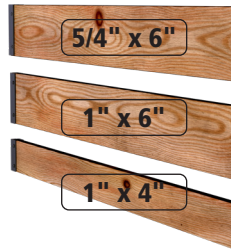

SIMPLE

- 1** Choose in-ground or hard surface post
(4-sided design works for end, mid, and corner post)

- 2** Install brackets and spacers

- 3** Attach boards

VERSATILE

- Mix and match wood board sizes in the same section
- Use multiple spacers to adjust privacy and airflow
- One post for all applications (corner/mid/end)
- Post can be cut to any height
- Posts won't warp, twist or crack
- Designed for wind speeds up to 105 mph

Peak Decorative Screens
available on homedepot.com

BEAUTIFUL

Peak Model #	Home Depot SKU #	Product Description	Color
2481	1007866565	76" Aluminum Hard Surface Post	Matte Black
2491	1007607535	94" Aluminum In-Ground Post	Matte Black
2484	1007607528	1/2" Aluminum Spacers	Matte Black
2486	1007626161	1 x 6 Wood Board Aluminum Bracket	Matte Black
2487	1007626181	1 x 4 Wood Board Aluminum Bracket	Matte Black
2498	1007626208	5/4 x 6 Wood Board Aluminum Bracket	Matte Black