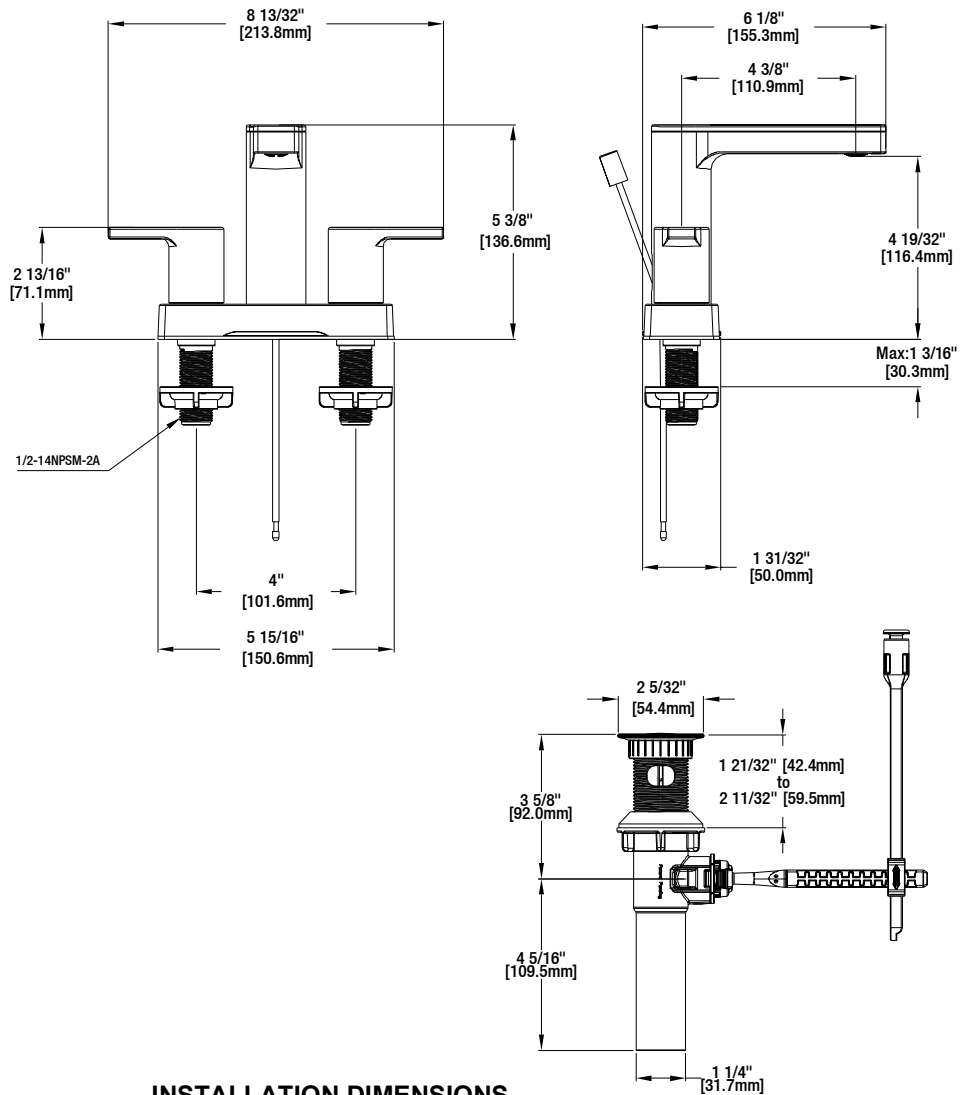

Two-Handle Lavatory Faucet

MODEL	SKU #	FINISH
HD67865W-6001	305764890	Chrome
HD67865W-6004	305764882	Brushed Nickel
HD67865W-6027D	305764852	Bronze

FEATURES

- Requires 3-Hole Sink with 4" On-Center
- 1/2" IPS Connections
- Max Flow Rate: 1.2 gpm (4.5 L/min) at 60 psi
- Max Countertop Thickness: 1 3/16"
- Spout Reach: 4 3/8"
- Spout Height: 4 19/32"
- 1/4 Turn Ceramic Valve for Lifetime Drip-Free Operation
- With ClickInstall™ Drain Assembly
- With Zinc Lever Handle

CODE COMPLIANCE

- IAPMO Certified: ASME A112.18.1/CSA B125.1
- Compliant to NSF/ANSI 61 Section 9
- Compliant to NSF/ANSI 372
- Calgreen Certified
- EPA WaterSense Certified
- Meets AB 1953 Lead Standard
- ADA Compliant

WARRANTY

- Limited Lifetime Warranty

INSTALLATION DIMENSIONS

Glacier Bay reserves the right to make changes in specifications and materials and to change and discontinue models, both without notice or obligation. Dimensions are for reference only.