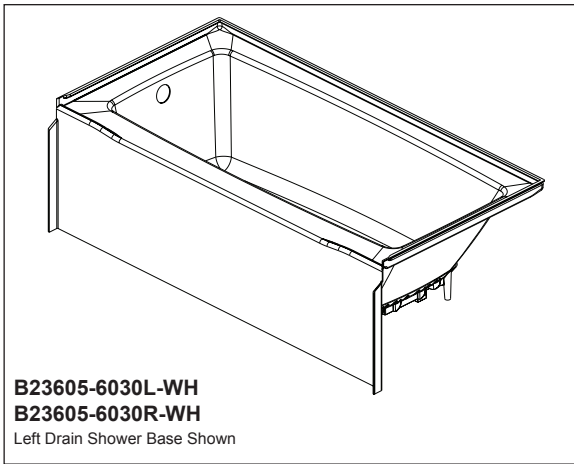

see what Delta can do™

CLASSIC 500™

60" X 30"

Right Drain or Left Drain
Bathtub

STANDARD SPECIFICATIONS:

- Caulkless Installation
- Direct-to-Stud Installation
- Made with High-Gloss ProCrylic™ Material
- Textured Bottom
- Soaking Depth 12 3/4" to overflow
- Water Capacity 46.5 gal
- 10 Year Limited Residential Warranty
- 1 Year Limited Commercial Warranty

COLOR/FINISH

- White

COMPLIES WITH:

- CSA B45.5/IAPMO Z124

B23605-6030L-WH
B23605-6030R-WH
Left Drain Shower Base Shown

Submitted Model No.: _____

Specific Features: _____