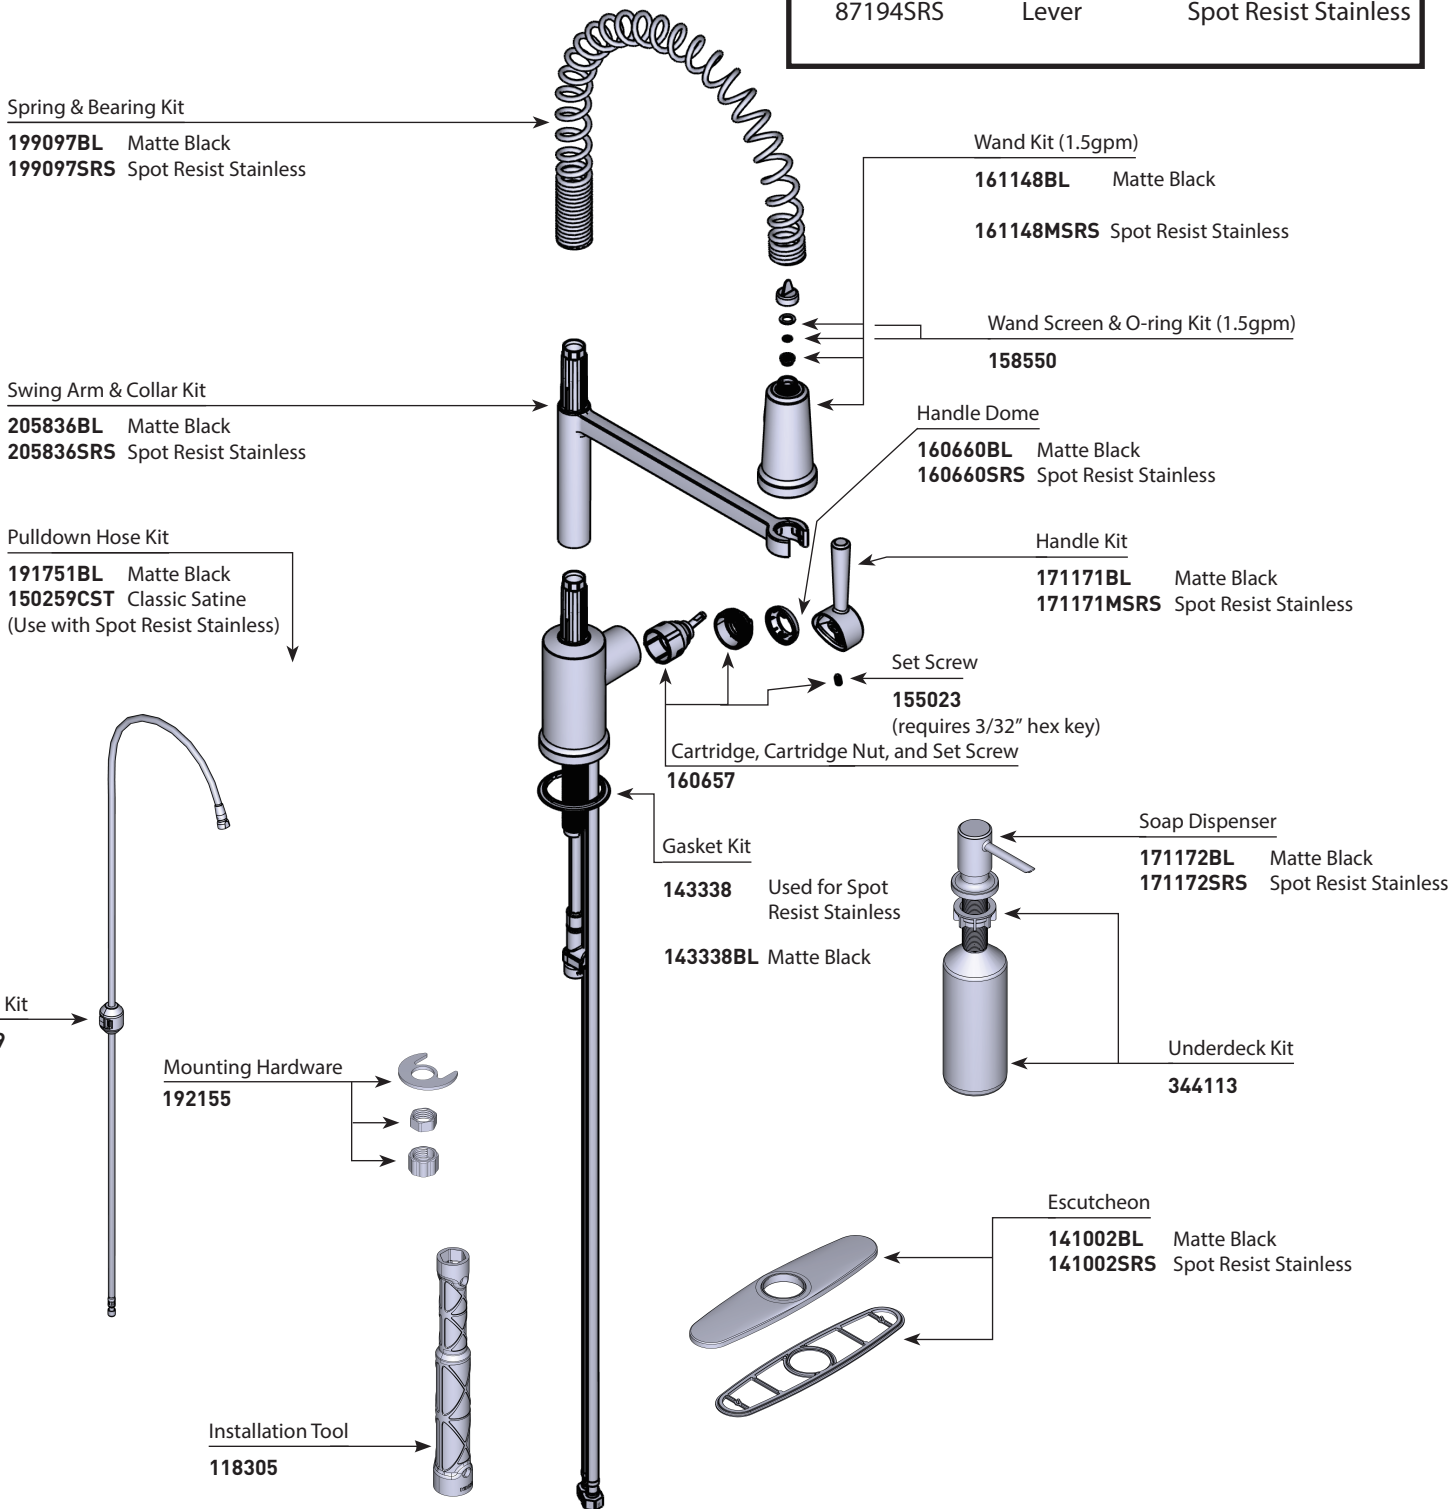

MOEN®

Illustrated Parts

■ Order by Part Number

Indi™ Single Handle Pre-Rinse Spring Pulldown Kitchen Faucet		
MODEL	HANDLE	FINISH
87194BL	Lever	Matte Black
87194SRS	Lever	Spot Resist Stainless

EXP12567 02/2021 300004579
 Rev 01