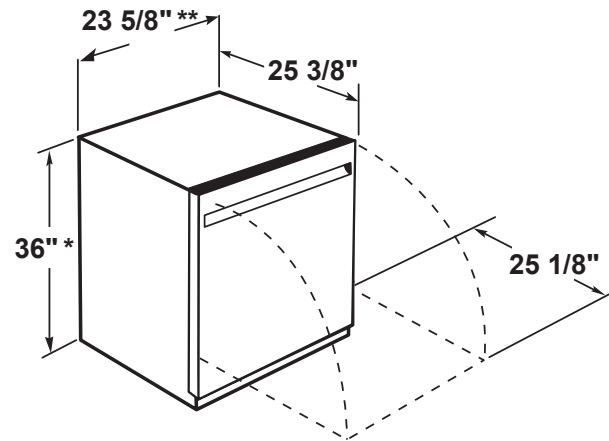

GPT225SGL/SSL

GE® 24" Convertible/Portable Dishwasher

DIMENSIONS AND INSTALLATION INFORMATION (IN INCHES)

ELECTRICAL RATING

Voltage AC 120
Hertz..... 60
Total connected load amperage..... 8.9

For use on adequately wired 120-volt, 15-amp circuit having 2-wire service with a separate ground wire. This appliance must be grounded for safe operation.

INSTALLATION INFORMATION:

Before installing, consult installation instructions packed with product for current dimensional data.

*Includes top and wheels

**Includes countertop

For answers to your Monogram, GE Café™ Series, GE Profile™ Series or GE Appliances product questions, visit our website at geappliances.com or call GE Answer Center® Service, 800.626.2000.