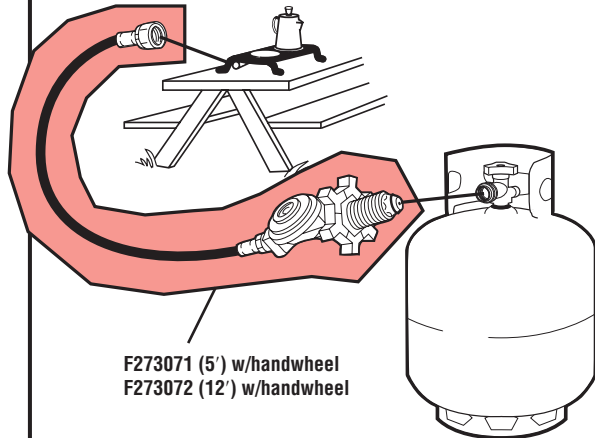

Stock #:
Mr. Heater #

Description/Usage:

Application(s):

F273071
F273072

5' Propane Hose/Regulator Assembly
12' Propane Hose/Regulator Assembly

(Regulator w/Soft Nose P.O.L. and Handwheel x 3/8" Female Flare)
Connects low pressure portable propane appliances to a 20 lb.cylinder.

Features:

- Low Pressure • 11" W. C. Setting
- 1/2 PSI Output • 75,000 BTU Capacity

Replacement Parts:

1. **F276136:** See page 17, item A
2. **F271163-60:** see page 5, item F
3. **73783:** Consult factory**
4. **35144:** Consult factory**

F273071 (5') w/handwheel
F273072 (12') w/handwheel

THE ORIGINAL
Mr. Heater®

Hose Assemblies