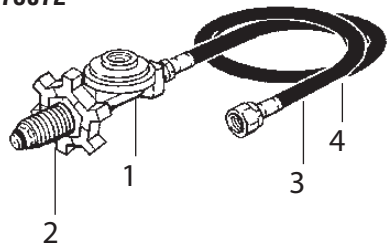

Stock #:
Mr. Heater #

Description/Usage:

Application(s):

F273071
F273072

5' Propane Hose/Regulator Assembly
12' Propane Hose/Regulator Assembly

(Regulator w/Soft Nose P.O.L. and Handwheel x 3/8" Female Flare)
Connects low pressure portable propane appliances to a 20 lb.cylinder.

Features:

- Low Pressure • 11" W. C. Setting
- 1/2 PSI Output • 75,000 BTU Capacity

Replacement Parts:

1. **F276136:** See page 17, item A
2. **F271163-60:** see page 5, item F
3. **73783:** Consult factory**
4. **35144:** Consult factory**

F273071 (5') w/handwheel
F273072 (12') w/handwheel

THE ORIGINAL
Mr. Heater®

Hose Assemblies