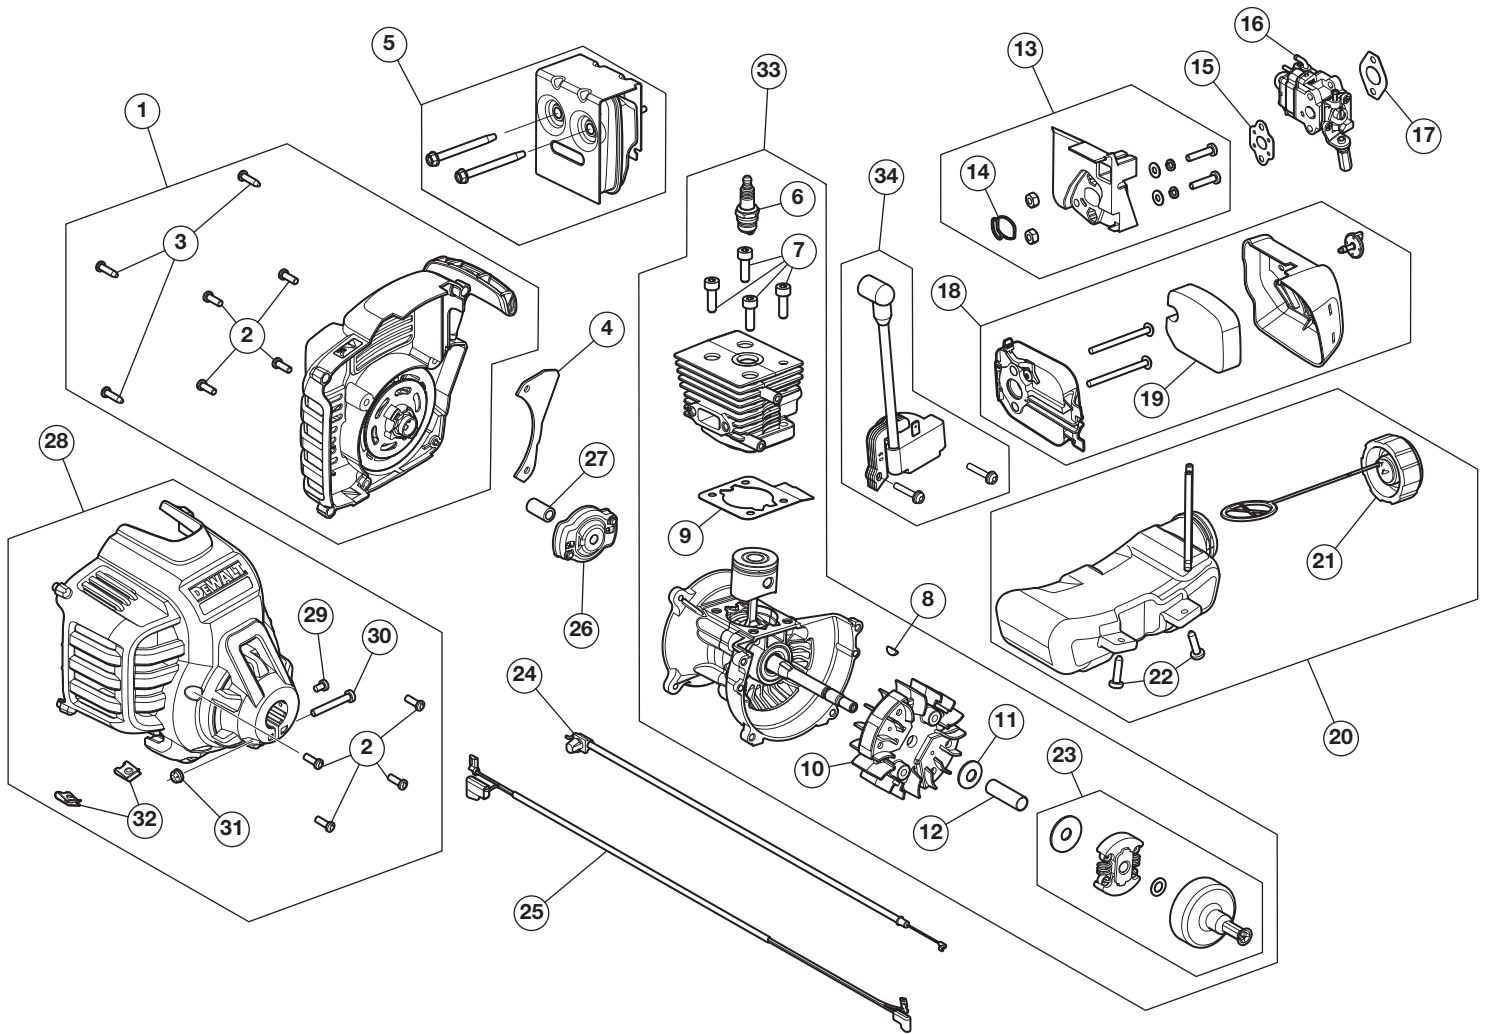

## 2-CYCLE HEDGE TRIMMER

PPN 41AD27HT539

Item	Part No.	Description	Item	Part No.	Description
1	753-10928	Rear Engine Cover (includes 2 & 3)	18	753-10925	Air Cleaner Assembly (includes 19)
2	791-182195	Starter Screw	19	753-06954	Air Cleaner Filter
3	710-04194	Cover Screw	20	753-10926	Fuel Tank Assembly (includes 21 & 22)
4	731-21835	Starter Assembly Guard	21	753-06857	Fuel Tank Cap
5	753-08745	Muffler Assembly	22	9206A	Fuel Tank Screw
6	794-00097	Spark Plug	23	753-05860	Clutch Assembly
7	710-04715	Cylinder Bolt	24	746-06691	Throttle Cable
8	914-04016	Flywheel Key	25	753-08358	Lead Wires
9	753-06827	Cylinder Gasket	26	753-06091	Pawl Assembly
10	753-06246	Flywheel Assembly	27	753-06104	Adapter
11	753-06247	Washer	28	753-10927	Clutch Cover Assem. (includes 2, 29 - 32)
12	753-06248	Spacer	29	791-182519	Anti-rotation Screw
13	753-06189	Insulator Assembly (includes 14)	30	9689A	Clamp Screw
14	753-06184	Insulator O-Ring	31	712-0161	Clamp Nut
15	791-181709	Gasket	32	791-182366	U-shaped Nut
16	751-20529	Carburetor	33	753-11004	Short Block Assembly (incl. 6 - 12 & 23)
17	753-06253	Carburetor Gasket	34	753-10924	Module Assembly

## 2-CYCLE HEDGE TRIMMER

PPN 41AD27HT539

Item	Part No.	Description
35	753-10929	Throttle Housing Assem. (incl. 36 - 39)
36	731-21872	Throttle Tigger Lock-Out
37	791-182405	Throttle Switch Assembly
38	731-21871	Throttle Trigger
39	753-05007	Throttle Trigger Spring
40	841-036143S	Upper Shaft Housing Assembly
41	791-610327	Harness Clip
42	BD-N680354	Handle Assembly (includes 43)
43	BD-90614038	Handle Bolt
44	753-10964	Split Boom Coupler Assem. (incl. 45)
45	791-182057	Anti-Rotation Screw