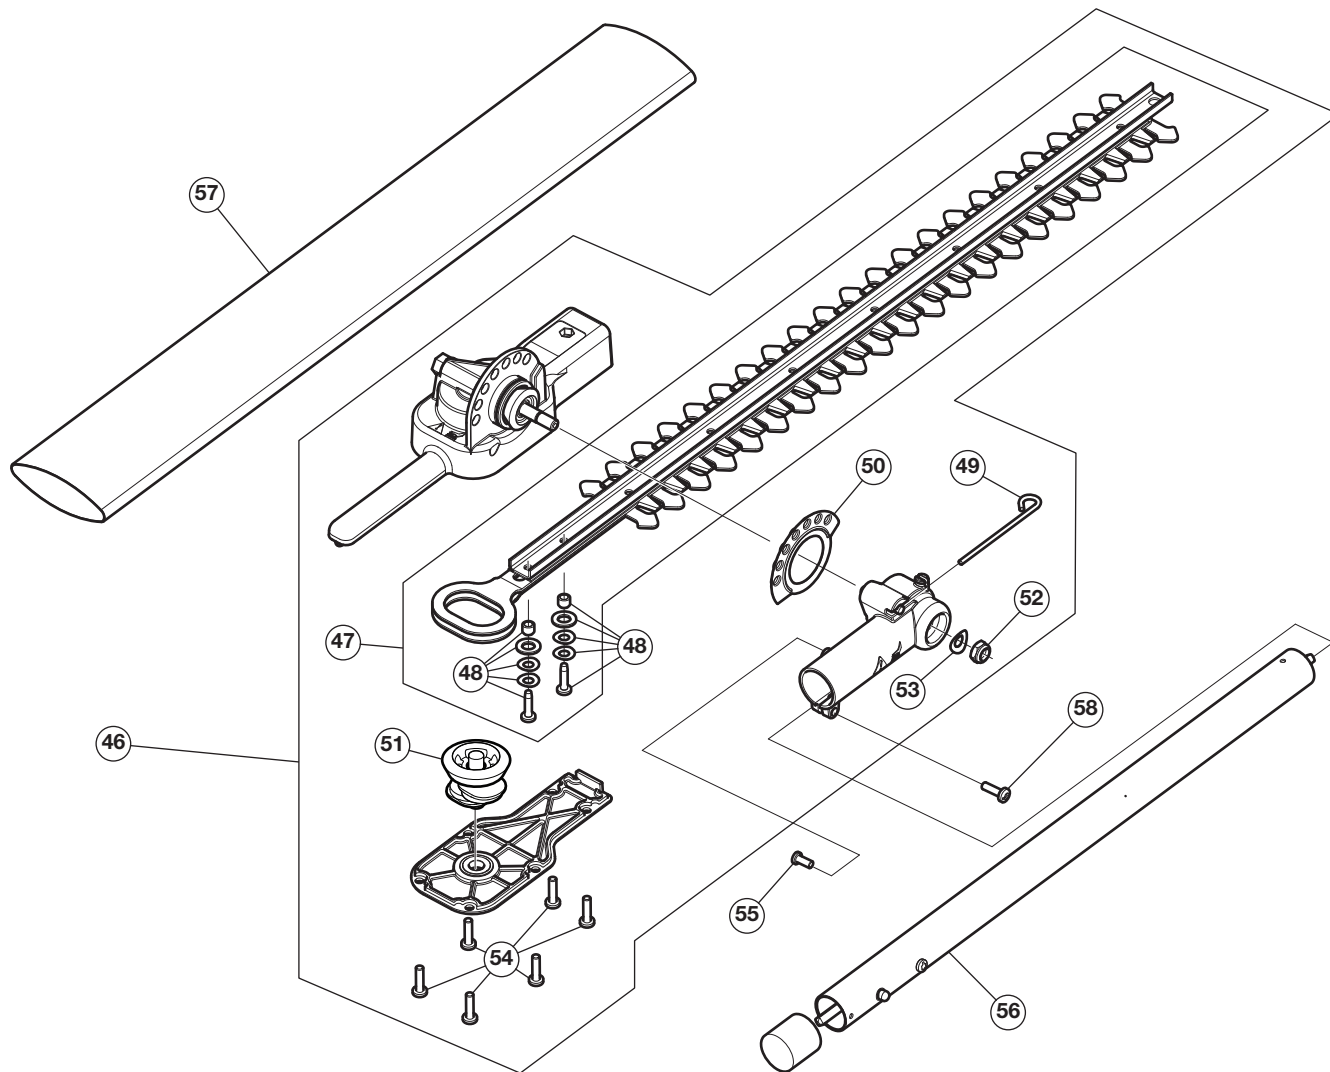

## 2-CYCLE HEDGE TRIMMER

PPN 41AD27HT539

Item	Part No.	Description
35	753-10929	Throttle Housing Assem. (incl. 36 - 39)
36	731-21872	Throttle Tigger Lock-Out
37	791-182405	Throttle Switch Assembly
38	731-21871	Throttle Trigger
39	753-05007	Throttle Trigger Spring
40	841-036143S	Upper Shaft Housing Assembly
41	791-610327	Harness Clip
42	BD-N680354	Handle Assembly (includes 43)
43	BD-90614038	Handle Bolt
44	753-10964	Split Boom Coupler Assem. (incl. 45)
45	791-182057	Anti-Rotation Screw

## 2-CYCLE HEDGE TRIMMER

PPN 41AD27HT539

Item	Part No.	Description
46	841-0154815	Gearbox (includes 47 - 54)
47	753-11105	Blade Assembly (includes 48)
48	753-11145	Blade hardware
49	753-08002	Locking Lever
50	753-08003	Spacer
51	753-11147	Cam
52	753-08005	Nut
53	936-0271	Wavy Washer
54	3434	Screw
55	7039	Anti-Rotation Screw
56	753-11106	Boom Assembly
57	753-08006	Blade Guard
58	9054	Screw