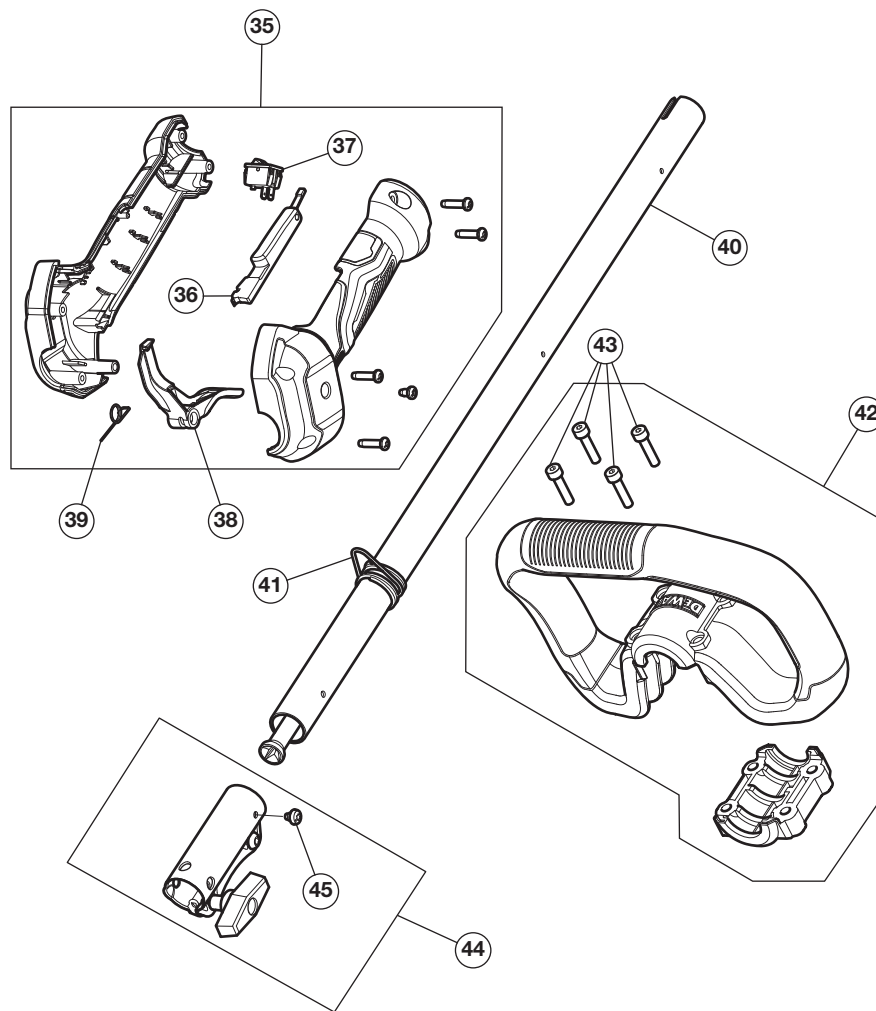

## 2-CYCLE HEDGE TRIMMER

PPN 41AD27HT539

Item	Part No.	Description	Item	Part No.	Description
1	753-10928	Rear Engine Cover (includes 2 & 3)	18	753-10925	Air Cleaner Assembly (includes 19)
2	791-182195	Starter Screw	19	753-06954	Air Cleaner Filter
3	710-04194	Cover Screw	20	753-10926	Fuel Tank Assembly (includes 21 & 22)
4	731-21835	Starter Assembly Guard	21	753-06857	Fuel Tank Cap
5	753-08745	Muffler Assembly	22	9206A	Fuel Tank Screw
6	794-00097	Spark Plug	23	753-05860	Clutch Assembly
7	710-04715	Cylinder Bolt	24	746-06691	Throttle Cable
8	914-04016	Flywheel Key	25	753-08358	Lead Wires
9	753-06827	Cylinder Gasket	26	753-06091	Pawl Assembly
10	753-06246	Flywheel Assembly	27	753-06104	Adapter
11	753-06247	Washer	28	753-10927	Clutch Cover Assem. (includes 2, 29 - 32)
12	753-06248	Spacer	29	791-182519	Anti-rotation Screw
13	753-06189	Insulator Assembly (includes 14)	30	9689A	Clamp Screw
14	753-06184	Insulator O-Ring	31	712-0161	Clamp Nut
15	791-181709	Gasket	32	791-182366	U-shaped Nut
16	751-20529	Carburetor	33	753-11004	Short Block Assembly (incl. 6 - 12 & 23)
17	753-06253	Carburetor Gasket	34	753-10924	Module Assembly

## 2-CYCLE HEDGE TRIMMER

PPN 41AD27HT539

Item	Part No.	Description
35	753-10929	Throttle Housing Assem. (incl. 36 - 39)
36	731-21872	Throttle Tigger Lock-Out
37	791-182405	Throttle Switch Assembly
38	731-21871	Throttle Trigger
39	753-05007	Throttle Trigger Spring
40	841-036143S	Upper Shaft Housing Assembly
41	791-610327	Harness Clip
42	BD-N680354	Handle Assembly (includes 43)
43	BD-90614038	Handle Bolt
44	753-10964	Split Boom Coupler Assem. (incl. 45)
45	791-182057	Anti-Rotation Screw