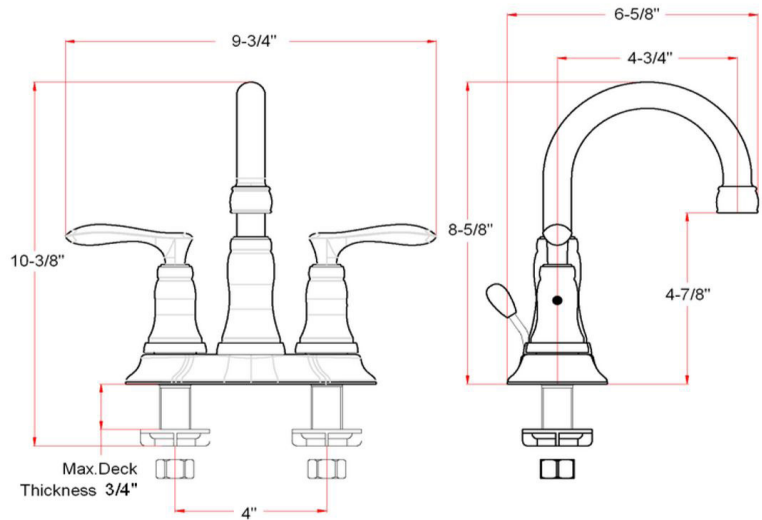

Madison Centerset Bathroom Faucet  
Satin Nickel

**SPECIFICATIONS**

MATERIAL:	Hybrid
HANDLE MATERIAL:	Zinc
SPOUT MATERIAL:	N/A
CARTRIDGE MATERIAL:	Ceramic
WATERWAY MATERIAL:	Hybrid
DRAIN MATERIAL:	Brass
FAUCET TYPE:	Lav Centerset
MOUNTING TYPE:	Deck Mount
MOUNTING HOLES:	3
MAX DECK THICKNESS:	1.11"
DECK PLATE - INCLUDED:	N/A
SPOUT REACH:	4.75"
SPOUT HEIGHT:	4.85"

FLOW RATE:	1.2 GPM
LOW FLOW:	Yes
HANDLES - CONFIGURATION:	Double Handle
HANDLE REACH:	2.88"
SPRAYER INCLUDED:	No
DIMENSIONS WITH DECK PLATE:	9.75" L x 6.6" W x 8.6" D
WEIGHT WITH DECK PLATE:	3.59 lbs.
DIMENSIONS W/O DECK PLATE:	9.75" L x 6.6" W x 8.6" D
WEIGHT W/O DECK PLATE:	3.59 lbs.
PVD FINISH:	Yes