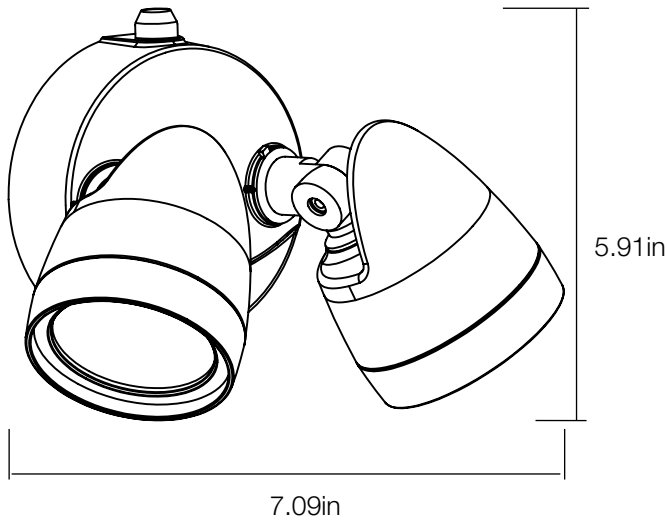

PRODUCT SPECIFICATIONS

2-Head Security Light with 1200-2400 Lumen Boost (Bronze/White)

BRONZE Model# 51405191 SKU# 1004868374
WHITE Model# 51405192 SKU# 1004868873

| SPECIFICATIONS | BRONZE | WHITE |
|-----------------------|----------------|------------|
| Model Number | 51405191 | 51405192 |
| SKU | 1004868374 | 1004868873 |
| OSMID | 317994706 | 317994701 |
| Power | 28 W | |
| AC Voltage, Frequency | 120V, 60 Hz | |
| Color Temp (nom.) | 4000K | |
| Operation Temp | -40°F ~ 113°F | |
| CRI | 80 | |
| Lumen Output (min.) | 1200 / 2400 lm | |
| Dimming | NO | |
| Lifetime Rating | L70/50000Hrs | |
| Efficacy | 85.71 lm/watt | |

APPLICATIONS

Suitable for Wet Locations

WALL MOUNT

| PACKAGING | |
|----------------------------|---------------------------------------------|
| Weight (±0.5 lb) | 1.95 lbs |
| Size (L x W x H) (±0.1 in) | 7.09in x 5.71in x 5.91in |
| Box Dimensions | 8.11in x 5.91in x 6.93in |
| Gross Weight | 2.29 lbs |
| UPC | Bronze: 849489073095 White: 849489073101 |