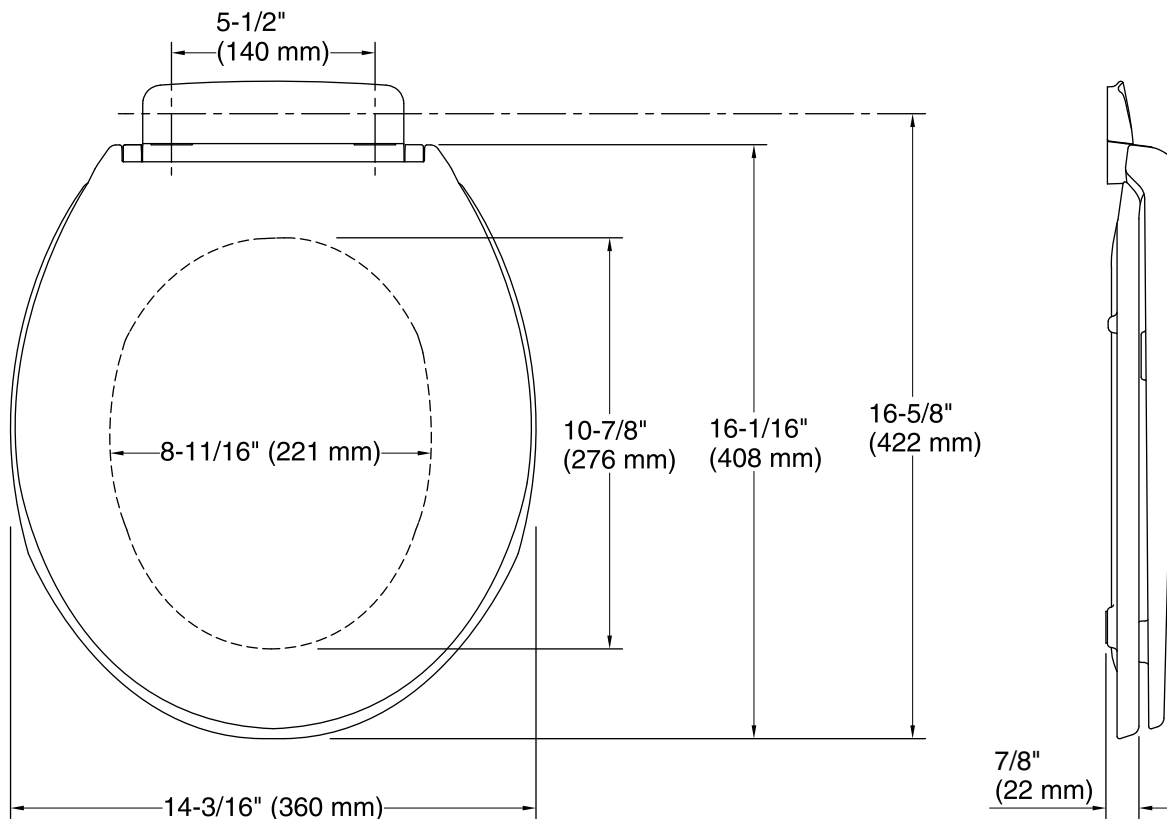

Highline® Quiet-Close™

round-front toilet seat
K-22204

Features

- Quiet-Close™ lid closes slowly and quietly without slamming.
- Grip-Tight bumpers hold seat firmly in place.
- Single-hinge cover simplifies cleaning.
- Quick-Attach® hardware for fast and secure installation.
- Color-matched plastic hinges.

Color	Code	Description
-------	------	-------------

	0	White
--	---	-------

Technical Information

All product dimensions are nominal.

Seat shape type: Round-front

Seat front type: Closed-front

Seat-mounting holes: 5-1/2" (140 mm)