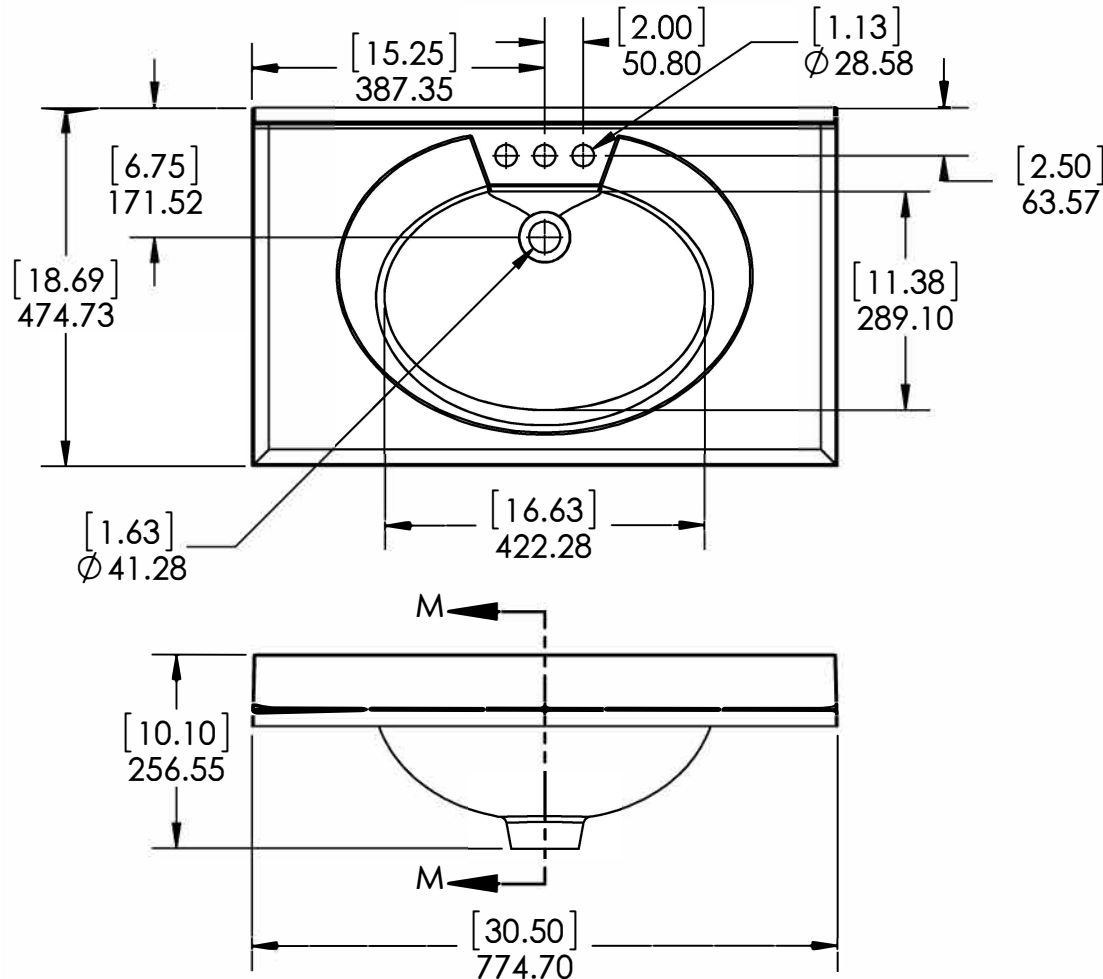

ID	Description	Technology
595044	Newport Blanco 31x19 en Fajilla (Combo)	Solid Color
595301	Vtop Newport 31x19 CP Maui	Color Point
N31GB-W	Newport 31x19 White Vtop	Solid Color
N3119GB- O	Newport 31x19 Onix Vtop	AB Composite

Rev #	Approved by	Change
1	V. Sanchez	New Model Added
2	R. Rubio	New Model Added
3	O. Razo	New Model Added

PROPRIETARY AND CONFIDENTIAL		UNLESS OTHERWISE SPECIFIED		NAME	DATE		SIZE DWG. NO. SHEET 1 OF 1 <b>A</b> New port 31 x 19 FG <span style="float: right;">REV <b>3</b></span>	
THE INFORMATION CONTAINED IN THIS DRAWING IS THE SOLE PROPERTY OF WOODCRAFTERS. ANY REPRODUCTION IN PART OR AS A WHOLE WITHOUT THE WRITTEN PERMISSION OF WOODCRAFTERS IS PROHIBITED.		DIMENSIONS ARE IN MM. AND [INCHES]		DRAWN	O. Razo			01/16/17
		TOLERANCES ARE		CHECKED	R. Rubio			01/16/17
		+ 0.125 [3.175] - 0.125 [-3.175]		ENG APPR.	R. Rubio			01/16/17
		SCALE:1:10		MFG APPR.	C. Leal			01/16/17

TOP VIEW

BACK VIEW

FRONT VIEW

RIGHT VIEW

**Wood Crafters**<sup>®</sup>

TITLE:	<b>LC30P2-WH</b>		
PART NO:	<b>LC30P2COM-WH</b>	<b>LC30P2M-WH</b>	<b>LC30P2MCOM-WH</b>
		PAGE 1 OF 1	REV 0