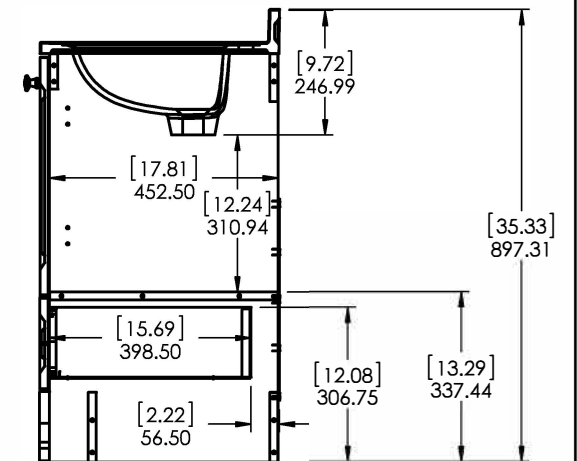

Rev #	Approved by	Change
1	V. Sanchez	New Model Added
2	R. Rubio	New Model Added
3	O. Razo	New Model Added

PROPRIETARY AND CONFIDENTIAL		UNLESS OTHERWISE SPECIFIED		NAME	DATE		SIZE DWG. NO. SHEET 1 OF 1 <b>A</b> New port 31 x 19 FG <span style="float: right;">REV <b>3</b></span>	
THE INFORMATION CONTAINED IN THIS DRAWING IS THE SOLE PROPERTY OF WOODCRAFTERS. ANY REPRODUCTION IN PART OR AS A WHOLE WITHOUT THE WRITTEN PERMISSION OF WOODCRAFTERS IS PROHIBITED.		DIMENSIONS ARE IN MM. AND [INCHES]		DRAWN	O. Razo			01/16/17
		TOLERANCES ARE		CHECKED	R. Rubio			01/16/17
		+ 0.125 [3.175] - 0.125 [-3.175]		ENG APPR.	R. Rubio			01/16/17
		SCALE:1:10		MFG APPR.	C. Leal			01/16/17

TOP VIEW

BACK VIEW

FRONT VIEW

RIGHT VIEW

**Wood Crafters**<sup>®</sup>

TITLE:	<b>LC30P2-WH</b>		
PART NO:	<b>LC30P2COM-WH</b>	<b>LC30P2M-WH</b>	<b>LC30P2MCOM-WH</b>
		PAGE 1 OF 1	REV 0