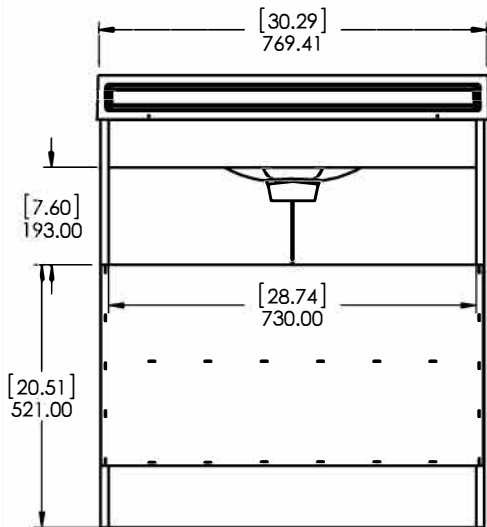

ID	Description	Technology
595044	Newport Blanco 31x19 en Fajilla (Combo)	Solid Color
595301	Vtop Newport 31x19 CP Maui	Color Point
N31GB-W	Newport 31x19 White Vtop	Solid Color
N3119GB- O	Newport 31x19 Onix Vtop	AB Composite

Rev #	Approved by	Change
1	V. Sanchez	New Model Added
2	R. Rubio	New Model Added
3	O. Razo	New Model Added

PROPRIETARY AND CONFIDENTIAL		UNLESS OTHERWISE SPECIFIED		NAME	DATE		SIZE DWG. NO. SHEET 1 OF 1 <b>A</b> New port 31 x 19 FG <span style="float: right;">REV <b>3</b></span>	
THE INFORMATION CONTAINED IN THIS DRAWING IS THE SOLE PROPERTY OF WOODCRAFTERS. ANY REPRODUCTION IN PART OR AS A WHOLE WITHOUT THE WRITTEN PERMISSION OF WOODCRAFTERS IS PROHIBITED.		DIMENSIONS ARE IN MM. AND [INCHES]		DRAWN	O. Razo			01/16/17
		TOLERANCES ARE		CHECKED	R. Rubio			01/16/17
		+ 0.125 [3.175] - 0.125 [-3.175]		ENG APPR.	R. Rubio			01/16/17
		SCALE:1:10		MFG APPR.	C. Leal			01/16/17

TOP VIEW

BACK VIEW

FRONT VIEW

RIGHT VIEW

**Wood Crafters**<sup>®</sup>

TITLE:	<b>LC30P2-WH</b>		
PART NO:	<b>LC30P2COM-WH</b>	<b>LC30P2M-WH</b>	<b>LC30P2MCOM-WH</b>
		PAGE 1 OF 1	REV 0