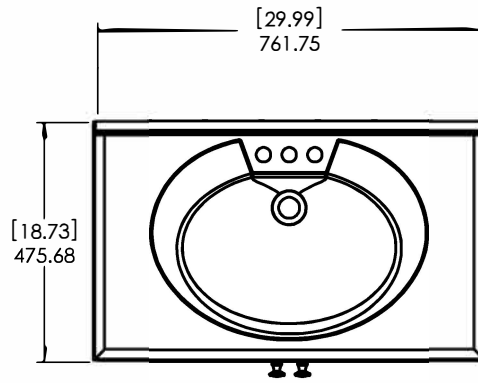

ID	Description	Technology
595044	Newport Blanco 31x19 en Fajilla (Combo)	Solid Color
595301	Vtop Newport 31x19 CP Maui	Color Point
N31GB-W	Newport 31x19 White Vtop	Solid Color
N3119GB- O	Newport 31x19 Onix Vtop	AB Composite

Rev #	Approved by	Change
1	V. Sanchez	New Model Added
2	R. Rubio	New Model Added
3	O. Razo	New Model Added

PROPRIETARY AND CONFIDENTIAL		UNLESS OTHERWISE SPECIFIED		NAME	DATE		SIZE DWG. NO. SHEET 1 OF 1 <b>A</b> New port 31 x 19 FG <span style="float: right;">REV <b>3</b></span>	
THE INFORMATION CONTAINED IN THIS DRAWING IS THE SOLE PROPERTY OF WOODCRAFTERS. ANY REPRODUCTION IN PART OR AS A WHOLE WITHOUT THE WRITTEN PERMISSION OF WOODCRAFTERS IS PROHIBITED.		DIMENSIONS ARE IN MM. AND [INCHES]		DRAWN	O. Razo			01/16/17
		TOLERANCES ARE		CHECKED	R. Rubio			01/16/17
		+ 0.125 [3.175] - 0.125 [-3.175]		ENG APPR.	R. Rubio			01/16/17
		SCALE:1:10		MFG APPR.	C. Leal			01/16/17