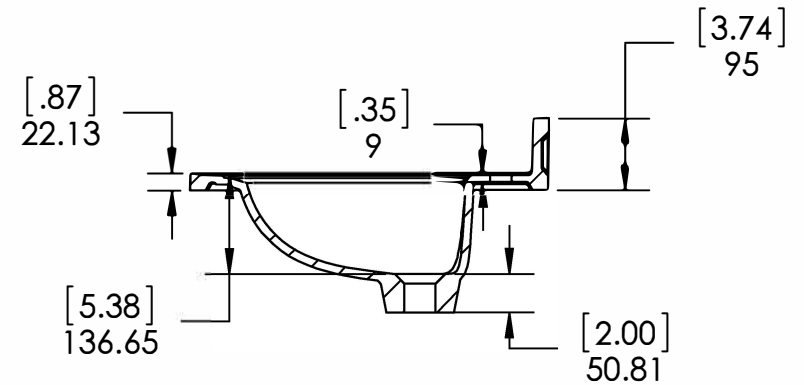

ID	Description	Technology
595044	Newport Blanco 31x19 en Fajilla (Combo)	Solid Color
595301	Vtop Newport 31x19 CP Maui	Color Point
N31GB-W	Newport 31x19 White Vtop	Solid Color
N3119GB- O	Newport 31x19 Onix Vtop	AB Composite

Rev #	Approved by	Change
1	V. Sanchez	New Model Added
2	R. Rubio	New Model Added
3	O. Razo	New Model Added

PROPRIETARY AND CONFIDENTIAL		UNLESS OTHERWISE SPECIFIED		NAME	DATE		SIZE DWG. NO. SHEET 1 OF 1 <b>A</b> New port 31 x 19 FG <span style="float: right;">REV <b>3</b></span>	
THE INFORMATION CONTAINED IN THIS DRAWING IS THE SOLE PROPERTY OF WOODCRAFTERS. ANY REPRODUCTION IN PART OR AS A WHOLE WITHOUT THE WRITTEN PERMISSION OF WOODCRAFTERS IS PROHIBITED.		DIMENSIONS ARE IN MM. AND [INCHES]		DRAWN	O. Razo			01/16/17
		TOLERANCES ARE		CHECKED	R. Rubio			01/16/17
		+ 0.125 [3.175] - 0.125 [-3.175]		ENG APPR.	R. Rubio			01/16/17
		SCALE:1:10		MFG APPR.	C. Leal			01/16/17

TOP VIEW

BACK VIEW

FRONT VIEW

RIGHT VIEW

**Wood Crafters**<sup>®</sup>

TITLE:	<b>LC30P2-WH</b>		
PART NO:	<b>LC30P2COM-WH</b>	<b>LC30P2M-WH</b>	<b>LC30P2MCOM-WH</b>
		PAGE 1 OF 1	REV 0