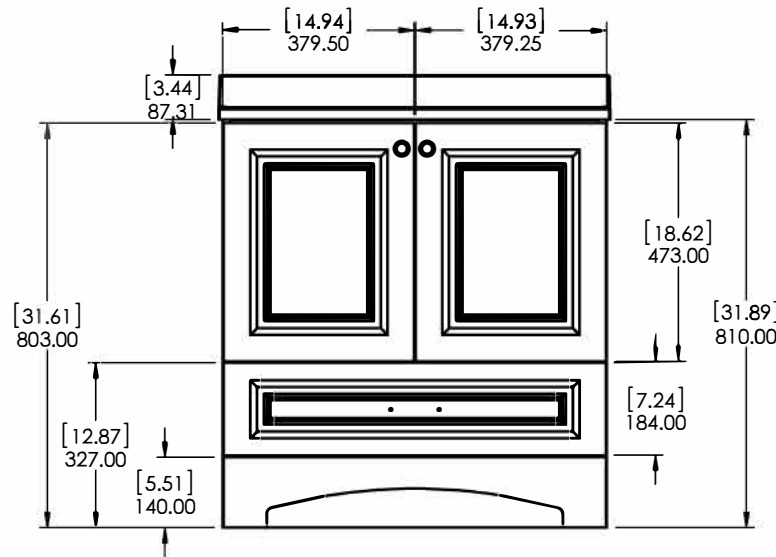

Rev #	Approved by	Change
1	V. Sanchez	New Model Added
2	R. Rubio	New Model Added
3	O. Razo	New Model Added

PROPRIETARY AND CONFIDENTIAL		UNLESS OTHERWISE SPECIFIED		NAME	DATE		SIZE DWG. NO. SHEET 1 OF 1 <b>A</b> New port 31 x 19 FG <span style="float: right;">REV <b>3</b></span>	
THE INFORMATION CONTAINED IN THIS DRAWING IS THE SOLE PROPERTY OF WOODCRAFTERS. ANY REPRODUCTION IN PART OR AS A WHOLE WITHOUT THE WRITTEN PERMISSION OF WOODCRAFTERS IS PROHIBITED.		DIMENSIONS ARE IN MM. AND [INCHES]		DRAWN	O. Razo			01/16/17
		TOLERANCES ARE		CHECKED	R. Rubio			01/16/17
		+ 0.125 [3.175] - 0.125 [-3.175]		ENG APPR.	R. Rubio			01/16/17
		SCALE:1:10		MFG APPR.	C. Leal			01/16/17

TOP VIEW

BACK VIEW

FRONT VIEW

RIGHT VIEW

**Wood Crafters**<sup>®</sup>

TITLE:	<b>LC30P2-WH</b>		
PART NO:	<b>LC30P2COM-WH</b>	<b>LC30P2M-WH</b>	<b>LC30P2MCOM-WH</b>
		PAGE 1 OF 1	REV 0