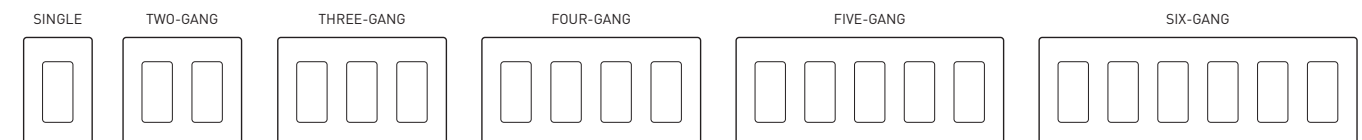

Note: Wall plates sold separately.

SCREWLESS WALL PLATES

How to build a better wall plate? Try clean lines and a low profile with no screws in sight.

NAME	GANGS	PART NUMBER	NAME	GANGS	PART NUMBER
Black 	1-Gang 2-Gang 3-Gang 4-Gang 5-Gang 6-Gang	RWP26BK RWP262BK RWP263BK RWP264BK RWP265BK RWP266BK	Ivory 	1-Gang 2-Gang 3-Gang 4-Gang 5-Gang 6-Gang	RWP26I RWP262I RWP263I RWP264I RWP265I RWP266I
Brown 	1-Gang 2-Gang 3-Gang 4-Gang 5-Gang 6-Gang	RWP26 RWP262 RWP263 RWP264 RWP265 RWP266	Light Almond 	1-Gang 2-Gang 3-Gang 4-Gang 5-Gang 6-Gang	RWP26LA RWP262LA RWP263LA RWP264LA RWP265LA RWP266LA
Grey 	1-Gang 2-Gang 3-Gang 4-Gang 5-Gang 6-Gang	RWP26GRY RWP262GRY RWP263GRY RWP264GRY RWP265GRY RWP266GRY	White 	1-Gang 2-Gang 3-Gang 4-Gang 5-Gang 6-Gang	RWP26W RWP262W RWP263W RWP264W RWP265W RWP266W

METALLIC SCREWLESS WALL PLATES

NAME	GANGS	PART NUMBER	NAME	GANGS	PART NUMBER
Dark Bronze 	1-Gang 2-Gang 3-Gang 4-Gang 5-Gang 6-Gang	RWP26DBCC6 RWP262DBCC6 RWP263DBCC6 RWP264DB RWP265DB RWP266DB	Nickel 	1-Gang 2-Gang 3-Gang 4-Gang 5-Gang 6-Gang	RWP26NICC6 RWP262NICC6 RWP263NICC6 RWP264NI RWP265NI RWP266NI
Graphite 	1-Gang 2-Gang 3-Gang 4-Gang 5-Gang 6-Gang	RWP26GCC6 RWP262GCC6 RWP263GCC6 RWP264CC6 RWP265G RWP266G