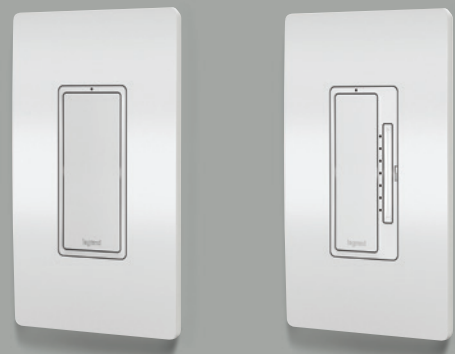

Smart Lighting

WI-FI SWITCH | WWRL10WHCCV2
Control lights from any smart device, from anywhere, to get the exact lighting needed, all with this smart switch. Also works with Amazon Alexa and Google Assistant for easy voice control.

WI-FI TRU-UNIVERSAL DIMMER | WWRL50WHCCV2
Convenient and versatile, this Wi-Fi dimmer grants users app and voice control, along with Tru-Universal technology to work with virtually any dimmable bulb.