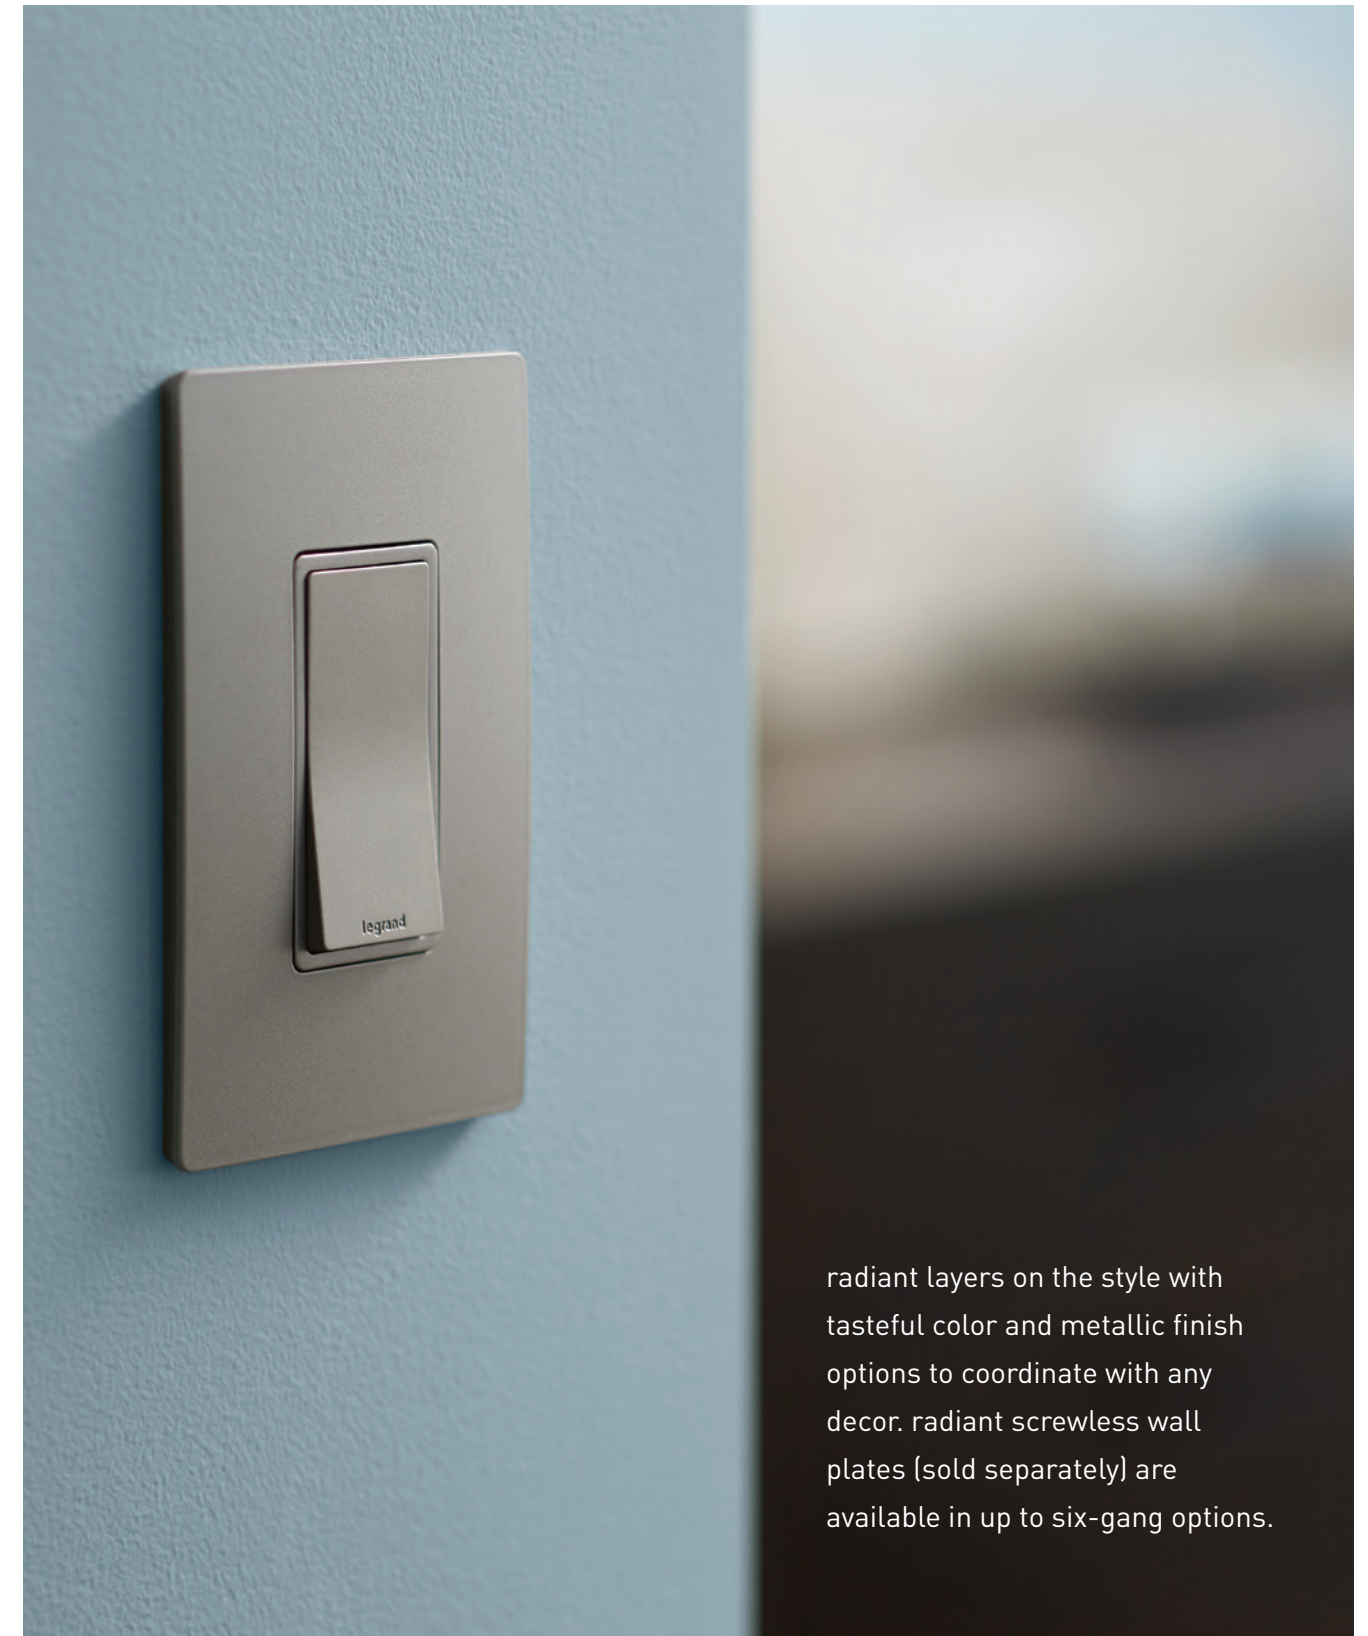

INDEX BY PART NUMBER

PART NO.	PAGE NO.	PART NO.	PAGE NO.	PART NO.	PAGE NO.
T		TM873GRY	18	W	
TM8USB4BKCC6	21, 22	TM873I	18	WRR26USBAC6W	21
TM8USB4W	11	TM873ISL	18	WWP10CCV2	13, 26
TM8USB4WCC6	11	TM873ISL (lighted)	18	WWP20CCV2	13, 26
TM826USBBK	21	TM873LA	18	WWRL10LACCV2	26
TM826USBBKCC6	21	TM873LASL	18	WWRL10NICCV2	26
TM826USDBCCV4	21	TM873LASL (lighted)	18	WWRL10WHCCV2	12, 26
TM826USBGCCV4	21	TM873NICC10	18	WWRL50LACCV2	26
TM826USBI	21	TM873W	18	WWRL50NICCV2	26
TM826USBICC6	21	TM873WSL	18	WWRL50WHCCV2	12, 26
TM826USBLA	21	TM873WSL (lighted)	18		
TM826USBLACC6	21	TM874	18		
TM826USBNICC6	21	TM874BK	18		
TM826USBW	11, 21	TM874DBCC6	18		
TM826USBWCC6	11, 21	TM874GCC6	18		
TM870	18	TM874I	18		
TM870BK	18	TM874ISL	18		
TM870DBCC10	18	TM874ISL (lighted)	18		
TM870GCC10	18	TM874LA	18		
TM870GRY	18	TM874LASL	18		
TM870I	18	TM874LASL (lighted)	18		
TM870ISL	18	TM874NICC6	18		
TM870ISL (lighted)	18	TM874W	18		
TM870LA	18	TM874WSL	18		
TM870LASL	18	TM874WSL (lighted)	18		
TM870LASL (lighted)	18	TR26352R	22		
TM870NICC10	18	TR26352RBK	22		
TM870W	18	TR26352RDBCC6	22		
TM870WSL	5, 18	TR26352RGCC6	22		
TM870WSL (lighted)	18	TR26352RGRY	22		
TM873	18	TR26352RI	22		
TM873BK	18	TR26352RLA	22		
TM873DBCC10	18	TR26352RNICC6	22		
TM873GCC10	18	TR26352RW	22		

radiant layers on the style with tasteful color and metallic finish options to coordinate with any decor. radiant screwless wall plates (sold separately) are available in up to six-gang options.