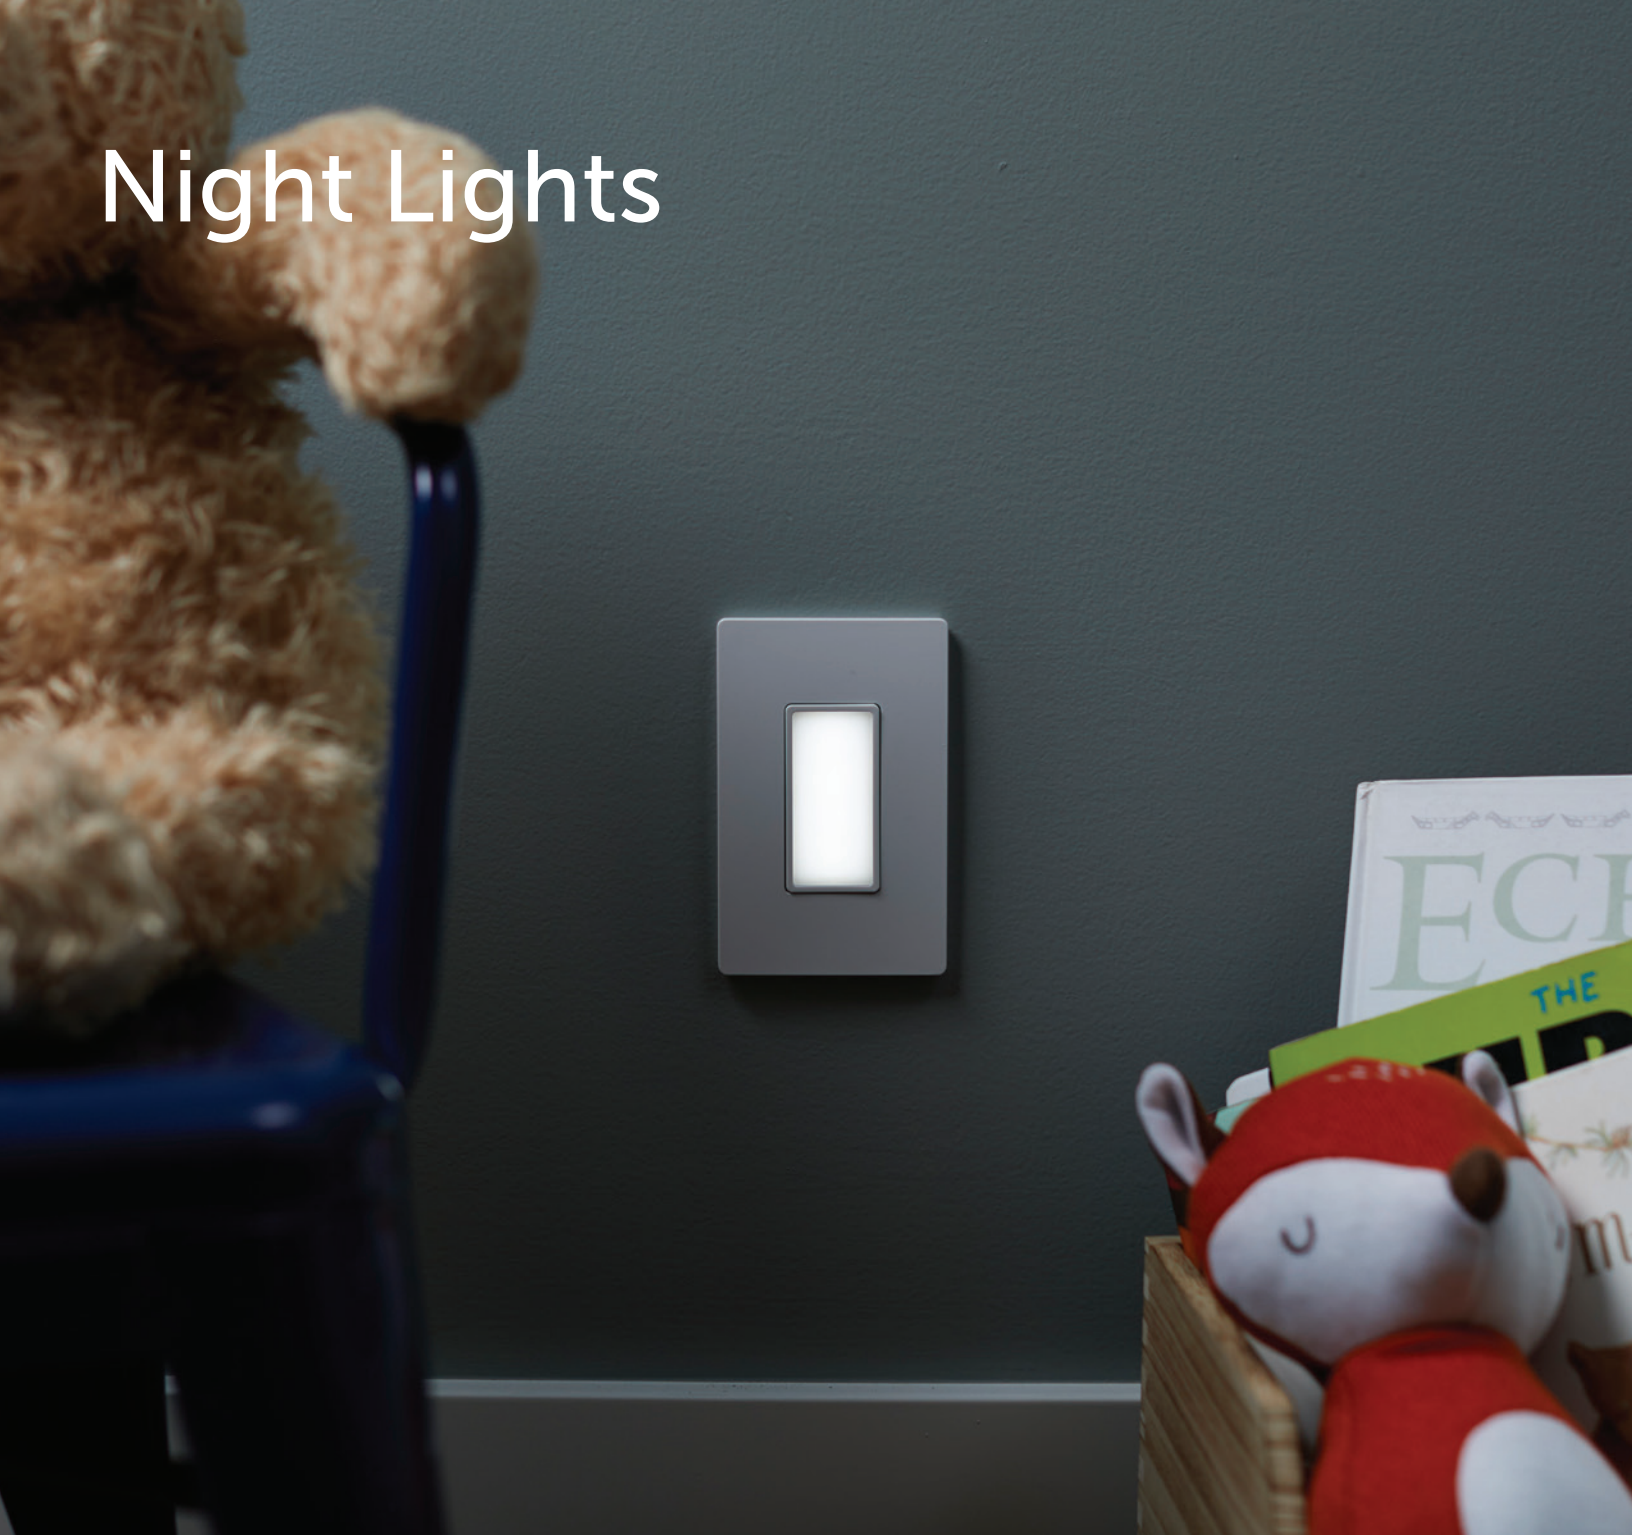

Night Lights

FULL LED NIGHT LIGHT | NTLFULLW
Energy-efficient soft-glow LED features five adjustable brightness levels and optional louver for greater control.
Shown with included optional louver.