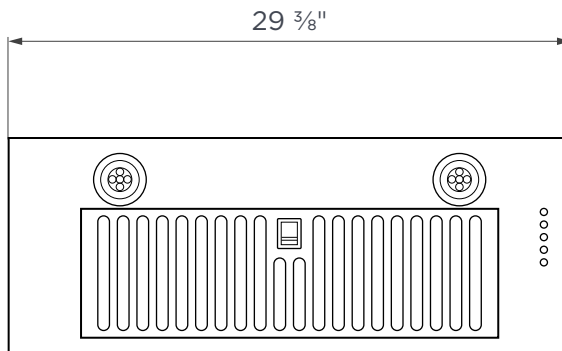

30"

TECHNICAL DRAWING

TOP

BOTTOM

SIDE

NOTE: All dimensions in Inches unless otherwise specified. Dimensions in this detailed drawing may vary by $\pm 1/16"$ (2mm). For detailed installation steps, refer to the user manual. Complete installation instructions and specifications can be found at hauslane.com.

36"

TECHNICAL DRAWING

TOP

BOTTOM

SIDE

NOTE: All dimensions in Inches unless otherwise specified. Dimensions in this detailed drawing may vary by $\pm 1/16"$ (2mm). For detailed installation steps, refer to the user manual. Complete installation instructions and specifications can be found at hauslane.com.