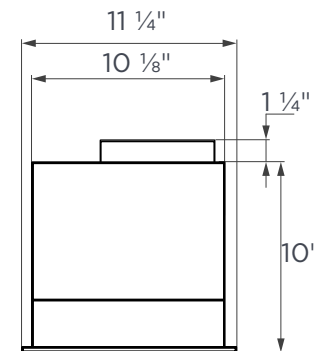

30"

TECHNICAL DRAWING

TOP

BOTTOM

SIDE

NOTE: All dimensions in Inches unless otherwise specified. Dimensions in this detailed drawing may vary by $\pm 1/16"$ (2mm). For detailed installation steps, refer to the user manual. Complete installation instructions and specifications can be found at hauslane.com.

36"

TECHNICAL DRAWING

TOP

BOTTOM

SIDE

NOTE: All dimensions in Inches unless otherwise specified. Dimensions in this detailed drawing may vary by $\pm 1/16"$ (2mm). For detailed installation steps, refer to the user manual. Complete installation instructions and specifications can be found at hauslane.com.