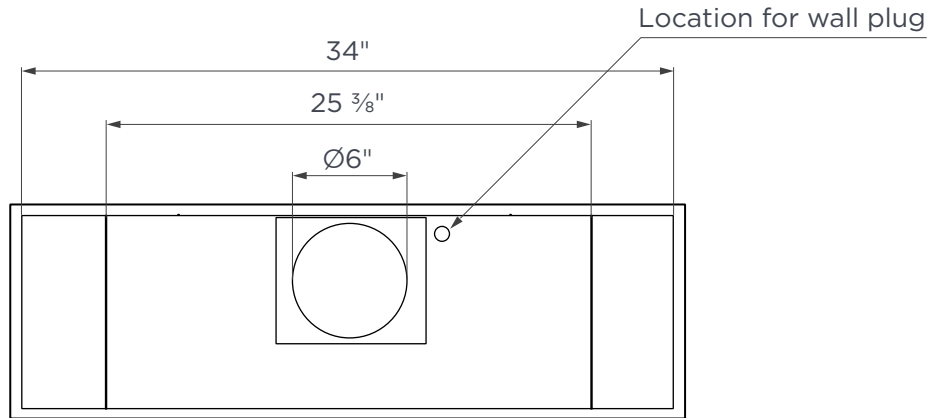

30"

TECHNICAL DRAWING

TOP

BOTTOM

SIDE

NOTE: All dimensions in Inches unless otherwise specified. Dimensions in this detailed drawing may vary by $\pm 1/16"$ (2mm). For detailed installation steps, refer to the user manual. Complete installation instructions and specifications can be found at hauslane.com.

36"

TECHNICAL DRAWING

TOP

BOTTOM

SIDE

NOTE: All dimensions in Inches unless otherwise specified. Dimensions in this detailed drawing may vary by $\pm 1/16"$ (2mm). For detailed installation steps, refer to the user manual. Complete installation instructions and specifications can be found at hauslane.com.