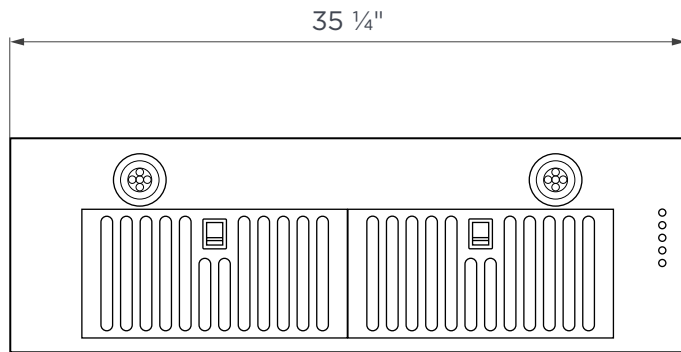

30"

TECHNICAL DRAWING

TOP

BOTTOM

SIDE

NOTE: All dimensions in Inches unless otherwise specified. Dimensions in this detailed drawing may vary by $\pm 1/16"$ (2mm). For detailed installation steps, refer to the user manual. Complete installation instructions and specifications can be found at hauslane.com.

36"

TECHNICAL DRAWING

TOP

BOTTOM

SIDE

NOTE: All dimensions in Inches unless otherwise specified. Dimensions in this detailed drawing may vary by $\pm 1/16"$ (2mm). For detailed installation steps, refer to the user manual. Complete installation instructions and specifications can be found at hauslane.com.