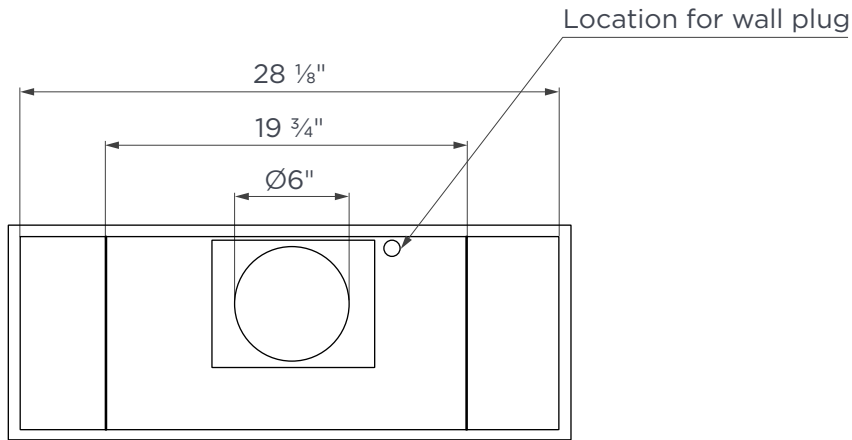

30"

TECHNICAL DRAWING

TOP

BOTTOM

SIDE

NOTE: All dimensions in Inches unless otherwise specified. Dimensions in this detailed drawing may vary by $\pm 1/16"$ (2mm). For detailed installation steps, refer to the user manual. Complete installation instructions and specifications can be found at hauslane.com.

36"

TECHNICAL DRAWING

TOP

BOTTOM

SIDE

NOTE: All dimensions in Inches unless otherwise specified. Dimensions in this detailed drawing may vary by $\pm 1/16"$ (2mm). For detailed installation steps, refer to the user manual. Complete installation instructions and specifications can be found at hauslane.com.