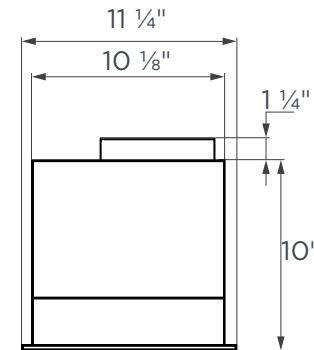

30"

TECHNICAL DRAWING

TOP

BOTTOM

SIDE

NOTE: All dimensions in Inches unless otherwise specified. Dimensions in this detailed drawing may vary by $\pm 1/16"$ (2mm). For detailed installation steps, refer to the user manual. Complete installation instructions and specifications can be found at hauslane.com.

36"

TECHNICAL DRAWING

TOP

BOTTOM

SIDE

NOTE: All dimensions in Inches unless otherwise specified. Dimensions in this detailed drawing may vary by $\pm 1/16"$ (2mm). For detailed installation steps, refer to the user manual. Complete installation instructions and specifications can be found at hauslane.com.