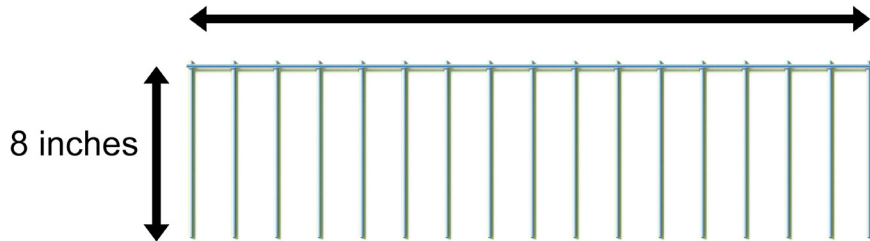

Determining the right amount of protection?

Small / Medium Animals (Preventative Model)**

32 inches

8 inches

4 count package = 12 feet
10 count package = 30 feet
25 count package = 75 feet

Large Animals (Preventative Model)**

32 inches

10 inches

4 count package = 12 feet
10 count package = 30 feet
25 count package = 75 feet

Dig Defence XL

(Immediate Need Model)**

24 inches

15 inches

2 count package = 4 feet
5 count package = 10 feet
15 count package = 30 feet

**Preventative models are to be utilized in areas undisturbed, while the immediate model is to be utilized in areas that already have established digging.