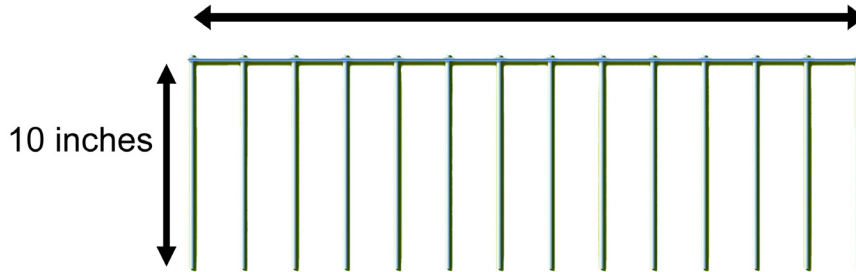

Determining the right amount of protection?

Small / Medium Animals (Preventative Model)**

32 inches

8 inches

4 count package = 12 feet
10 count package = 30 feet
25 count package = 75 feet

Large Animals (Preventative Model)**

32 inches

10 inches

4 count package = 12 feet
10 count package = 30 feet
25 count package = 75 feet

Dig Defence XL

(Immediate Need Model)**

24 inches

15 inches

2 count package = 4 feet
5 count package = 10 feet
15 count package = 30 feet

**Preventative models are to be utilized in areas undisturbed, while the immediate model is to be utilized in areas that already have established digging.