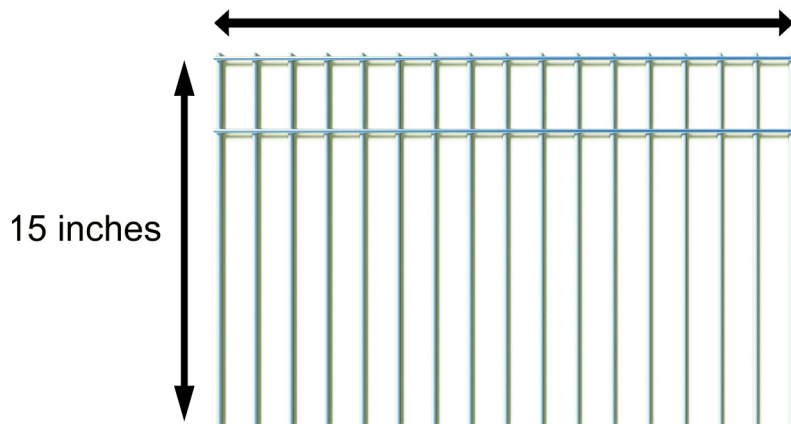

Determining the right amount of protection?

Small / Medium Animals (Preventative Model)**

32 inches

8 inches

4 count package = 12 feet
10 count package = 30 feet
25 count package = 75 feet

Large Animals (Preventative Model)**

32 inches

10 inches

4 count package = 12 feet
10 count package = 30 feet
25 count package = 75 feet

Dig Defence XL

(Immediate Need Model)**

24 inches

15 inches

2 count package = 4 feet
5 count package = 10 feet
15 count package = 30 feet

**Preventative models are to be utilized in areas undisturbed, while the immediate model is to be utilized in areas that already have established digging.