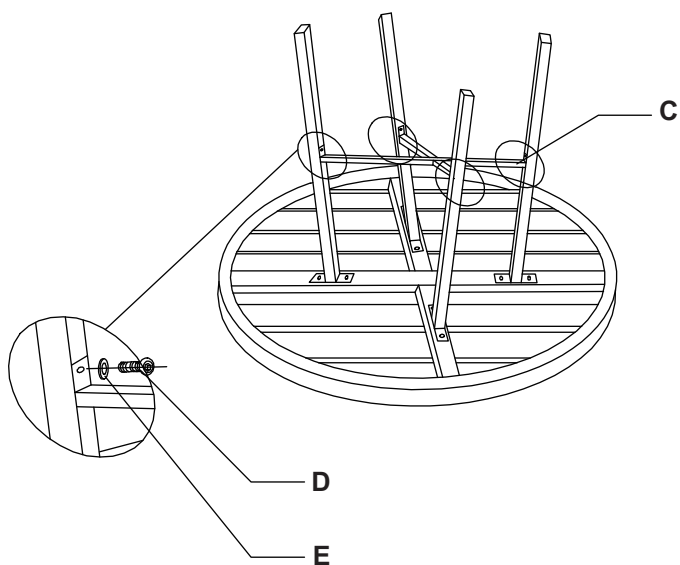

STEP 2

Attach the right (AR) and left armrest (AL) to the seat with 4 washers (H) and 4 bolts (F).
Do not screw down.
Attach the Back (B) to the right and left armrest with 6 washers (H) and 6 bolts (F). Do
not screw down.
Tighten all screws.

Part Number	Images and Sizes	Qty.
A		1
B		4
C		1
D	 M6*15	12
E	 M6	12
F	 M6	1

ASSEMBLY INSTRUCTIONS

CAVEAT

Note: Please do not tighten any bolt until all bolts have been put into right place. If you tighten one bolt, it maybe cause other bolts out of position.

STEP 1

Assemble 4 table legs(B) to the table top frame(A) with 8 washers (E) and 8 bolts(D).

ASSEMBLY INSTRUCTIONS

CAVEAT

Note: Please do not tighten any bolt until all bolts have been put into right place. If you tighten one bolt, it maybe cause other bolts out of position.