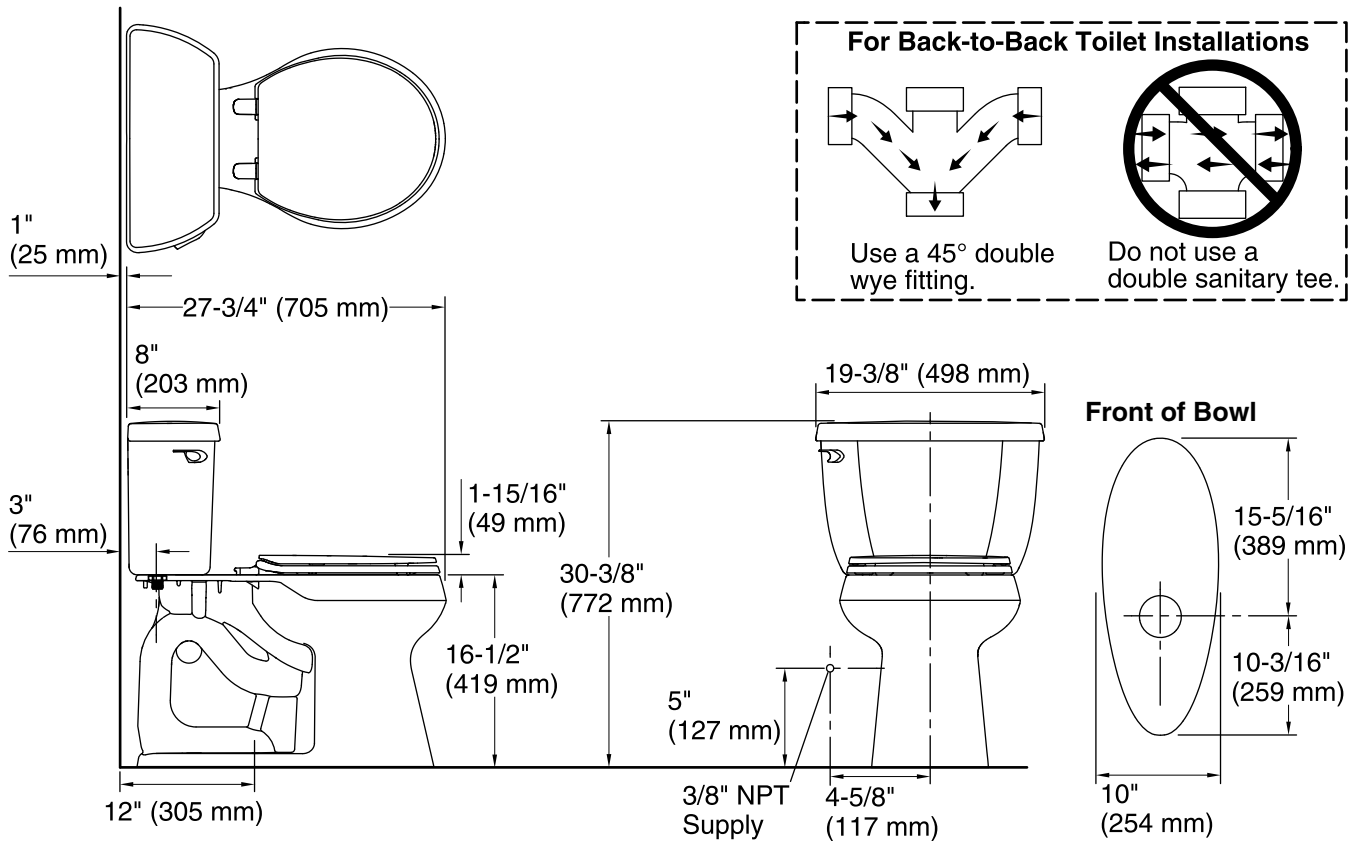

## Features

- Vitreous china.
- Comfort Height® Round-front bowl.
- Class Five® flushing system.
- Includes seat, cover, wax ring, left-hand polished chrome trip lever and floor hardware.
- Less supply line.
- 1.28 gpf (4.8 lpf).
- 12" (305 mm) rough-in.
- 2-1/8" (54 mm) fully glazed trapway.
- 10.5" (267 mm) x 8.25" (210 mm) water area.
- 27-3/4" (705 mm) x 19-3/8" (498 mm) x 30-3/8" (772 mm).

### Technical Information

All product dimensions are nominal.

Toilet type:	Two-piece
Bowl shape:	Round front
Flush type:	Class Five
Trap passageway:	2-1/8" (54 mm)
Water Consumption	
Full:	1.28 gpf (4.8 lpf)
Water surface size:	10-1/2" x 8-1/4" (267 mm x 210 mm)
Rim to water surface:	5-3/8" (137 mm)
Rough-in:	12" (305 mm)
Seat-mounting holes:	5-1/2" (140 mm)

### Notes

Install this product according to the installation instructions.

For back-to-back toilet installations: Use only a 45° double wye fitting.