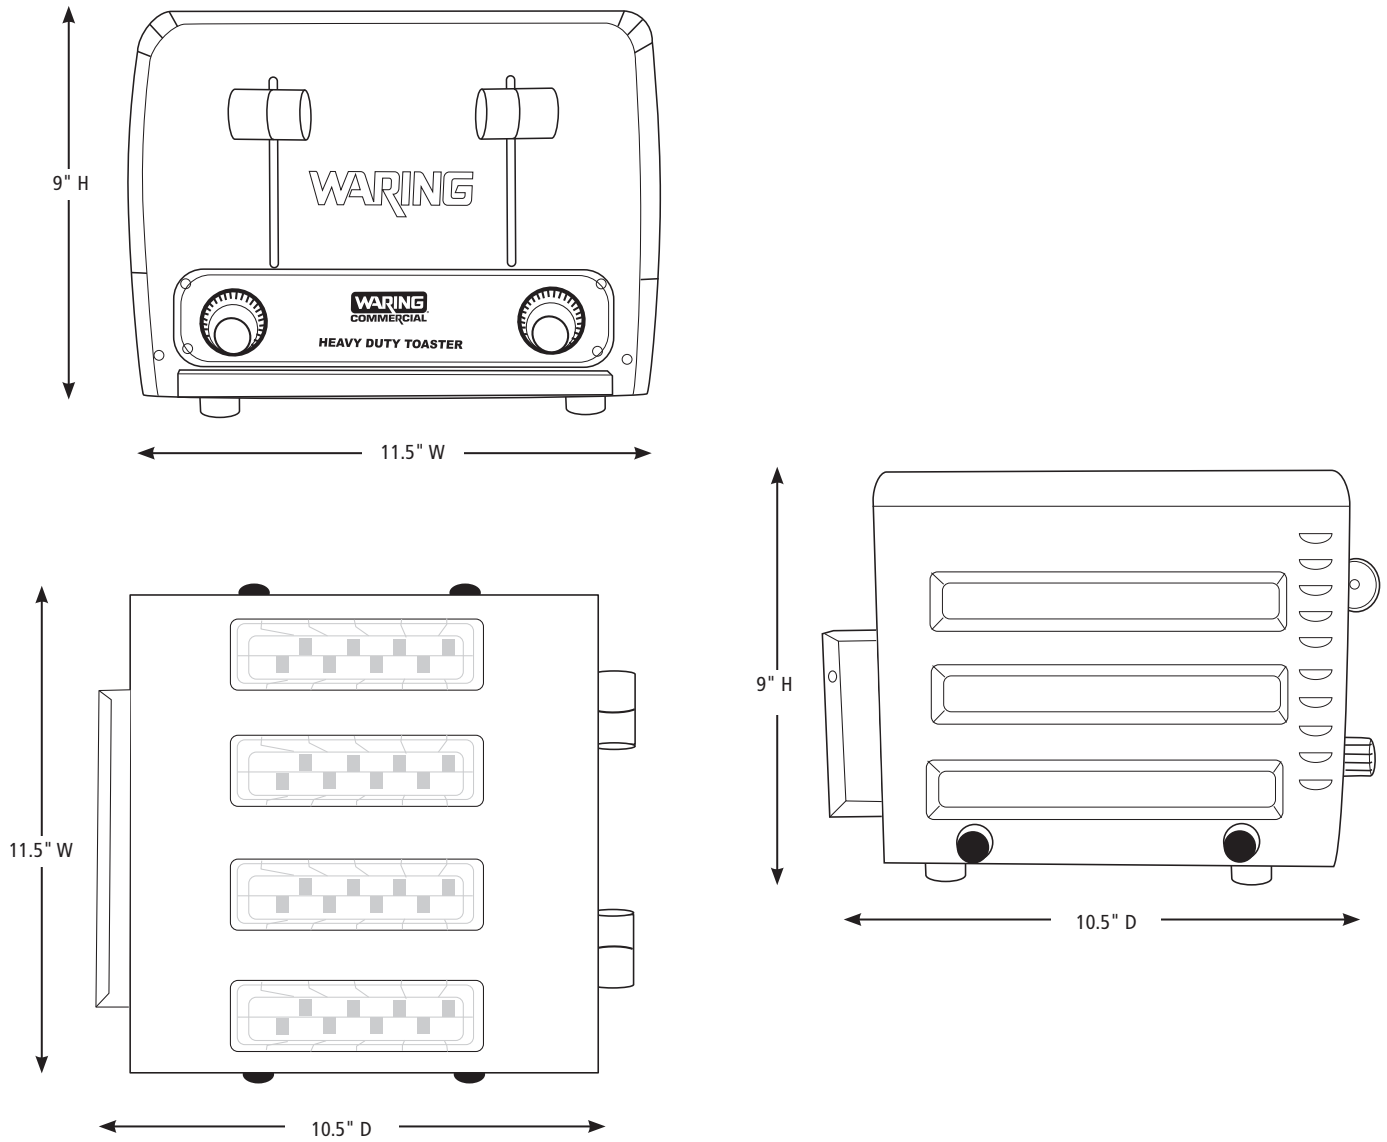

Toast up to 300 slices per hour with the Waring® WCT800 Heavy-Duty 4-Slice Toaster. Electronic browning controls let you set separate browning levels for each set of slices. Four regular slots and self-centering bread racks are perfect for bagels, sliced bread and more. A removable crumb tray for each pair of slots provides fast and easy cleanup.

Out of Box Weight: 16.5 lb.

ORDERING INFORMATION	#STD. PKG.	GIFTBOX WEIGHT	CUBIC FEET	BOX DIMENSIONS D X W X H	UPC	CASE PKG.	MC WEIGHT	MC DIMENSIONS D X W X H	MBC
WCT800 – Heavy-Duty 4-Slice Toaster	1	19.1	2.69	15.375" x 14" x 11"	040072001451	1	20.5	15.75" x 14.75" x 11.75"	10040072001458