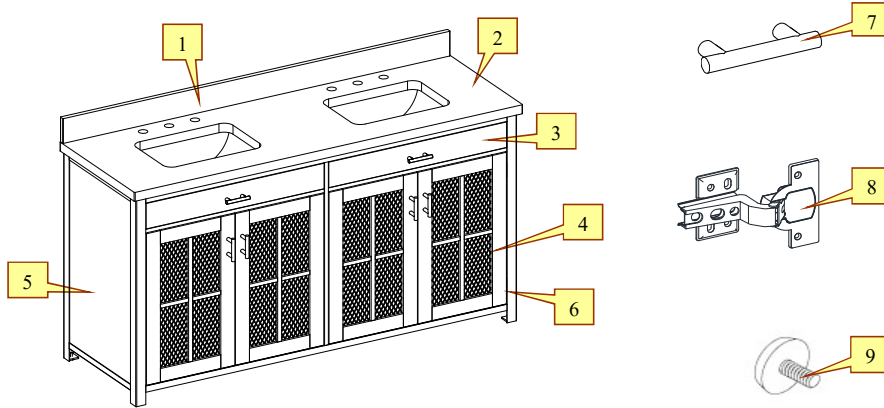

DATE	9/18/2019		
ITEM #		VENDOR MODEL #	HDC60MFV
DESCRIPTION			
VENDOR			
FACTORY NAME			
FACTORY ADDRESS			
TOTAL GROSS WEIGHT OF SELL UNIT (WITH PACKAGING)		(WITHOUT PACKAGING)	

insert line drawing or photo in the box below. Copy, paste and number the yellow arrow as needed.  
 Move arrows to each part and complete the corresponding numbers below. (The tips of the arrows can be lengthened by clicking on the tip of the arrow and dragging it). If you are using more than 10

1	PART / QTY	Backspace / 1ea	COUNTRY OF ORIGIN	Vietnam
	GRADE/GAUGE		RAW MATERIAL	Jazz white engineered stone
	COLOR/ FINISH	white	DIMENSIONS/SIZE	1520mmWx 100mmD x18mmT
2	PART / QTY	Top / 1ea	COUNTRY OF ORIGIN	Vietnam
	GRADE/GAUGE		RAW MATERIAL	Jazz white engineered stone
	COLOR/ FINISH	white	DIMENSIONS/SIZE	1524mmWx508mmDx36mmT
3	PART / QTY	Drawer / 2ea	COUNTRY OF ORIGIN	Vietnam
	GRADE/GAUGE		RAW MATERIAL	MDF with paper
	COLOR/ FINISH	Gray	DIMENSIONS/SIZE	697mmWx102mmDx42mmH
4	PART / QTY	Door / 4ea	COUNTRY OF ORIGIN	Vietnam
	GRADE/GAUGE		RAW MATERIAL	Metal mesh,Antique mirror, MDF with paper
	COLOR/ FINISH	Gray	DIMENSIONS/SIZE	613mmWx347mmDx21mmT
5	PART / QTY	Side panel / 2ea	COUNTRY OF ORIGIN	Vietnam
	GRADE/GAUGE		RAW MATERIAL	PB with paper
	COLOR/ FINISH	Gray	DIMENSIONS/SIZE	794mmWx487mmDx15mmT
6	PART / QTY	Metal angel plate post/ 4ea	COUNTRY OF ORIGIN	Vietnam
	GRADE/GAUGE		RAW MATERIAL	Metal with VGM powder coating
	COLOR/ FINISH	VGM powder coating	DIMENSIONS/SIZE	38mmWx38mmDx848mmHx2mmT
7	PART / QTY	Handle / 6ea	COUNTRY OF ORIGIN	Vietnam
	GRADE/GAUGE		RAW MATERIAL	Metal
	COLOR/ FINISH		DIMENSIONS/SIZE	
8	PART / QTY	Slow close europe hinge / 8ea	COUNTRY OF ORIGIN	Vietnam
	GRADE/GAUGE		RAW MATERIAL	Metal
	COLOR/ FINISH	Zinc/Plating	DIMENSIONS/SIZE	
9	PART / QTY	Leveling foot / 4ea	COUNTRY OF ORIGIN	Vietnam
	GRADE/GAUGE		RAW MATERIAL	
	COLOR/ FINISH		DIMENSIONS/SIZE	