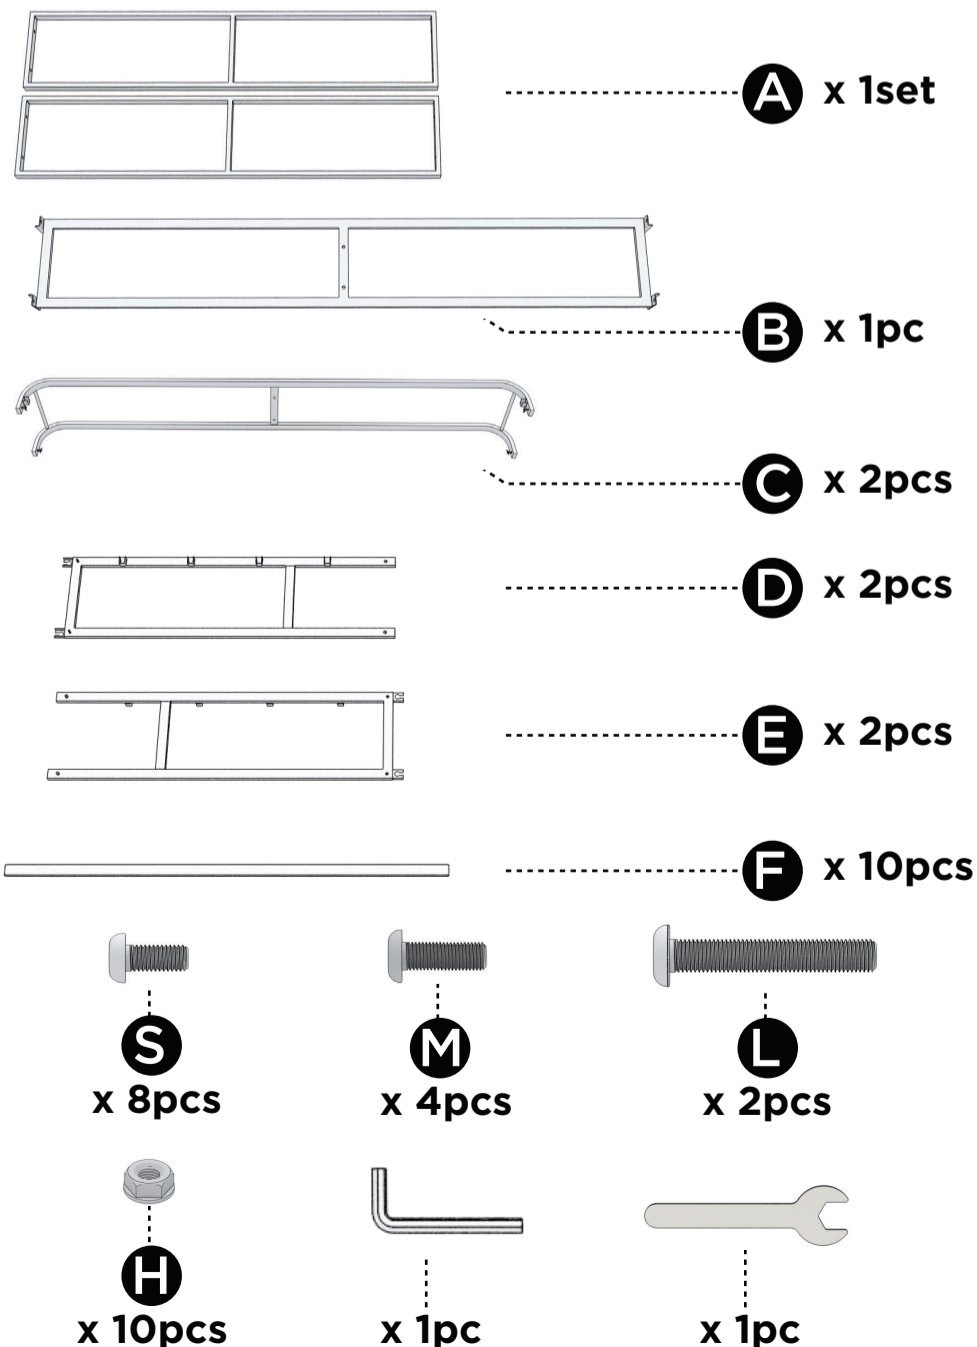

Match the Numbers

Easy assembly by matching numbered parts

9" heavy duty steel box spring

Full, Queen

Model No . ABS-9NV-F/ABS-9GR-F, ABS-9NV-Q/ABS-9GR-Q

COMPONENTS

RETURN POLICY

THIS PRODUCT REQUIRES ADULT ASSEMBLY

WARNING
Remove mattress and all other objects while moving the assembled unit.

CHOKING HAZARD
0-3 Small parts. Not intended for children.

PREVENT HAND INJURIES
Please use caution and avoid placing fingers between the frame structure while assembling.