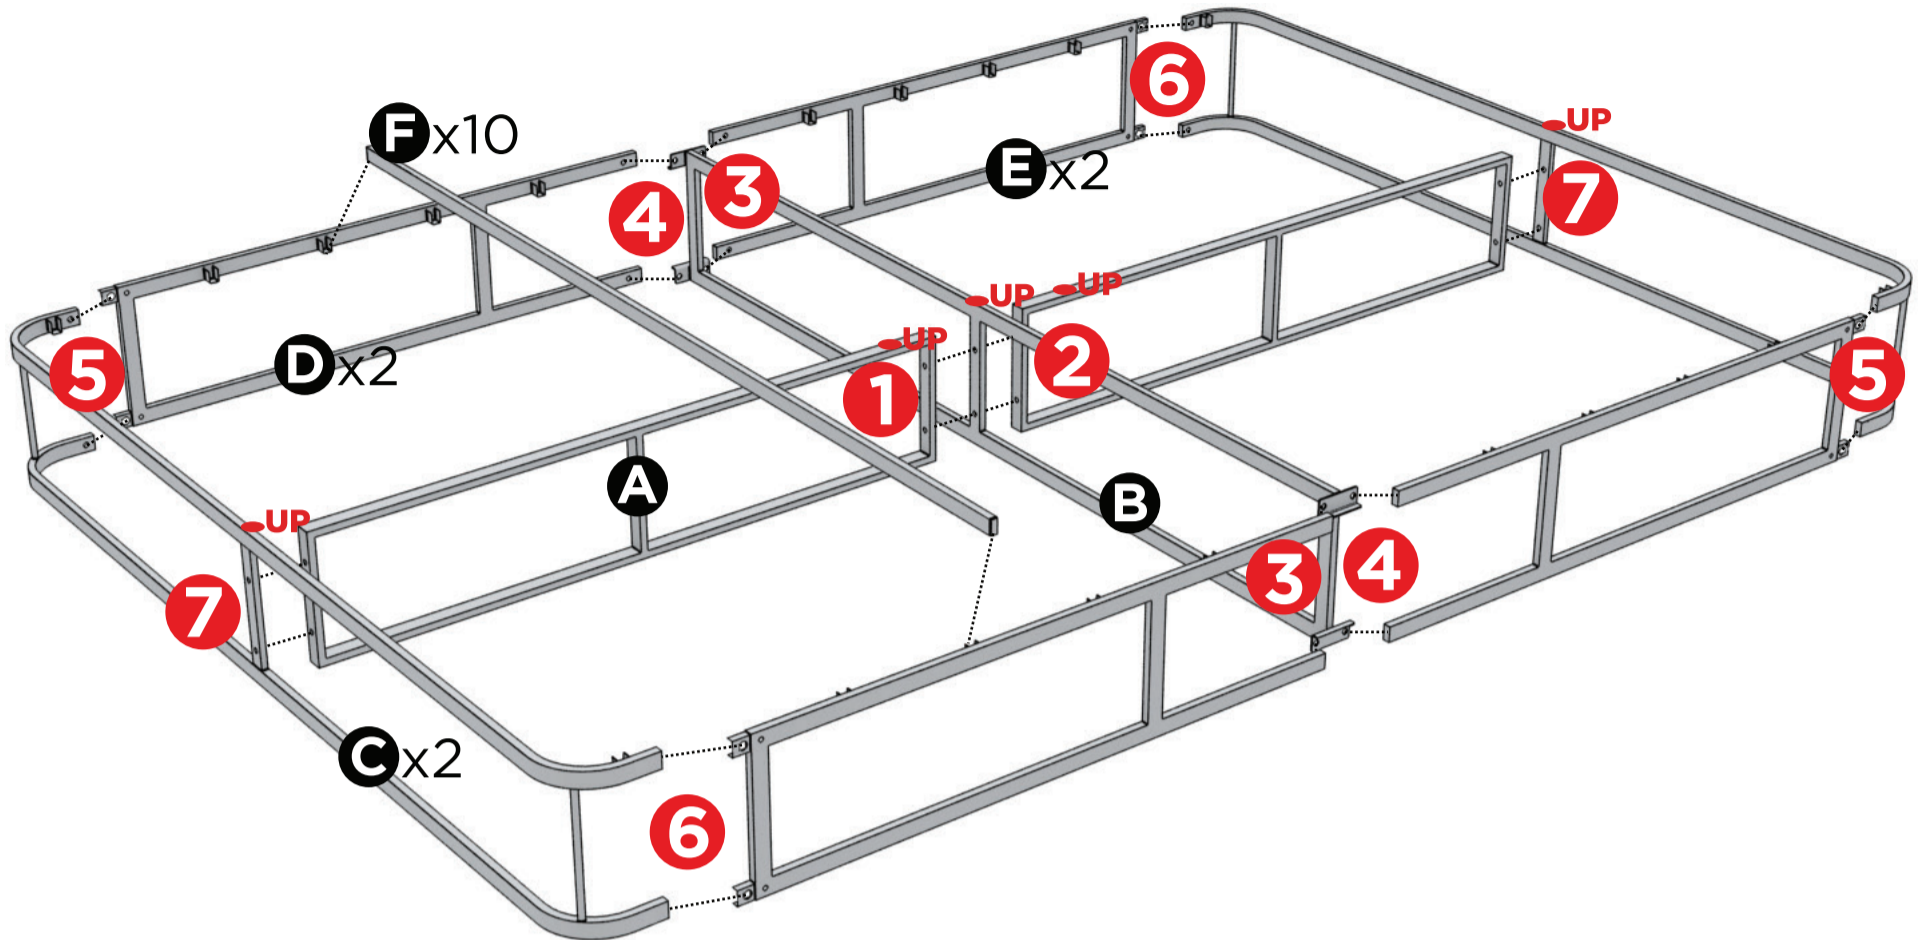

Match the Numbers

Easy assembly by matching numbered parts

9" heavy duty steel box spring

Full, Queen

Model No . ABS-9NV-F/ABS-9GR-F, ABS-9NV-Q/ABS-9GR-Q

COMPONENTS

RETURN POLICY

THIS PRODUCT REQUIRES ADULT ASSEMBLY