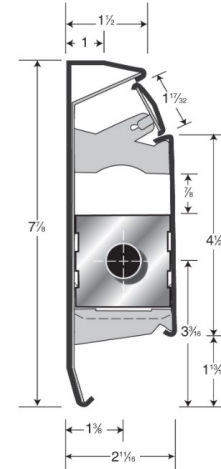

FINE/LINE 30

RESIDENTIAL BASEBOARD—Complete

***Accessories are not included**

Slant/Fin Model #	Home Depot Internet #	Description
101-401-2	202783254	2 ft. Hydronic Baseboard with Fully Assembled Element and Enclosure in Nu-White
101-401-3	202312893	3 ft. Hydronic Baseboard with Fully Assembled Element and Enclosure in Nu-White
101-401-4	202312896	4 ft. Hydronic Baseboard with Fully Assembled Element and Enclosure in Nu-White
101-401-5*	202312934	5 ft. Hydronic Baseboard with Fully Assembled Element and Enclosure in Nu-White
101-401-6*	202312897	6 ft. Hydronic Baseboard with Fully Assembled Element and Enclosure in Nu-White
101-401-7*	202783253	7 ft. Hydronic Baseboard with Fully Assembled Element and Enclosure in Nu-White
101-401-8*	202312898	8 ft. Hydronic Baseboard with Fully Assembled Element and Enclosure in Nu-White

* These models include one (1) Splice Plate each (model 101-640)

FINE/LINE 30

RESIDENTIAL BASEBOARD—Enclosure Only

***Element and Accessories are not included**

Slant/Fin Model #	Home Depot Internet #	Description
101-403-2	202783258	2 ft. Hydronic Baseboard Heating Enclosure Only in Nu-White
101-403-3	202783257	3 ft. Hydronic Baseboard Heating Enclosure Only in Nu-White
101-403-4	202312899	4 ft. Hydronic Baseboard Heating Enclosure Only in Nu-White
101-403-5*	202783256	5 ft. Hydronic Baseboard Heating Enclosure Only in Nu-White
101-403-6*	202254756	6 ft. Hydronic Baseboard Heating Enclosure Only in Nu-White
101-403-7*	202783255	7 ft. Hydronic Baseboard Heating Enclosure Only in Nu-White
101-403-8*	202312900	8 ft. Hydronic Baseboard Heating Enclosure Only in Nu-White