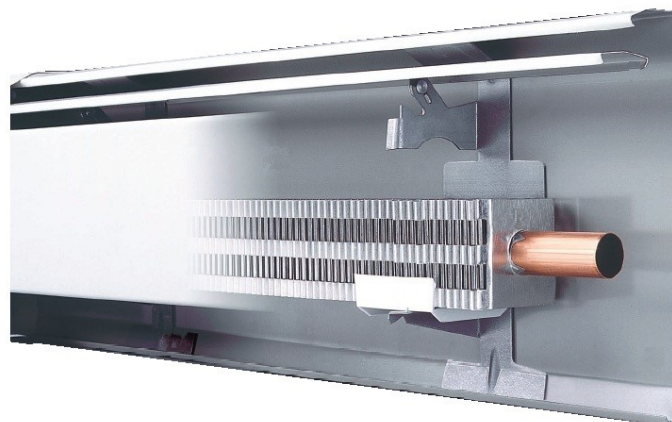

FINE/LINE 30

RESIDENTIAL BASEBOARD—Complete

***Accessories are not included**

Slant/Fin Model #	Home Depot Internet #	Description
101-401-2	202783254	2 ft. Hydronic Baseboard with Fully Assembled Element and Enclosure in Nu-White
101-401-3	202312893	3 ft. Hydronic Baseboard with Fully Assembled Element and Enclosure in Nu-White
101-401-4	202312896	4 ft. Hydronic Baseboard with Fully Assembled Element and Enclosure in Nu-White
101-401-5*	202312934	5 ft. Hydronic Baseboard with Fully Assembled Element and Enclosure in Nu-White
101-401-6*	202312897	6 ft. Hydronic Baseboard with Fully Assembled Element and Enclosure in Nu-White
101-401-7*	202783253	7 ft. Hydronic Baseboard with Fully Assembled Element and Enclosure in Nu-White
101-401-8*	202312898	8 ft. Hydronic Baseboard with Fully Assembled Element and Enclosure in Nu-White

* These models include one (1) Splice Plate each (model 101-640)

FINE/LINE 30

RESIDENTIAL BASEBOARD—Enclosure Only

***Element and Accessories are not included**

Slant/Fin Model #	Home Depot Internet #	Description
101-403-2	202783258	2 ft. Hydronic Baseboard Heating Enclosure Only in Nu-White
101-403-3	202783257	3 ft. Hydronic Baseboard Heating Enclosure Only in Nu-White
101-403-4	202312899	4 ft. Hydronic Baseboard Heating Enclosure Only in Nu-White
101-403-5*	202783256	5 ft. Hydronic Baseboard Heating Enclosure Only in Nu-White
101-403-6*	202254756	6 ft. Hydronic Baseboard Heating Enclosure Only in Nu-White
101-403-7*	202783255	7 ft. Hydronic Baseboard Heating Enclosure Only in Nu-White
101-403-8*	202312900	8 ft. Hydronic Baseboard Heating Enclosure Only in Nu-White