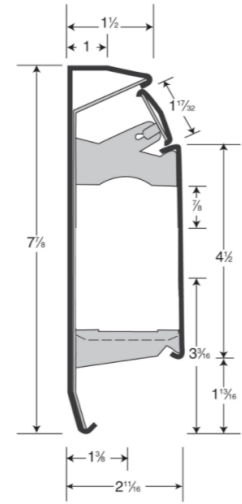

FINE/LINE 30

RESIDENTIAL BASEBOARD—Complete

***Accessories are not included**

Slant/Fin Model #	Home Depot Internet #	Description
101-401-2	202783254	2 ft. Hydronic Baseboard with Fully Assembled Element and Enclosure in Nu-White
101-401-3	202312893	3 ft. Hydronic Baseboard with Fully Assembled Element and Enclosure in Nu-White
101-401-4	202312896	4 ft. Hydronic Baseboard with Fully Assembled Element and Enclosure in Nu-White
101-401-5*	202312934	5 ft. Hydronic Baseboard with Fully Assembled Element and Enclosure in Nu-White
101-401-6*	202312897	6 ft. Hydronic Baseboard with Fully Assembled Element and Enclosure in Nu-White
101-401-7*	202783253	7 ft. Hydronic Baseboard with Fully Assembled Element and Enclosure in Nu-White
101-401-8*	202312898	8 ft. Hydronic Baseboard with Fully Assembled Element and Enclosure in Nu-White

* These models include one (1) Splice Plate each (model 101-640)

FINE/LINE 30

RESIDENTIAL BASEBOARD—Enclosure Only

***Element and Accessories are not included**

Slant/Fin Model #	Home Depot Internet #	Description
101-403-2	202783258	2 ft. Hydronic Baseboard Heating Enclosure Only in Nu-White
101-403-3	202783257	3 ft. Hydronic Baseboard Heating Enclosure Only in Nu-White
101-403-4	202312899	4 ft. Hydronic Baseboard Heating Enclosure Only in Nu-White
101-403-5*	202783256	5 ft. Hydronic Baseboard Heating Enclosure Only in Nu-White
101-403-6*	202254756	6 ft. Hydronic Baseboard Heating Enclosure Only in Nu-White
101-403-7*	202783255	7 ft. Hydronic Baseboard Heating Enclosure Only in Nu-White
101-403-8*	202312900	8 ft. Hydronic Baseboard Heating Enclosure Only in Nu-White