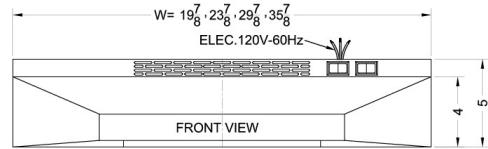

Stainless steel finish for lasting durability

Product Features:

24 inch width	Designed to match 24 inch ranges; also available in 20, 30, and 36 inch widths
Ductless range hood	Use for recirculating operation
Stainless steel finish	White and black hoods also available in this size and series
Two-speed fan	Variable speed for more ventilation options
Light	Switchable light offers more convenience in your kitchen
Aluminum-charcoal filter	Provides thorough filtering to reduce odors
Made in the USA	Solidly constructed for years of use
More sizes available	Additional sizes can be specially ordered (minimums apply)

RHS24 Specifications:

Overview	
Height of Cabinet	5.0" (13 cm)
Width	24.0" (61 cm)
Depth	18.0" (46 cm)
Cabinet	Stainless Steel
Weight	15.0 lbs. (7 kg)
Shipping Weight	17.0 lbs. (8 kg)
Parts & Labor Warranty	1 Year

MODEL NO.	WIDTH
H1720	19 7/8"
H1724	23 7/8"
H1730	29 7/8"
H1736	35 7/8"