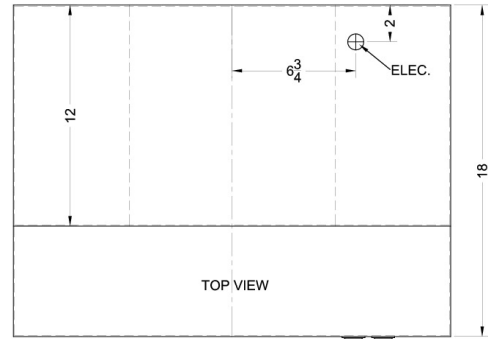

RHS24 Specifications:

Overview	
Height of Cabinet	5.0" (13 cm)
Width	24.0" (61 cm)
Depth	18.0" (46 cm)
Cabinet	Stainless Steel
Weight	15.0 lbs. (7 kg)
Shipping Weight	17.0 lbs. (8 kg)
Parts & Labor Warranty	1 Year

MODEL NO.	WIDTH
H1720	19 7/8"
H1724	23 7/8"
H1730	29 7/8"
H1736	35 7/8"