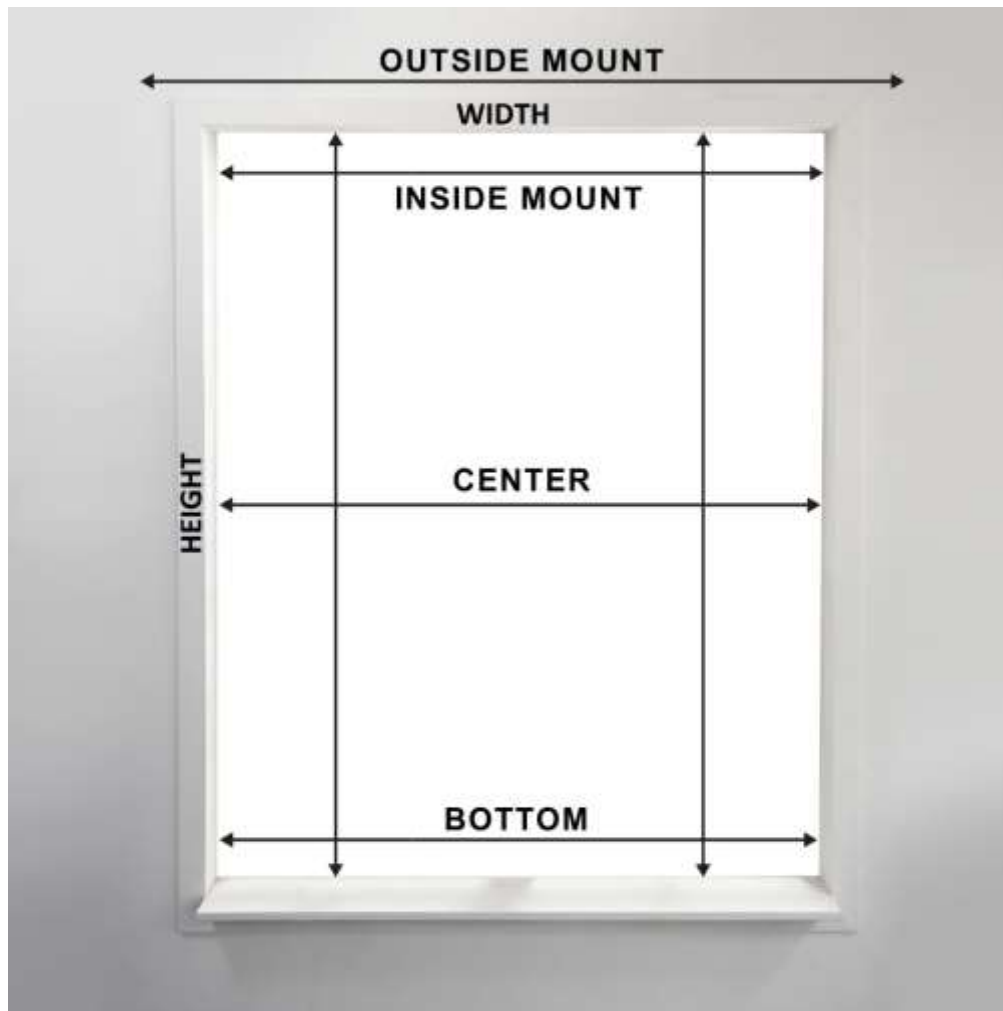

# How to Measure Your Window for Cordless Fabric Roman Shades

<p style="text-align: center;"><b>Inside Mount</b> (Inside your window recess)</p>	<p style="text-align: center;"><b>Outside Mount</b> (Outside your window recess, on framework or the surrounding wall)</p>
<p>1. <u>Width</u>: To find the width, measure the top, middle and bottom within your window recess. Use the narrowest width as your window-width.</p> <p>2. <u>Height/Length</u>: To find the height, measure exact window-recess height at left, middle, and right side. Use the longest height as your window-height.</p> <p>3. <u>Depth</u>: Minimum 1 inch required. If you want a flush mount a minimum of 1-3/4 inches is required.</p> <p>4. <b>ORDERING</b>: Choose a width that is 1/4 inch or smaller than the window-width from above. Choose a height that is the same or longer than your window-height.</p> <p>*Ordering a product that is more than 1 inch shorter in width than your window-width will create a large light gap, so think about what will satisfy your need.</p>	<p>1. Determine where the blind is to be placed. You will need a minimum of 3/4 inch of flat mounting space above your window to accommodate the mounting hardware.</p> <p>2. <u>Width</u>: Choose a product-width that is the same or greater than the width of your window recess. We recommend adding 2 to 6 inches extra to the measured-width to maximize light control and privacy.</p> <p>3. <u>Height/Length</u>: Measure exact measured-height from the top of the proposed headrail location to the base of the sill. If there is no sill, measure where you would like the blind to drop. Add 2 to 6 inches to the height for optimum light control and privacy.</p> <p>4. <b>ORDERING</b>: Choose a width that is the same or wider than the product-width from above. Choose a height that is the same or longer than your measured-height.</p>
<p style="text-align: center;"><b>All of our products ship exactly as ordered. There are no deductions.</b></p> <p style="text-align: center;">Example: If you order a 24"Width x 60"Height/Length, then the product that you'll receive will be 24"Width x 60"Height/Length.</p>	