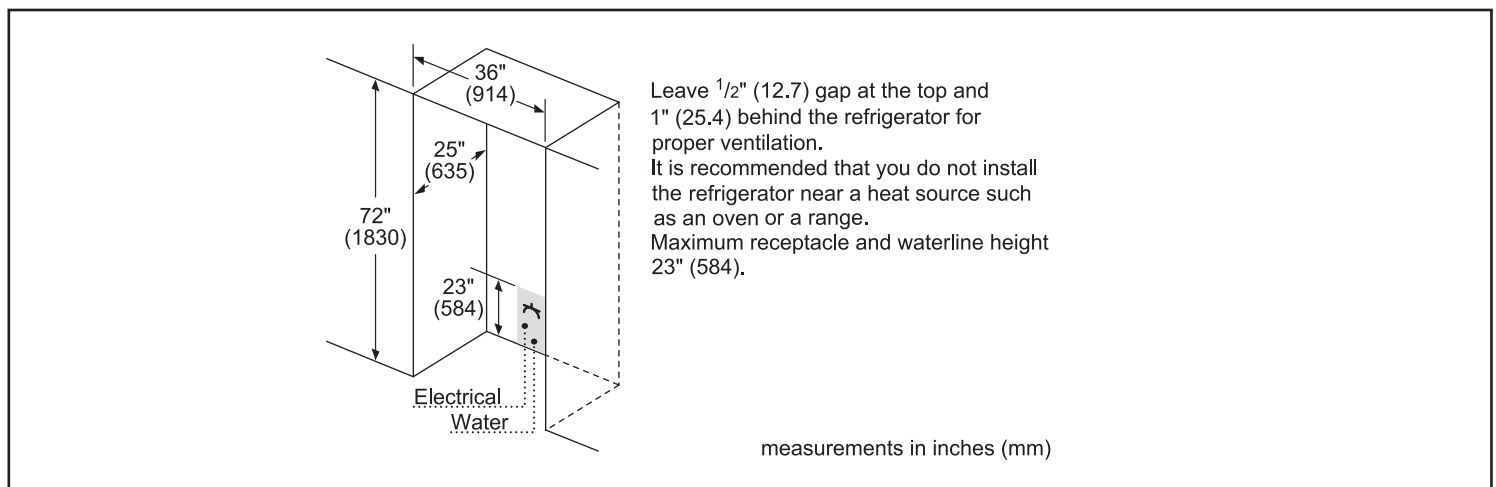

36" Counter-Depth 4-Door Refrigerator

800 Series – Stainless Steel B36CL80SNS

Installation Details

Accessories: To purchase Bosch accessories, cleaners & parts please visit www.bosch-home.com/us/store or call 1-800-944-2904 (Mon to Fri 5 am to 6 pm PST, Sat 6 am to 3 pm PST).

Notes: All height, width and depth dimensions are shown in inches. BSH reserves the absolute and unrestricted right to change product materials and specifications, at any time, without notice. Consult the product's installation instructions for final dimensional data and other details prior to making cutout.

Warranties: Please see Use & Care manual or Bosch website for statement of limited warranty.

For more information on our entire line of products, go to www.bosch-home.com/us or call 1-800-944-2904

© BSH Home Appliances Corporation. All rights reserved. Bosch is a registered trademark of Robert Bosch GmbH.