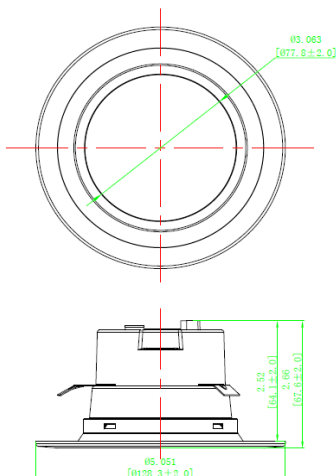

Dimensional Diagram