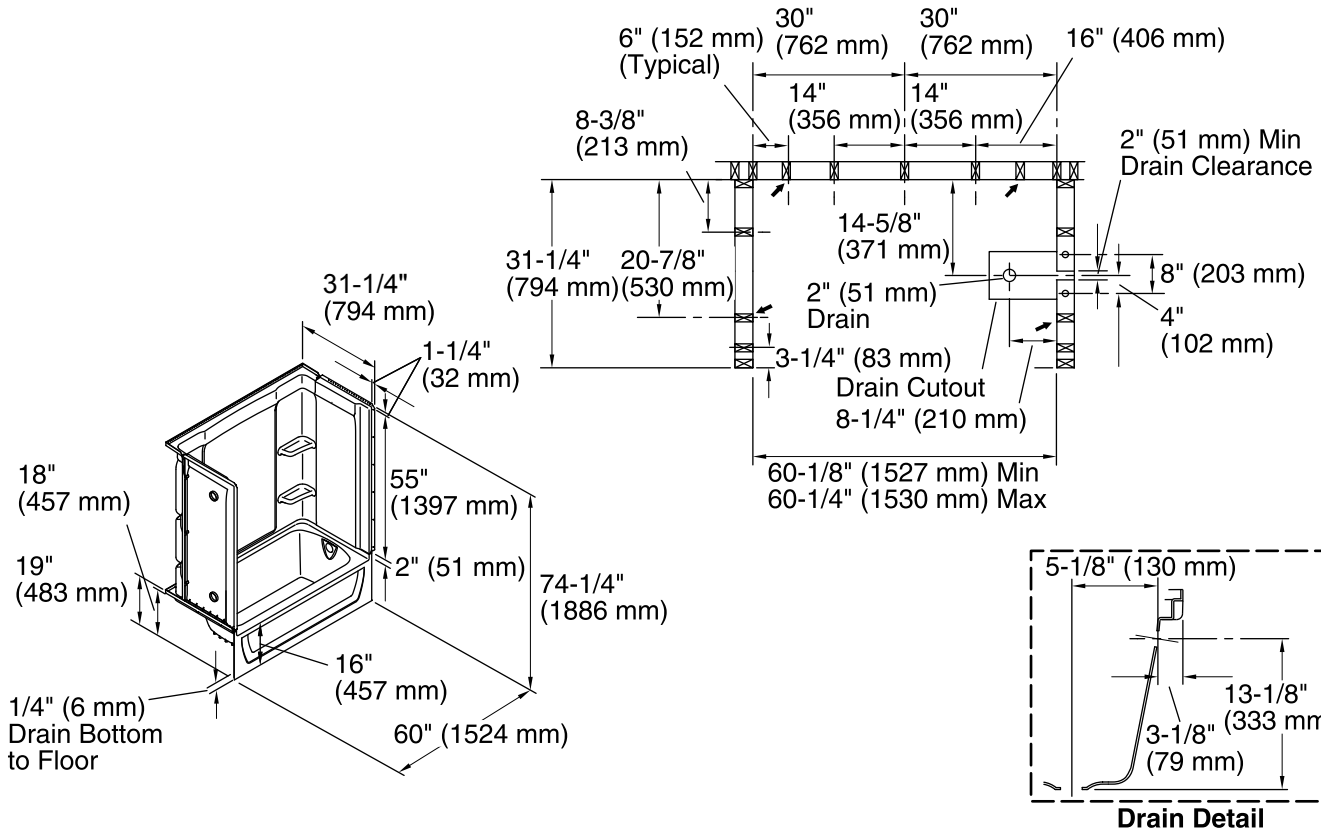

Components

Product includes:

- 71374100 60" x 30" Medley™ Bath/Shower Wall Set
- 71171120 30" Bath

For complete listing of available colors, go to sterlingplumbing.com.

Codes/Standards

ASTM E162
ASTM E662
Greenguard UL 2818 - Gold
CSA B45.5/IAPMO Z124

STERLING® Warranty - Fixtures Made of Solid Vikrell Material

See website for detailed warranty information.

Product Specification

Bath and wall surround shall be 60" (1524 mm) in length, 31-1/4" (794 mm) in width, and 74-1/4" (1886 mm) in height with flange. Bath and wall surround shall be made of Vikrell® material with durable high gloss finish. Bath shall have a 16" (406 mm) bath depth (floor to top of threshold). Bath shall have right drain. Bath and wall surround shall be STERLING Model 71370120.

Technical Information

All measurements are nominal.

Installation:	3-Wall Alcove
Drain location:	Right
Basin area, bottom:	45" x 20" (1143 mm x 508 mm)
Basin area, top:	53" x 23" (1346 mm x 584 mm)
Water depth:	11-1/4" (286 mm)
Water capacity:	44 gal (166.6 L)

Door height required:	56-3/4" (1441 mm)
Door width required:	57-11/16" (1465 mm)

Installation Notes

Measure your actual product for roughing-in details.

Install this product according to the installation guide.