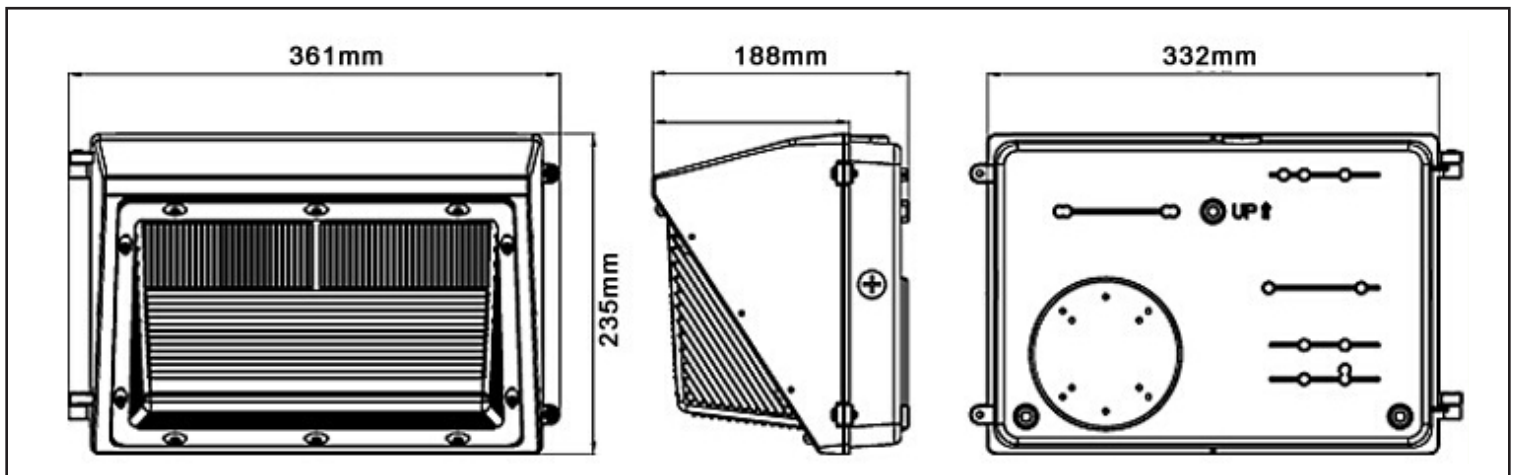

LED WALL PACK LIGHT

PRODUCT DESCRIPTION

LED wall pack fixtures can be mounted on surface/facade, whether you have a new construction or upgrade application. They are perfect for illuminating a variety of outdoor applications, including facade, wall washing, monuments, landscapes, public places, retail and residential complexes. They provide an added level of security to residential/commercial properties.

ACCESSORIES

Full Cutoff Cover

Photocell

DIMENSIONS

SPECIFICATIONS

Part Number	Input Power	Input Voltage	Efficiency	CCT	Light Distribution	CRI	Certificates	Warranty
JH-RWP50W-82F	50W	100-277VAC	115Lm/W	3000-5700K	120°	70+	UL, DLC	5 Years
JH-RWP80W-82F	80W	100-277VAC	115Lm/W	3000-5700K	120°	70+	UL, DLC	5 Years