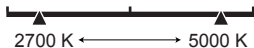

Lighting Facts Per Bulb

Brightness **1600 lumens**

Estimated Yearly Energy Cost **\$2.13**

Based on 3 hrs/day, 11¢/kWh

Cost depends on rates and use

ENERGY STAR

Life

Based on 3 hrs/day

13.7 years

Light Appearance

Warm

Cool

Energy Used

17.7 watts

Brightness

1600
lumens