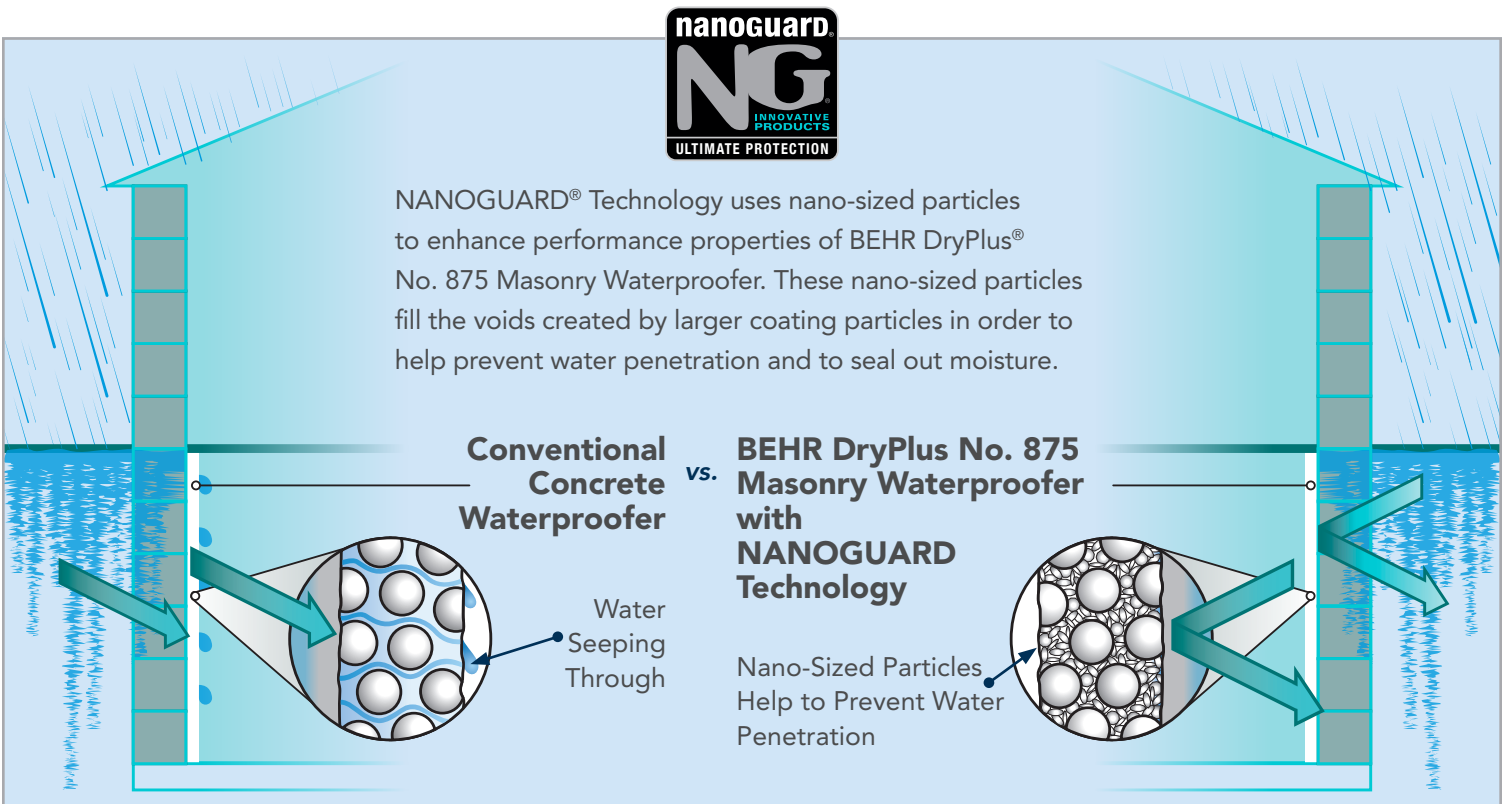

Cover photo (Top): Palomino Beige DMW-08 | (Bottom): Basement Gray 876

Have a coating or product question?
Visit behr.com or call 1-800-854-0133 Ext. 2 (U.S.).

Find Us On: