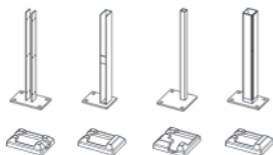

### Engineered Gates

Puertas Reforzadas

Both EcoStone and Ashland gates come in 6' heights and 3', 4', 5', or 6' widths and can be double hung to create 7', 8', 9', 10', or 12' openings. Gates come with hinges, latch, and striker rod. Optional drop rod sold separately.

Fabricamos puertas en los diferentes modelos; EcoStone y Ashland. Ofrecemos puertas de 6' de altura y 3', 4', 5', 6' de ancho. Pueden instalar dos puertas lado a lado para aperturas de 7', 8', 9', 10', 11', o 12'. Tambien puede adquirir por un precio adicional una ancla de acero.

3' Gate: GT72X36

4' Gate: GT72X48

5' Gate: GT72X60

6' Gate: GT72X72

### Concrete Surface Mounting

Soporte de Acero para Installation Sobre Concrete

Mounting brackets can be used to install SimTek Fence on top of a concrete retaining wall or a flat concrete surface. A decorative skirt is used to cover the base of the mounting bracket.