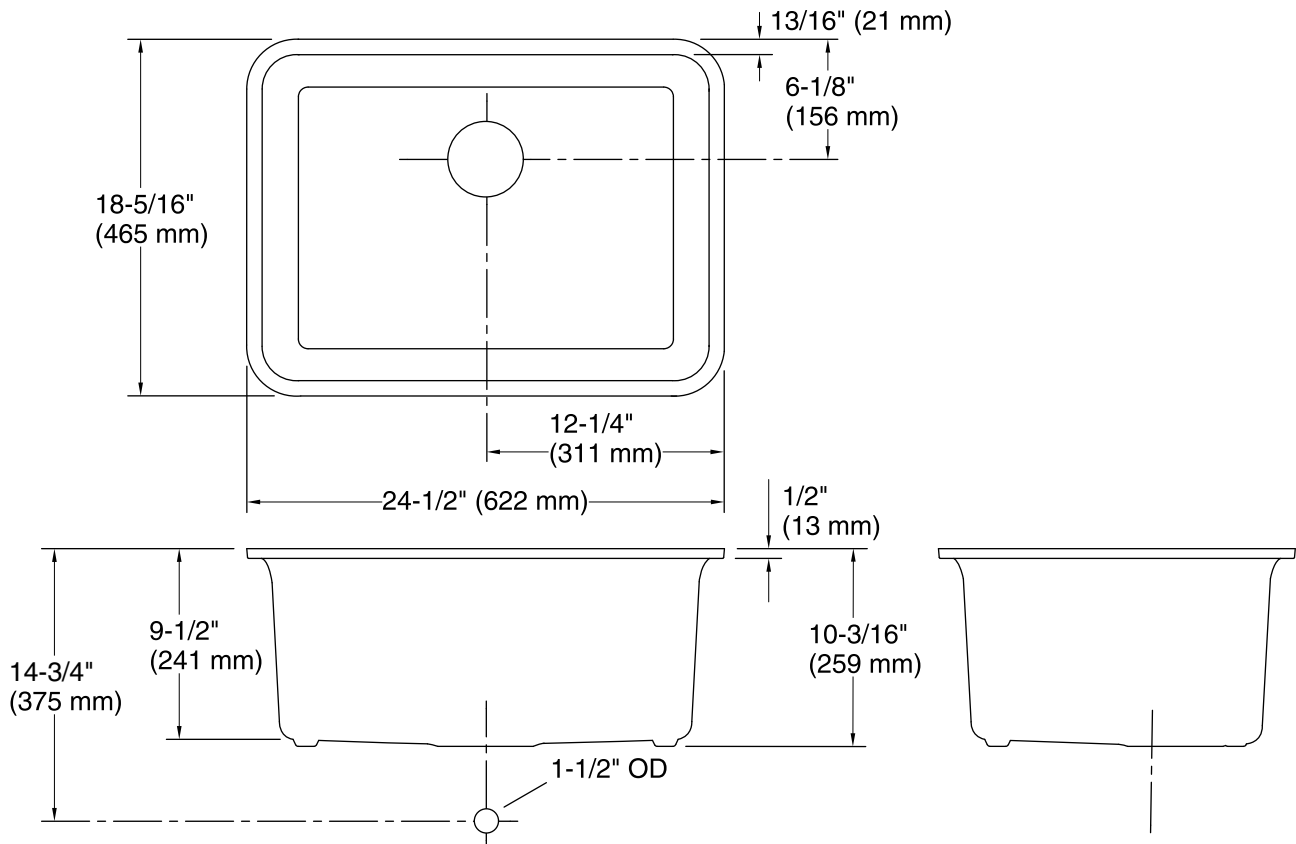

## Technical Information

All product dimensions are nominal.

Bowl area (Only):	Length: 22-9/16" (573 mm)
	Width: 16-3/8" (416 mm)
	Bowl depth: 9-1/2" (241 mm)
	Water depth: 9-1/2" (241 mm)
Template:	1316451-7, required, included