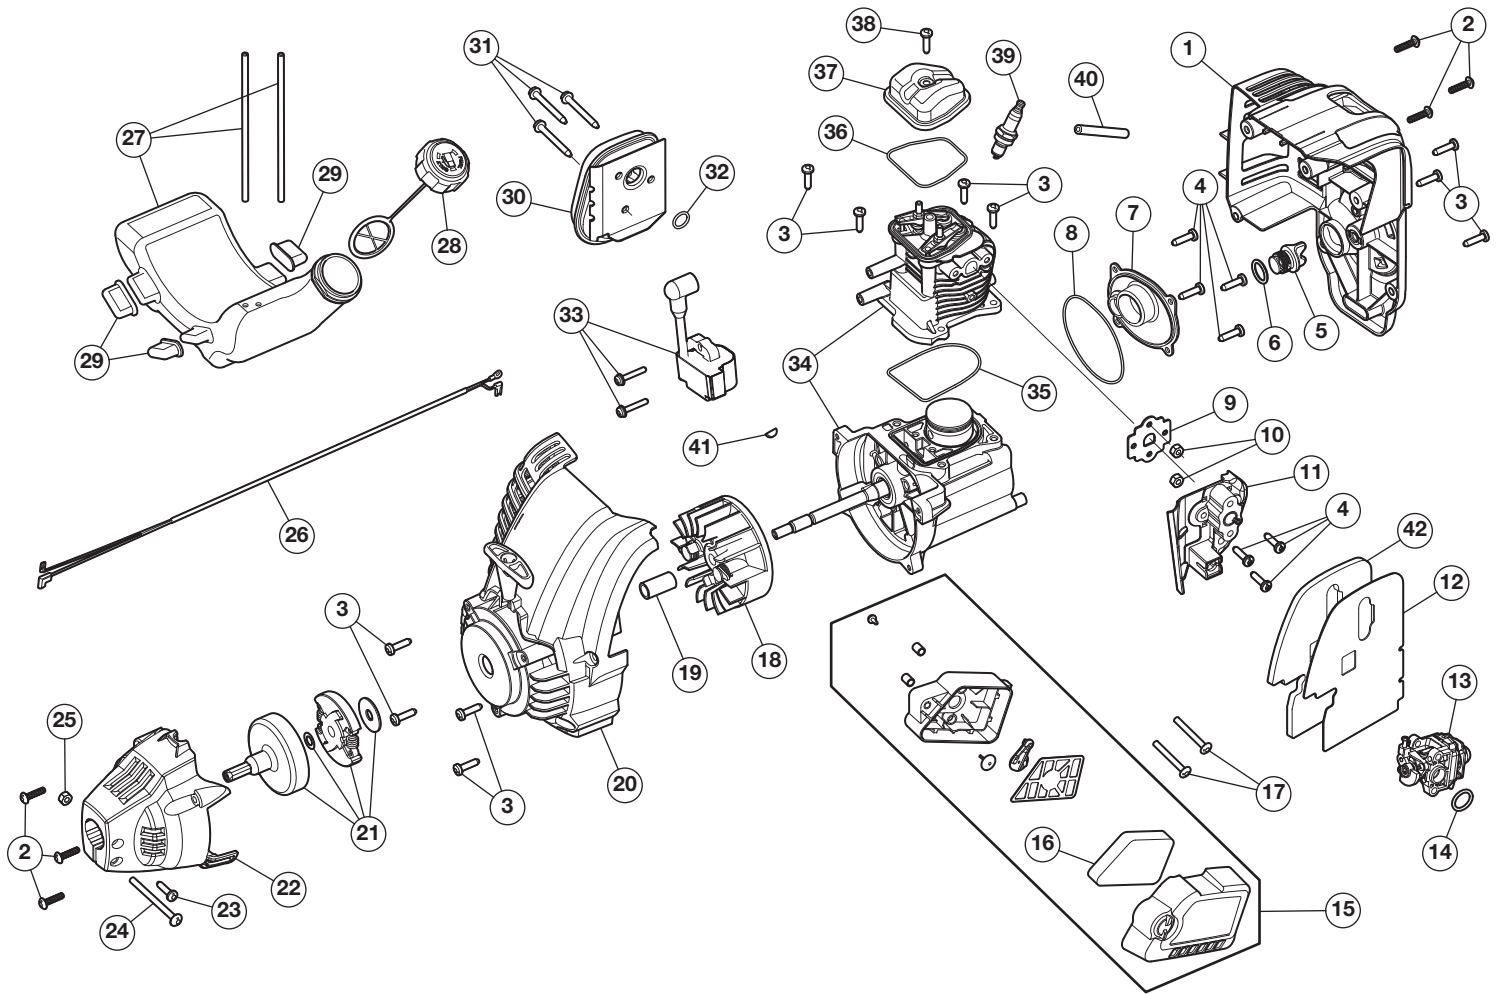

REPLACEMENT PARTS - MODEL TBC304

4-CYCLE CULTIVATOR

PPN 21AKC304766

Item	Part No.	Description	Item	Part No.	Description
1	753-06237	Engine Cover Assembly (includes 2 & 3)	22	753-05263	Clutch Cover (includes 2)
2	710-04194	Cover Screw	23	710-04165	Anti-Rotation Screw
3	710-04604	Starter Screw	24	9689A	Clamp Screw
4	791-181003	Screw	25	1757	Clamp Nut
5	753-05408	Oil Plug (includes 6)	26	753-05785	Lead Wires
6	791-182290	Oil Plug O-Ring	27	753-06797	Fuel Tank Assembly (includes 28)
7	753-06259	Crank Case Cover	28	753-1229	Fuel Tank Cap
8	753-05238	Crank Case Cover O-Ring	29	753-05259	Fuel Tank Pads
9	753-05247	Insulator Gasket	30	753-06238	Muffler Assembly (includes 31 & 32)
10	712-04099	Insulator Nut	31	710-04809	Muffler Screw
11	841-020801S	Insulator (includes 12)	32	753-05244	Muffler Gasket
12	753-06948	Carburetor Gasket	33	753-09885	Module Assembly
13	751-16046-4	Carburetor (with Primer)	34	841-021441S	Shortblock Assembly (includes 3-8, 35-39)
14	791-181751	Carburetor O-Ring	35	753-05910	Cylinder O-Ring
15	841-034692S	Air Cleaner Cover Assembly (includes 16)	36	753-05902	Rocker Cover O-Ring
16	753-05996	Air Filter	37	753-05901	Rocker Cover
17	710-04517	Air Filter Screw	38	792-9057	Rocker Cover Screw
18	753-06221	Flywheel Assembly	39	794-00082	Spark Plug
19	750-04434	Spacer	40	753-10205	Breather Hose
20	841-020981S	Starter Housing Assembly (includes 3)	41	914-04016	Flywheel Key
21	753-06281	Clutch Assembly	42	753-06949	Heat Shield