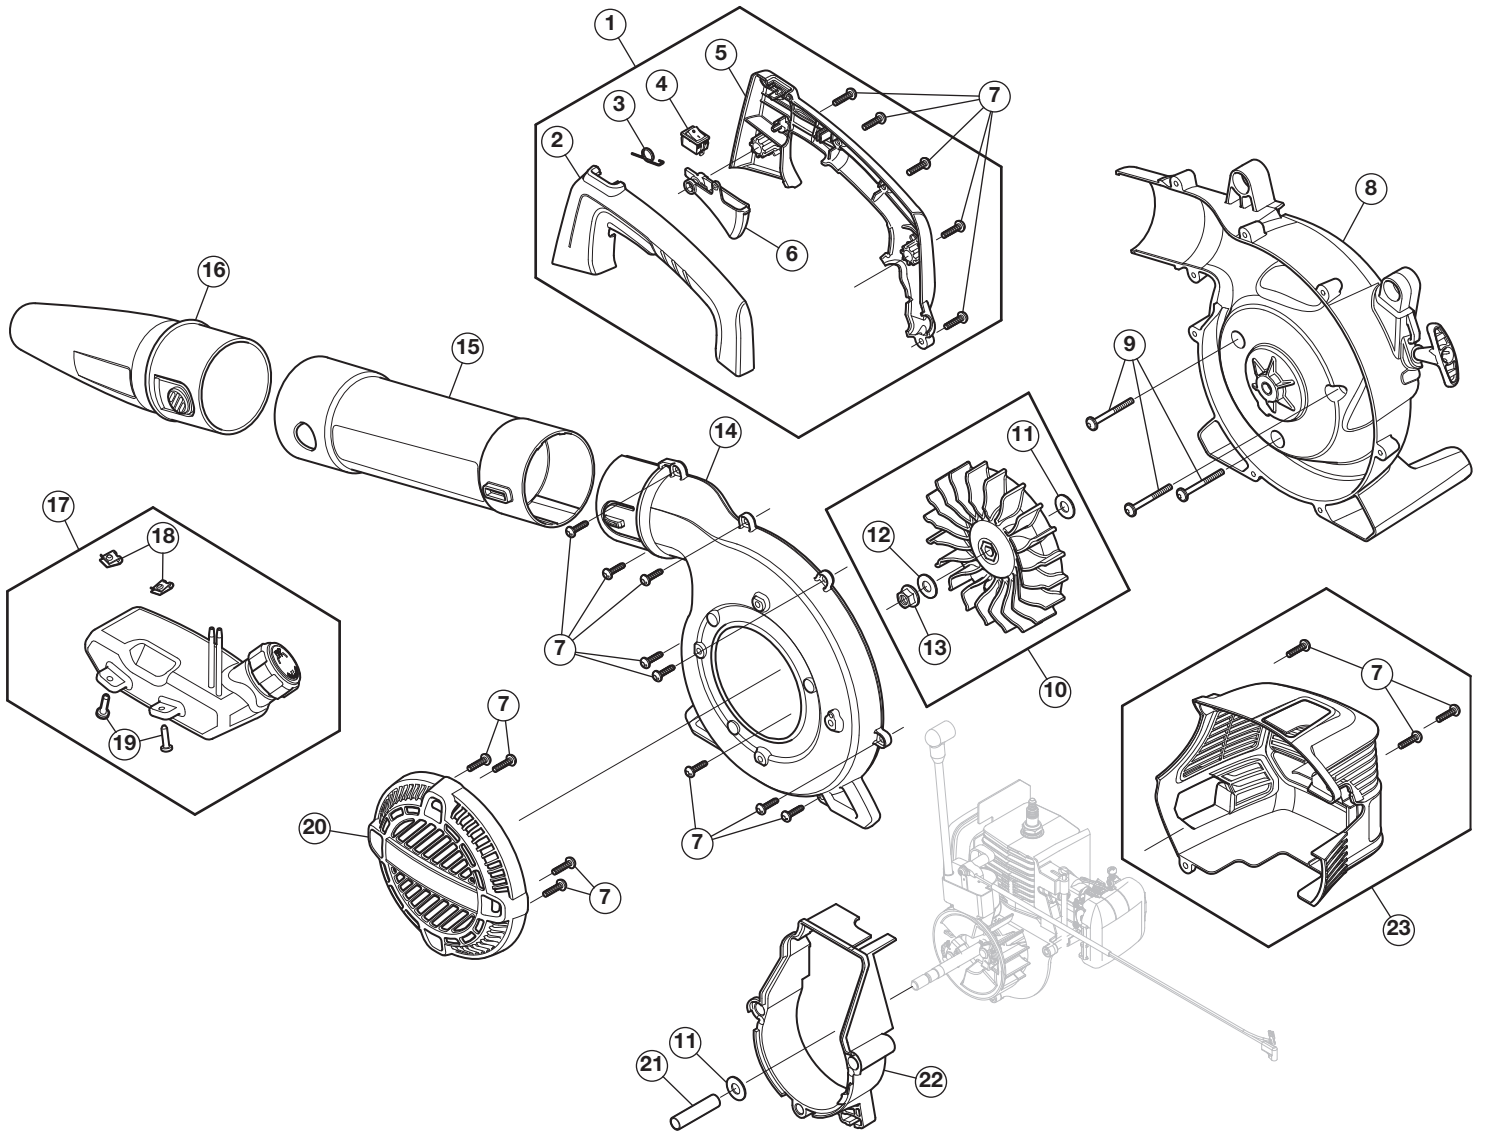

# REPLACEMENT PARTS - MODEL BDXGQAM214103

## 2-CYCLE HANDHELD BLOWER

PPN 41AR25BL936

Item	Part No.	Description
1	753-11184	Handle Assembly (includes 2 - 7)
2	753-11182	Handle (LH)
3	753-05007	Trigger Spring
4	791-182405	On/Off Switch
5	753-11183	Handle (RH)
6	731-09987-10	Throttle Trigger
7	710-04194	Screw
8	753-08527	Impeller Housing Assembly (RH)
9	710-06341	Screw
10	753-08491	Impeller Assembly (includes 11 - 13)
11	736-05080	Washer
12	736-04110A	Lock Washer

Item	Part No.	Description
13	712-04137	Nut
14	753-08528	Impeller Housing Assembly (LH) (includes 7)
15	731-10598	Upper Blower Tube
16	731-10604	Blower Nozzle
17	753-08500	Fuel Tank Assembly (includes 18 & 19)
18	791-182366	U-Shaped Nut
19	9206A	Screw
20	753-08511	Intake Cover (includes 7)
21	750-06367	Shaft Spacer
22	753-08496	Engine Adapter (includes 9)
23	753-08510	Engine Cover Housing (includes 7)

## 2-CYCLE HANDHELD BLOWER

PPN 41AR25BL936

Item	Part No.	Description	Item	Part No.	Description
24	753-09204	Shortblock Assembly (includes 25 & 34)	33	746-05226	Throttle Cable
25	753-06847	Spark Plug	34	753-08490	Flywheel Assembly
26	753-06189	Insulator Assembly (includes 27)	35	753-08489	Module Assembly (includes 36)
27	753-06185	O-Ring	36	710-06301	Screw
28	753-06190	Carburetor	37	753-08488	Muffer Assembly (includes 38, 39 and 40)
29	753-06253	Carburetor Gasket	38	710-05077	Muffer Screws
30	753-08498	Air Cleaner Assembly (includes 31)	39	2592	Washers
31	791-181757	Air Cleaner Filter	40	721-04801	Muffer Gasket
32	725-06313	Lead Wire	41	721-04824	Shortblock Gasket