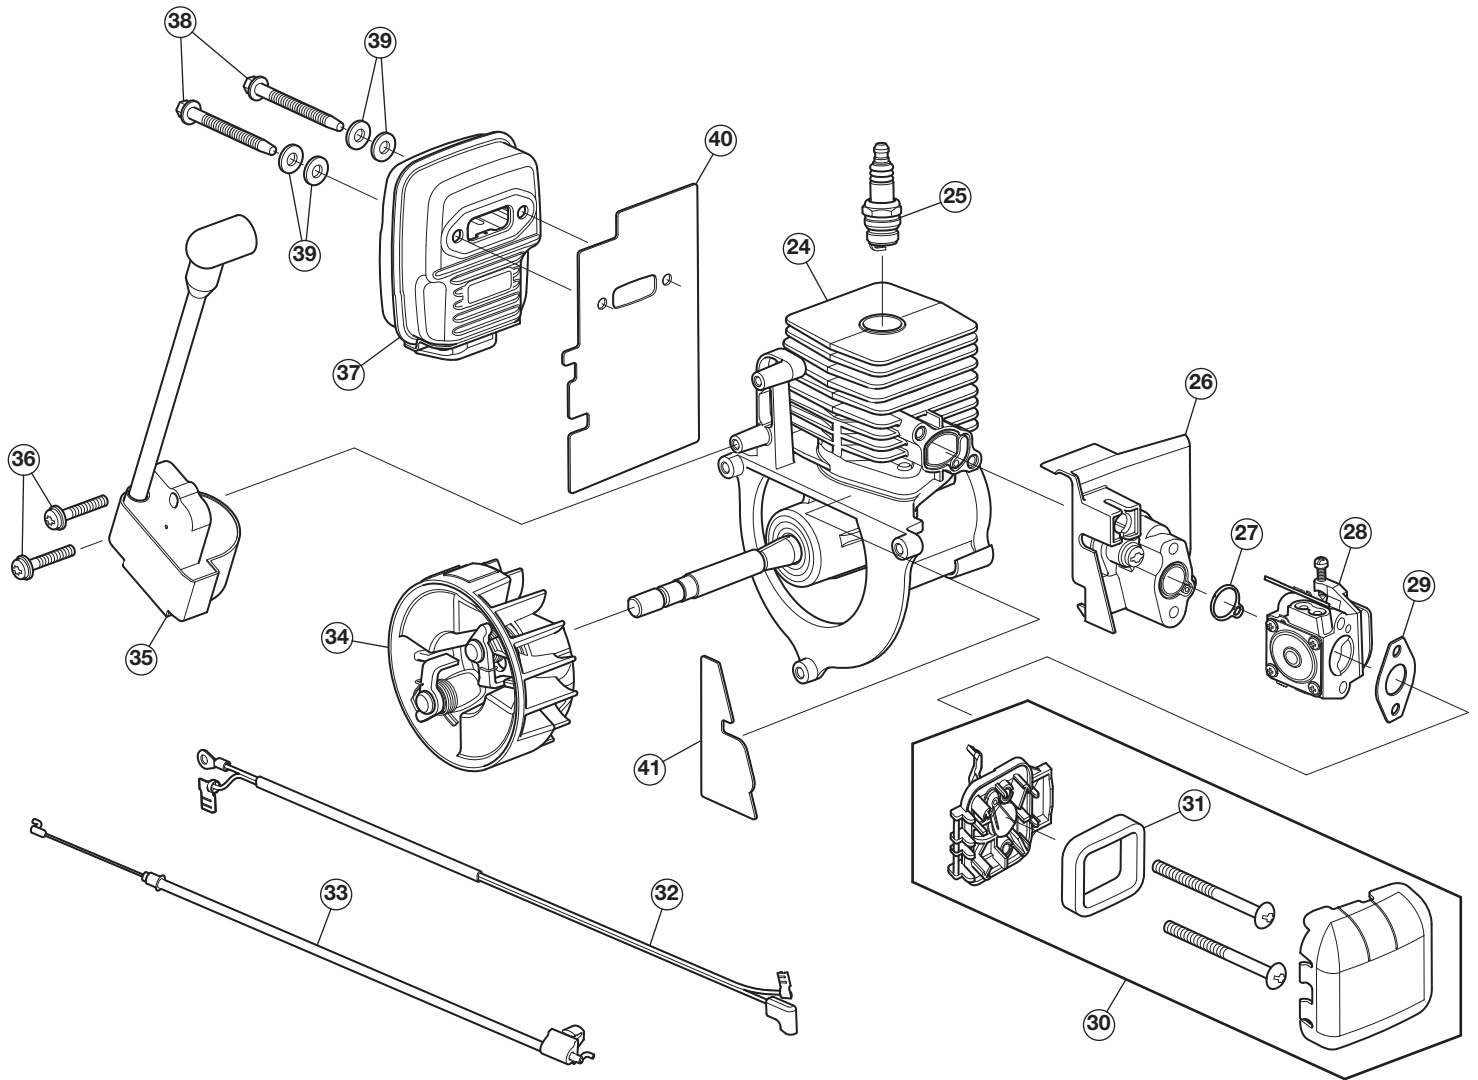

REPLACEMENT PARTS - MODEL BDXGQAM214103

2-CYCLE HANDHELD BLOWER

PPN 41AR25BL936

Item	Part No.	Description	Item	Part No.	Description
24	753-09204	Shortblock Assembly (includes 25 & 34)	33	746-05226	Throttle Cable
25	753-06847	Spark Plug	34	753-08490	Flywheel Assembly
26	753-06189	Insulator Assembly (includes 27)	35	753-08489	Module Assembly (includes 36)
27	753-06185	O-Ring	36	710-06301	Screw
28	753-06190	Carburetor	37	753-08488	Muffer Assembly (includes 38, 39 and 40)
29	753-06253	Carburetor Gasket	38	710-05077	Muffer Screws
30	753-08498	Air Cleaner Assembly (includes 31)	39	2592	Washers
31	791-181757	Air Cleaner Filter	40	721-04801	Muffer Gasket
32	725-06313	Lead Wire	41	721-04824	Shortblock Gasket