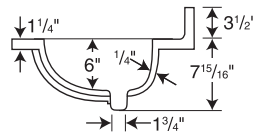

Capacity: 2 gallons to overflow

Model	A	B
CH1B2225	25"	12-1/2"
CH1B2231	31"	15-1/2"
CH1B2237	37"	18-1/2"
CH1B2243	43"	21-1/2"
CH1B2249	49"	24-1/2"
CH1B2255	55"	27-1/2"
CH1B2261	61"	30-1/2"

SPECIFICATIONS

Swanstone Chesapeake Single Bowl Vanity Tops

Model	Part	Nominal Dimensions	Ship Wt. Lb.	Ship FedEx	Carton Dims. In.	Cu. Ft.
CH1B2225	CH02225	22-1/2" D x 25" W	22	FedEx	28 x 26 x 14	5.90
CH1B2231	CH02231	22-1/2" D x 31" W	27	FedEx	35 x 26 x 14	7.37
CH1B2237	CH02237	22-1/2" D x 37" W	28	FedEx	41 x 26 x 14	8.64
CH1B2243	CH02243	22-1/2" D x 43" W	40	FedEx	47 x 26 x 14	9.90
CH1B2249	CH02249	22-1/2" D x 49" W	46	-	53 x 26 x 14	11.16
CH1B2255	CH02255	22-1/2" D x 55" W	52	-	58 x 25 x 13	10.91
CH1B2261	CH02261	22-1/2" D x 61" W	59	-	64 x 27 x 14	14.00

Includes: One compression-molded vanity top with overflow, integral bowl and backsplash.

Packaging: Each unit is packed in a rectangular carton.

ACCESSORIES

- Optional CHVTSS Side Splash available (See page 83)
- Optional Front and Side Apron available (See page 83)

STANDARDS AND RATINGS

American National Standard Institute—ANSI Z124.3

International Association of Plumbing and Mechanical Officials (IAPMO)—Listed

cUPC listed—Certified to CSA Test Standard B45.5 by IAPMO

Uniform Plumbing Code (UPC)

For a complete list of tests and results see the Technical Data Sheet.

SUPPORT DOCUMENTS

Installation instructions available at swanstone.com.

MADE IN USA

COLORS

Solid Colors:

- White (010)
- Bisque (018)
- Bone (037)

Aggregate Colors:

- Acorn (123) 🍂
- Arctic Granite (035)
- Baby's Breath (168)
- Barley (091)
- Bermuda Sand (040)
- Canyon (124) 🍂
- Caraway Seed (169)
- Cloud Bone (126)
- Cloud White (125)
- Glacier (121) 🍂
- Golden Steppe (128)
- Gray Granite (042)

- Ice (130)
- Mountain Haze (129)
- Night Sky (012)
- Pebble (072)
- Prairie (122) 🍂
- Tahiti Desert (050)
- Tahiti Gray (053)
- Tahiti Ivory (059)
- Tahiti Matrix (058)
- Tahiti Sand (051)
- Tahiti White (011)
- Tundra (131)

🍂 Our Planet Colors

MAINTENANCE AND CLEANING INFORMATION

Cleaning regularly with common household liquid cleaners is recommended. If necessary abrasive liquids or detergents are safe and effective for use with nylon scouring pads, sponges, Mr. Clean® Magic Eraser® or other similar products. Mineral-stain removers are acceptable as well. **Do not** use metal scouring pads.