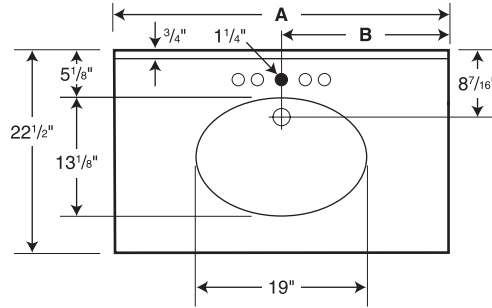

Swanstone Chesapeake Single Bowl Vanity Tops

WARRANTY
Limited Lifetime – Residential
Limited 25-year – Commercial

Manufactured from Swanstone solid surface
(See page 2 for detailed information.)

Recommended for high-use traffic areas and commercial surfaces.

FEATURES

- Reinforced solid surface means color and texture run all the way through and cannot wear away.
- Coordinates with other Swanstone products.
- Easily accommodates all faucet styles.
- Chemical resistant—acetone will not harm.
- Heat resistant—hot curling irons will not damage it.
- Make-up and hair-dye can be buffed with household cleansers.
- Heat, stain and scratch resistant for lasting beauty.
- Larger bowl, thicker edge and taller back splash is an updated version of our Ellipse vanity top.

○ Drill Points ● Pre-drilled

Capacity: 2 gallons to overflow

Model	A	B
CH1B2225	25"	12-1/2"
CH1B2231	31"	15-1/2"
CH1B2237	37"	18-1/2"
CH1B2243	43"	21-1/2"
CH1B2249	49"	24-1/2"
CH1B2255	55"	27-1/2"
CH1B2261	61"	30-1/2"

SPECIFICATIONS

Swanstone Chesapeake Single Bowl Vanity Tops

Model	Part	Nominal Dimensions	Ship Wt. Lb.	Ship FedEx	Carton Dims. In.	Cu. Ft.
CH1B2225	CH02225	22-1/2" D x 25" W	22	FedEx	28 x 26 x 14	5.90
CH1B2231	CH02231	22-1/2" D x 31" W	27	FedEx	35 x 26 x 14	7.37
CH1B2237	CH02237	22-1/2" D x 37" W	28	FedEx	41 x 26 x 14	8.64
CH1B2243	CH02243	22-1/2" D x 43" W	40	FedEx	47 x 26 x 14	9.90
CH1B2249	CH02249	22-1/2" D x 49" W	46	-	53 x 26 x 14	11.16
CH1B2255	CH02255	22-1/2" D x 55" W	52	-	58 x 25 x 13	10.91
CH1B2261	CH02261	22-1/2" D x 61" W	59	-	64 x 27 x 14	14.00

Includes: One compression-molded vanity top with overflow, integral bowl and backsplash.

Packaging: Each unit is packed in a rectangular carton.

ACCESSORIES

- Optional CHVTSS Side Splash available (See page 83)
- Optional Front and Side Apron available (See page 83)

STANDARDS AND RATINGS

American National Standard Institute—ANSI Z124.3

International Association of Plumbing and Mechanical Officials (IAPMO)—Listed

cUPC listed—Certified to CSA Test Standard B45.5 by IAPMO

Uniform Plumbing Code (UPC)

For a complete list of tests and results see the Technical Data Sheet.

SUPPORT DOCUMENTS

Installation instructions available at swanstone.com.

MADE IN USA

COLORS

Solid Colors:

- White (010)
- Bisque (018)
- Bone (037)

Aggregate Colors:

- Acorn (123) 🍂
- Arctic Granite (035)
- Baby's Breath (168)
- Barley (091)
- Bermuda Sand (040)
- Canyon (124) 🍂
- Caraway Seed (169)
- Cloud Bone (126)
- Cloud White (125)
- Glacier (121) 🍂
- Golden Steppe (128)
- Gray Granite (042)

- Ice (130)
- Mountain Haze (129)
- Night Sky (012)
- Pebble (072)
- Prairie (122) 🍂
- Tahiti Desert (050)
- Tahiti Gray (053)
- Tahiti Ivory (059)
- Tahiti Matrix (058)
- Tahiti Sand (051)
- Tahiti White (011)
- Tundra (131)

🍂 Our Planet Colors

MAINTENANCE AND CLEANING INFORMATION

Cleaning regularly with common household liquid cleaners is recommended. If necessary abrasive liquids or detergents are safe and effective for use with nylon scouring pads, sponges, Mr. Clean® Magic Eraser® or other similar products. Mineral-stain removers are acceptable as well. **Do not** use metal scouring pads.