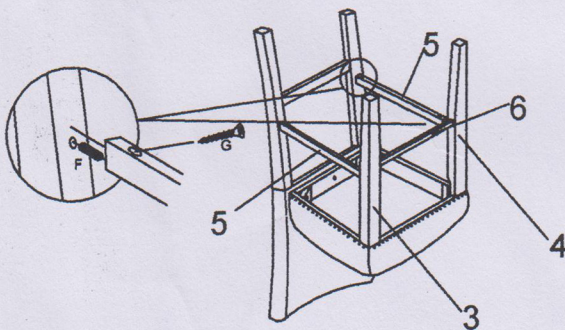

STEP4

STEP3