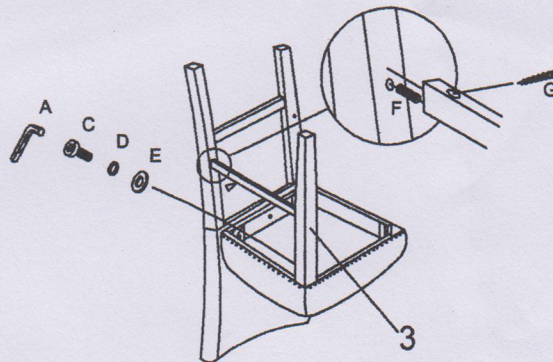

# ASSEMBLY INSTRUCTION

ITEM NO.:HX001-PT *PUB TABLE*

STEP1

A		1PC	WRENCH 5/16"
B		16PCS	BOLT 5/16"*3/4"
C		16PCS	LOCK WASHER 5/16"
D		16PCS	WASHER 5/16"*Ø22MM

- A 
- B 
- C 
- D 

STEP2

- A 
- B 
- C 
- D 

STEP3

# ASSEMBLY INSTRUCTION

ITEM NO.: HX001-PC

PUB CHAIR

1		1PC	CHAIR BACK
2		1PC	SEAT
3		1PC	LEFT LEG
4		1PC	RIGHT LEG
5		2PCS	STRETCHER
6		1PC	FRONT STRETCHER

A		1PC	WRENCH 5/16"
B		4PCS	BOLT 5/16"*3-1/4"
C		5PCS	BOLT 5/16"*2-1/4"
D		9PCS	LOCK WASHER 5/16"
E		9PCS	WASHER 5/16"*ø22MM
F		8PCS	WOOD DOWELS 10*30MM
G		6PCS	SCREW 8*1-1/2"

STEP1

STEP2

STEP3

STEP4

STEP5

**Best Master Furniture™**  
The Imported Furniture Specialist