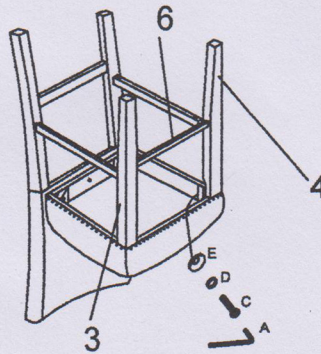

# ASSEMBLY INSTRUCTION

ITEM NO.:HX001-PT *PUB TABLE*

STEP1

A		1PC	WRENCH 5/16"
B		16PCS	BOLT 5/16"*3/4"
C		16PCS	LOCK WASHER 5/16"
D		16PCS	WASHER 5/16"*Ø22MM

- A 
- B 
- C 
- D 

STEP2

- A 
- B 
- C 
- D 

STEP3

# ASSEMBLY INSTRUCTION

ITEM NO.: HX001-PC

PUB CHAIR

1		1PC	CHAIR BACK
2		1PC	SEAT
3		1PC	LEFT LEG
4		1PC	RIGHT LEG
5		2PCS	STRETCHER
6		1PC	FRONT STRETCHER

A		1PC	WRENCH 5/16"
B		4PCS	BOLT 5/16"*3-1/4"
C		5PCS	BOLT 5/16"*2-1/4"
D		9PCS	LOCK WASHER 5/16"
E		9PCS	WASHER 5/16"*ø22MM
F		8PCS	WOOD DOWELS 10*30MM
G		6PCS	SCREW 8*1-1/2"

STEP1

STEP2

STEP3

STEP4

STEP5

**Best Master Furniture™**  
The Imported Furniture Specialist