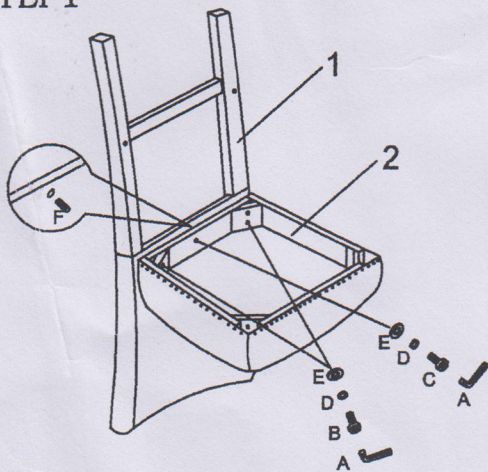

ASSEMBLY INSTRUCTION

ITEM NO.: HX001-PC

PUB CHAIR

1		1PC	CHAIR BACK
2		1PC	SEAT
3		1PC	LEFT LEG
4		1PC	RIGHT LEG
5		2PCS	STRETCHER
6		1PC	FRONT STRETCHER

A		1PC	WRENCH 5/16"
B		4PCS	BOLT 5/16"*3-1/4"
C		5PCS	BOLT 5/16"*2-1/4"
D		9PCS	LOCK WASHER 5/16"
E		9PCS	WASHER 5/16"*ø22MM
F		8PCS	WOOD DOWELS 10*30MM
G		6PCS	SCREW 8*1-1/2"

STEP1