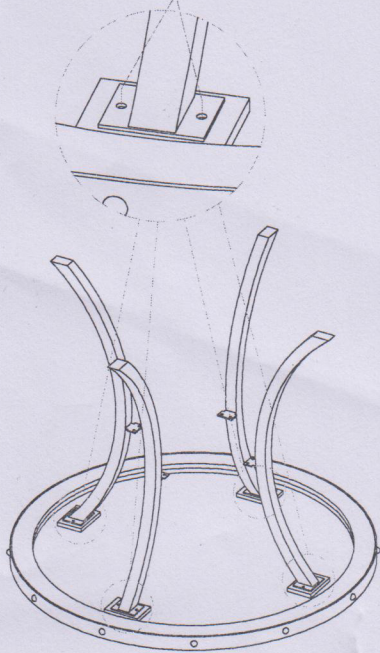

# ASSEMBLY INSTRUCTION

ITEM NO.:HX001-PT *PUB TABLE*

STEP1

A		1PC	WRENCH 5/16"
B		16PCS	BOLT 5/16"*3/4"
C		16PCS	LOCK WASHER 5/16"
D		16PCS	WASHER 5/16"*Ø22MM

- A 
- B 
- C 
- D 

STEP2

- A 
- B 
- C 
- D 

STEP3

# ASSEMBLY INSTRUCTION

ITEM NO.: HX001-PC

PUB CHAIR

1		1PC	CHAIR BACK
2		1PC	SEAT
3		1PC	LEFT LEG
4		1PC	RIGHT LEG
5		2PCS	STRETCHER
6		1PC	FRONT STRETCHER

A		1PC	WRENCH 5/16"
B		4PCS	BOLT 5/16"*3-1/4"
C		5PCS	BOLT 5/16"*2-1/4"
D		9PCS	LOCK WASHER 5/16"
E		9PCS	WASHER 5/16"*ø22MM
F		8PCS	WOOD DOWELS 10*30MM
G		6PCS	SCREW 8*1-1/2"