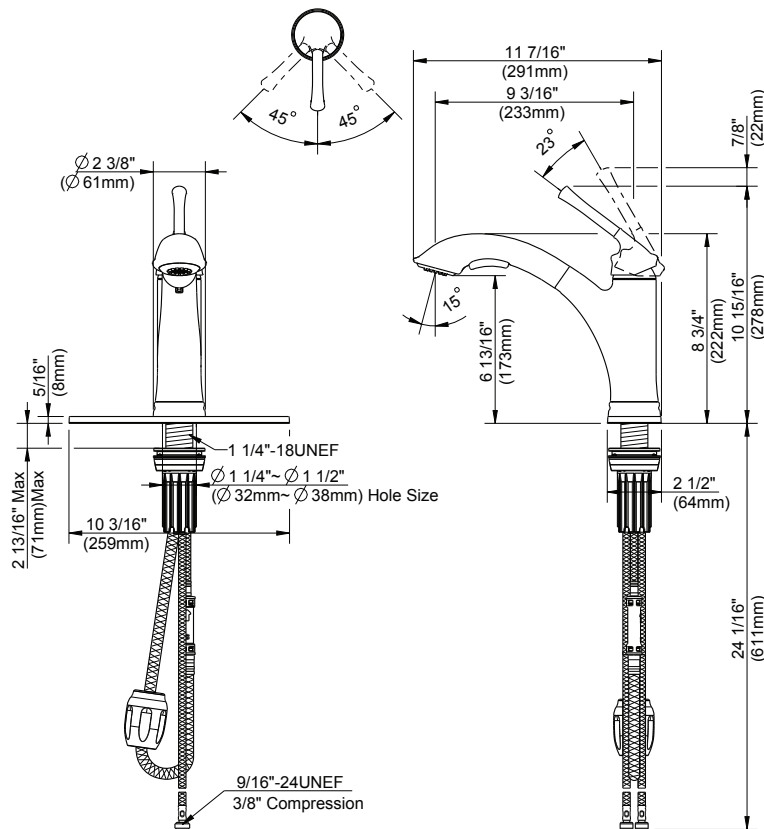

Hemming Single Handle Kitchen Pull Out Faucet w/Dual Spray Function

FEATURES

- Optional deck plate for 1 or 3 hole installations
- Max Flow Rate: 1.75gpm (6.6L/min) MAX
- Max Countertop Thickness: 3 1/8"
- Spout Reach: 9 3/16"
- Spout Height: 6 13/16"
- Ceramic Cartridge for Lifetime Drip-free Operation
- With Metal Lever Handle
- With Dual Spray Function

INSTALLATION DIMENSIONS