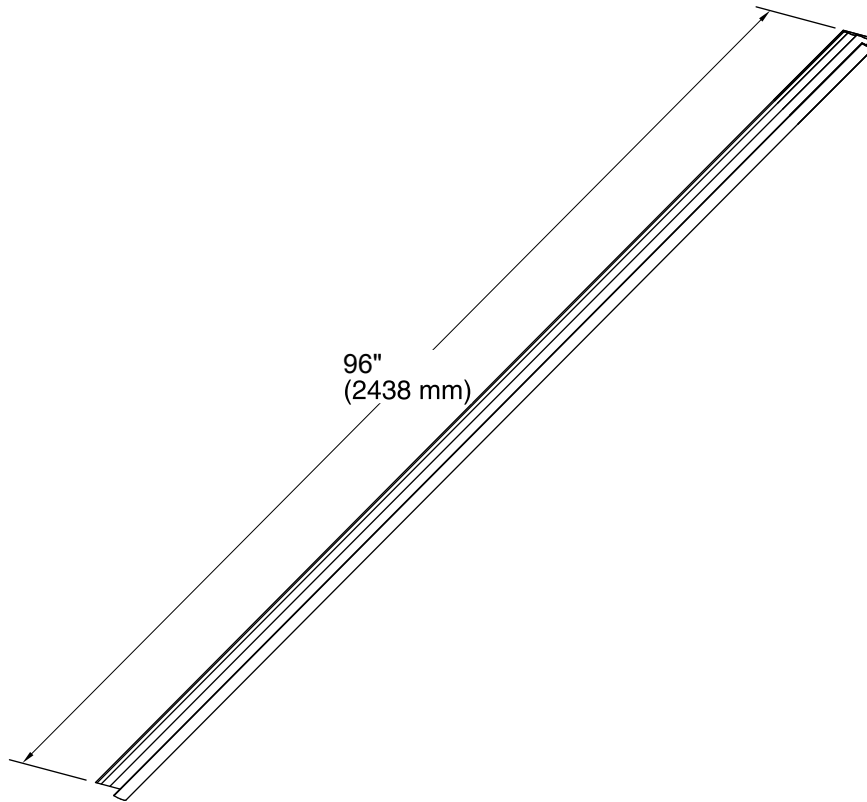

Features

- Provides finished edge for exposed cut wall surfaces or to provide a custom finished look.

Codes/Standards

None Applicable

KOHLER® Limited Warranty – Choreograph™ Walls and Accessories

See website for detailed warranty information.

Technical Information

All product dimensions are nominal.

Notes

Install this product according to the installation guide.