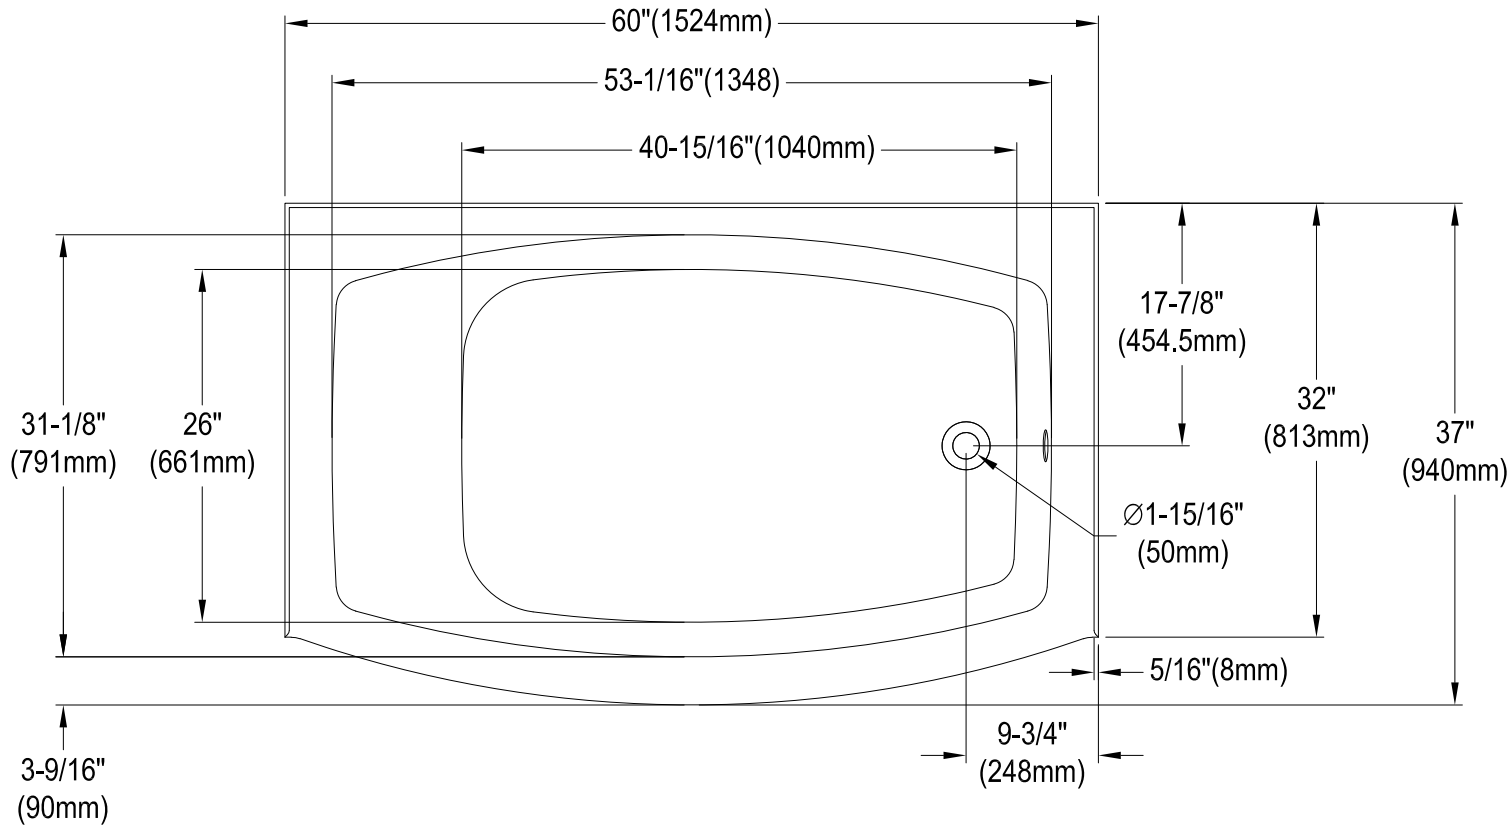

60" Alcove Acrylic Tub, Right Drain Hole

M10 x 65 (5 pcs)