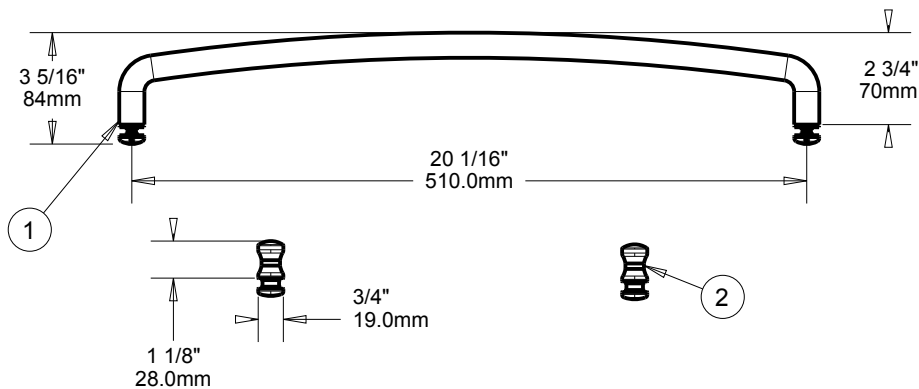

TECHNICAL DATA

Shower Door

SIMPLICITY HANDLE WITH KNOBS

MATERIALS: Aluminum Bar, Zinc Knobs (Brushed Nickel and Oil Rubbed Bronze), Aluminum Knobs (Chrome).

INSTALLATION: Detailed Instructions and Hardware Included for Easy Installation.

UNIQUE FEATURE: Coordinates with Delta® Faucets and Bath Hardware. Compatible with all Delta® Sliding Bathtub or Shower Doors.

WARRANTY: 5 Year Limited Warranty.

see what Delta can do