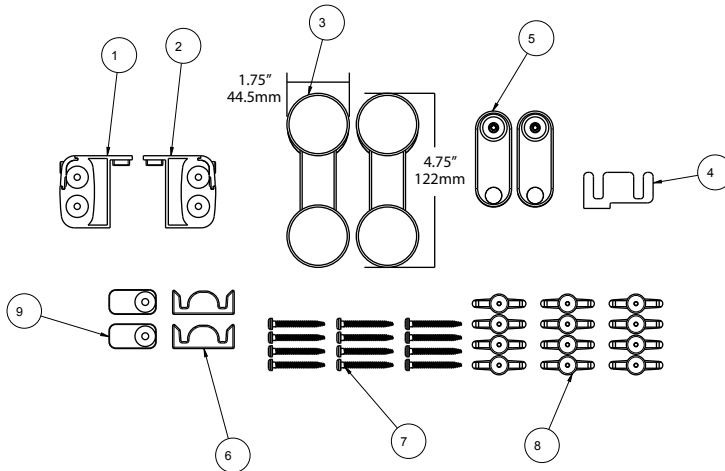

Spot Guard Easy Clean Coating.

Traditional:

48": Fits Doors with an Opening min/max of 43 3/8" - 47 3/8" (110cm-120cm), with a Height of 70" (178cm).

60": Fits doors with an opening min/max of 50 1/8" - 59 3/8" (127cm-151cm), with a Height of 70" (178cm).

WARRANTY:

5 Year Limited Warranty.

see what Delta can do™

TECHNICAL DATA

Shower Door

SLIDING CONTEMPORARY STYLE SHOWER TRACK 48"- 60"

ID	DESCRIPTION	QTY	MATERIAL
1	Top Track	1	AL6463_T5
2	Roller Door Wall Jamb	2	AL6463_T5
3	Bottom Track	1	AL6061
4	Blade Seal	2	PVC

ID	DESCRIPTION	QTY	MATERIAL
1	Mounting Bracket	1	Zinc_Die_Cast
2	Mounting Bracket	1	Zinc_Die_Cast
3	Outside Roller	2	Zinc
4	Center Guide Roller Door	1	Nylon
5	Inside Roller Assy	2	Zinc
6	Contemporary Door Bumper	2	PVC
7	#8-18 X 1.5" Long Phillips Head	12	SS
8	Toggle Wall Anchor	12	Nylon
9	Bumper	2	PVC

Constructed of Corrosion Resistant Anodized Aluminum.

48" - 60" Track Assembly Kit

Fits 48" Shower Doors with an Opening min/max of 43 3/8" - 47 3/8" (110cm-120cm), with a Height of 71" (180cm).

Fits 60" Shower Doors with an Opening min/max of 50 1/8" - 58 1/2" (127cm-149cm), with a Height of 71" (180cm).