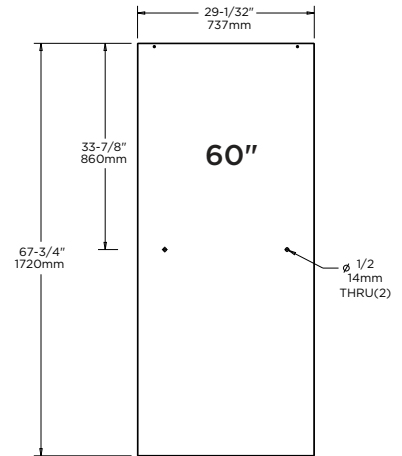

TECHNICAL DATA

Shower Door

SLIDING SHOWER 48" & 60" GLASS PANELS

MATERIALS:

1/4" (6mm) Tempered Glass Panel.

INSTALLATION:

Detailed Instructions and Hardware Included for Easy Installation.

UNIQUE FEATURE:

Spot Guard Easy Clean Coating.

Traditional:

48": Fits Doors with an Opening min/max of 43 3/8" - 47 3/8" (110cm-120cm), with a Height of 70" (178cm).

60": Fits doors with an opening min/max of 50 1/8" - 59 3/8" (127cm-151cm), with a Height of 70" (178cm).

Contemporary:

48": Fits Doors with an Opening min/max of 43 3/8" - 47 3/8" (110cm-120cm), with a Height of 71" (180cm).

60": Fits Doors with an Opening min/max of 50 1/8" - 58 1/2" (127cm-149cm), with a Height of 71" (180cm).

Constructed of Corrosion Resistant Anodized Aluminum.

48" - 60" Track Assembly Kit

Fits 48" Shower Doors with an Opening min/max of 43 3/8" - 47 3/8" (110cm-120cm), with a Height of 71" (180cm).

Fits 60" Shower Doors with an Opening min/max of 50 1/8" - 58 1/2" (127cm-149cm), with a Height of 71" (180cm).