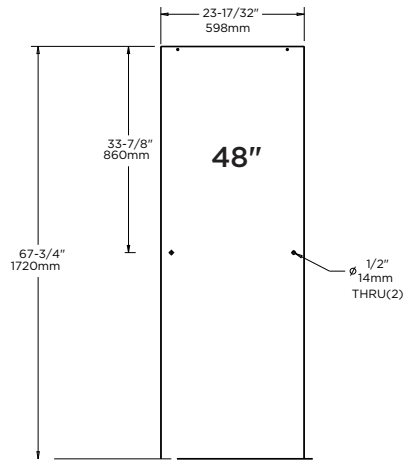

TECHNICAL DATA

Shower Door

SLIDING SHOWER 48" & 60" GLASS PANELS

MATERIALS:

1/4" (6mm) Tempered Glass Panel.

INSTALLATION:

Detailed Instructions and Hardware Included for Easy Installation.

UNIQUE FEATURE:

Spot Guard Easy Clean Coating.

Traditional:

48": Fits Doors with an Opening min/max of 43 3/8" - 47 3/8" (110cm-120cm), with a Height of 70" (178cm).

60": Fits doors with an opening min/max of 50 1/8" - 59 3/8" (127cm-151cm), with a Height of 70" (178cm).

Contemporary:

48": Fits Doors with an Opening min/max of 43 3/8" - 47 3/8" (110cm-120cm), with a Height of 71" (180cm).

60": Fits Doors with an Opening min/max of 50 1/8" - 58 1/2" (127cm-149cm), with a Height of 71" (180cm).

Constructed of Corrosion Resistant Anodized Aluminum.

48" - 60" Track Assembly Kit

Fits 48" Shower Doors with an Opening min/max of 43 3/8" - 47 3/8" (110cm-120cm), with a Height of 71" (180cm).

Fits 60" Shower Doors with an Opening min/max of 50 1/8" - 58 1/2" (127cm-149cm), with a Height of 71" (180cm).