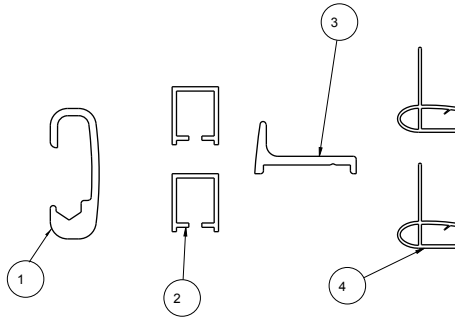

Contemporary:

48": Fits Doors with an Opening min/max of 43 3/8" - 47 3/8" (110cm-120cm), with a Height of 71" (180cm).

60": Fits Doors with an Opening min/max of 50 1/8" - 58 1/2" (127cm-149cm), with a Height of 71" (180cm).

WARRANTY:

5 Year Limited Warranty.

see what Delta can do™

TECHNICAL DATA

Shower Door

SLIDING CONTEMPORARY STYLE SHOWER TRACK 48"- 60"

ID	DESCRIPTION	QTY	MATERIAL
1	Top Track	1	AL6463_T5
2	Roller Door Wall Jamb	2	AL6463_T5
3	Bottom Track	1	AL6061
4	Blade Seal	2	PVC

ID	DESCRIPTION	QTY	MATERIAL
1	Mounting Bracket	1	Zinc_Die_Cast
2	Mounting Bracket	1	Zinc_Die_Cast
3	Outside Roller	2	Zinc
4	Center Guide Roller Door	1	Nylon
5	Inside Roller Assy	2	Zinc
6	Contemporary Door Bumper	2	PVC
7	#8-18 X 1.5" Long Phillips Head	12	SS
8	Toggle Wall Anchor	12	Nylon
9	Bumper	2	PVC

Constructed of Corrosion Resistant Anodized Aluminum.

48" - 60" Track Assembly Kit

Fits 48" Shower Doors with an Opening min/max of 43 3/8" - 47 3/8" (110cm-120cm), with a Height of 71" (180cm).

Fits 60" Shower Doors with an Opening min/max of 50 1/8" - 58 1/2" (127cm-149cm), with a Height of 71" (180cm).