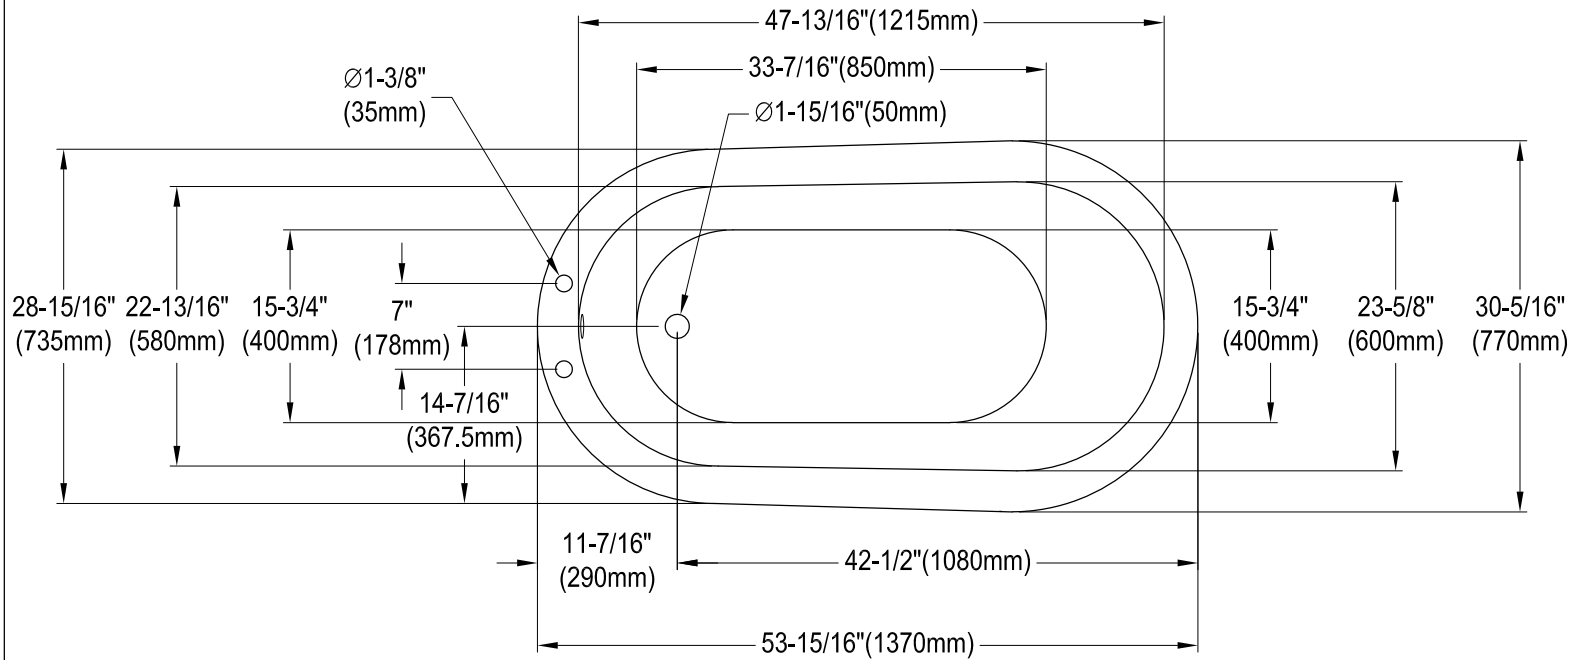

# 54" Cast Iron Clawfoot Tub With 7" Faucet Drillings

M10 x 20 (4 pcs)  

Section A-A