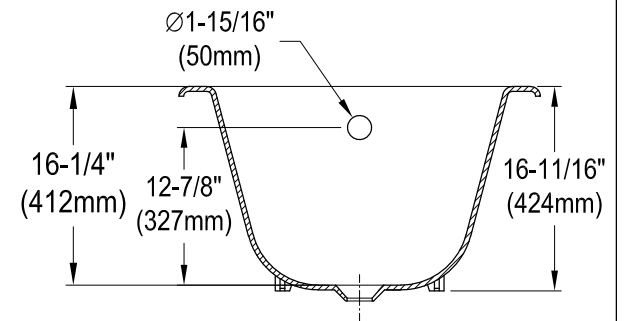

# 54" Cast Iron Clawfoot Tub With 7" Faucet Drillings

M10 x 20 (4 pcs)  

Section A-A