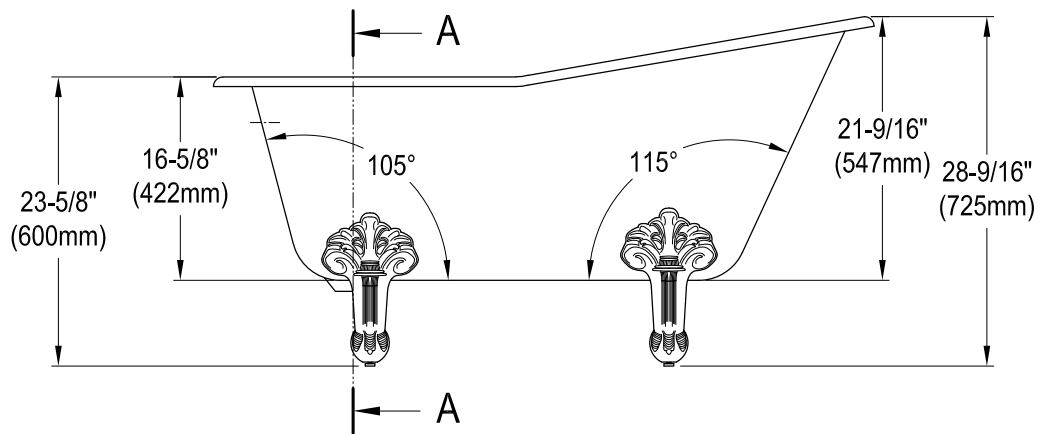

# 54" Cast Iron Clawfoot Tub With 7" Faucet Drillings

M10 x 20 (4 pcs)  

Section A-A