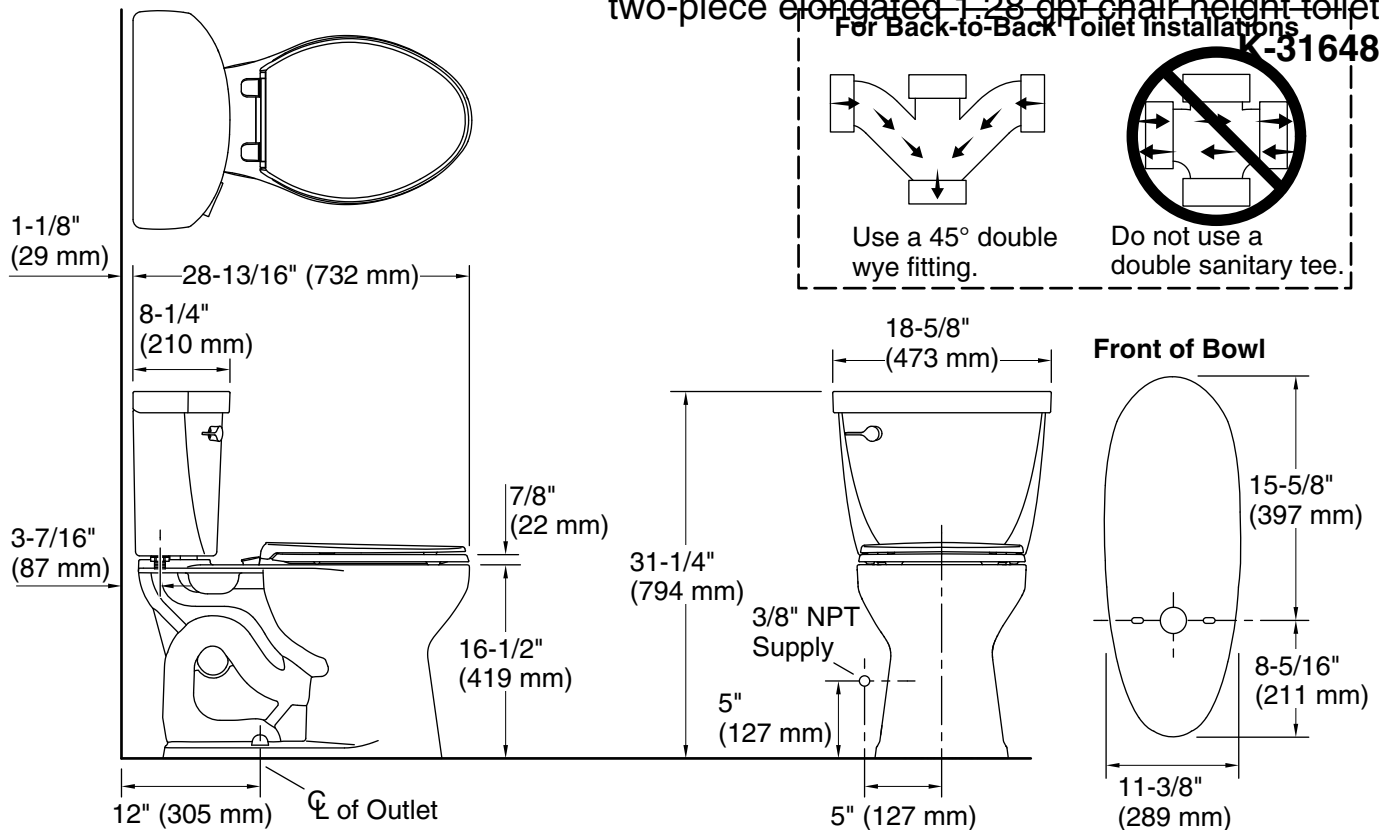

Cimarron® Comfort Height® The Complete Solution®

two-piece elongated 1.28 gpf chair height toilet

K-31648

Features

- Two-piece design.
- Elongated bowl offers added room and comfort.
- Comfort Height® feature offers chair-height seating that makes sitting down and standing up easier for most adults.
- 1.28 gpf (4.8 lpf).
- Left-hand Polished Chrome trip lever.
- 2-1/8" (54 mm) fully glazed trapway.
- Revolution 360® flushing technology generates a forceful swirling motion to keep the bowl clean longer.
- Sanitary guard where bowl and tank meet for ease of cleaning.
- The Complete Solution® toilets provide everything you need in one box, including bowl, tank, seat, wax ring, supply line, and floor hardware.
- CleanCoat® surface treatment inhibits the growth of water scale and mineral stains for improved ease of cleaning.

Installation

- Standard 12" (305 mm) rough-in.
- Supply line sold separately.

Included Components

Additional Components:
Slow-close seat

Codes/Standards

ASME A112.19.2/CSA B45.1
DOE - Energy Policy Act 1992
EPA WaterSense®
California Energy Commission (CEC)
ADA
ICC/ANSI A117.1
CSA B651
OBC

two-piece elongated 1-28 gpf chair height toilet

For Back-to-Back Toilet Installations

K-31648

Technical Information

All product dimensions are nominal.

Toilet type:	Floor-mount
Waste Outlet:	Floor
Bowl shape:	Elongated
Flush type:	AquaPiston®, Revolution 360®
Trap passageway:	2-1/8" (54 mm)
Water Consumption	
Full:	1.28 gpf (4.8 lpf)
Water surface size:	10-3/8" x 8-1/8" (264 mm x 206 mm)
Rim to water surface:	6-5/8" (168 mm)
Seat-mounting holes:	5-1/2" (140 mm)