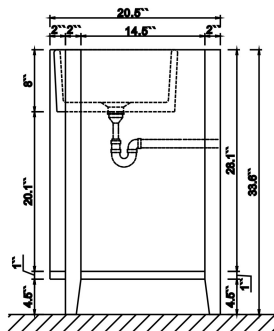

Dimensions

Front

Back

Side

Top

Features

- Solid wood & Hardwood Construction
- 4 Soft-close Drawers
- 4 Soft-close Doors
- Brushed Gold hardware
- Adjustable leg levelers
- Undermount Basin

Dimensions:

- 60" x 20.9" x 34.6" (With Top)
- 59.2" x 20.5" x 33.6" (Vanity Only)

Vanity Finish:

- White (W)
- Sapphire Gray (SG)
- Heritage Blue (HB)

Countertop:

Italian carrara white marble (CW)

Certification

CARB P2

Countertop & Sink

Dimensions:

Countertop: 60" x 22" x 1"

Rectangle undermount basin: 21" x 15.8" x 7.9"

Top