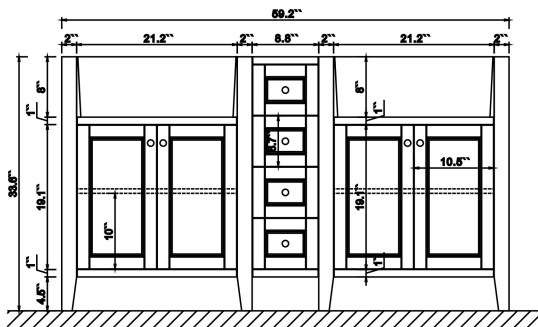

Dimensions

Front

Back

Side

Top

Features

- Solid wood & Hardwood Construction
- 4 Soft-close Drawers
- 4 Soft-close Doors
- Brushed Gold hardware
- Adjustable leg levelers
- Undermount Basin

Dimensions:

- 60" x 20.9" x 34.6" (With Top)
- 59.2" x 20.5" x 33.6" (Vanity Only)

Vanity Finish:

- White (W)
- Sapphire Gray (SG)
- Heritage Blue (HB)

Countertop:

Italian carrara white marble (CW)

Certification

CARB P2

Countertop & Sink

Dimensions:

Countertop: 60" x 22" x 1"

Rectangle undermount basin: 21" x 15.8" x 7.9"

Top