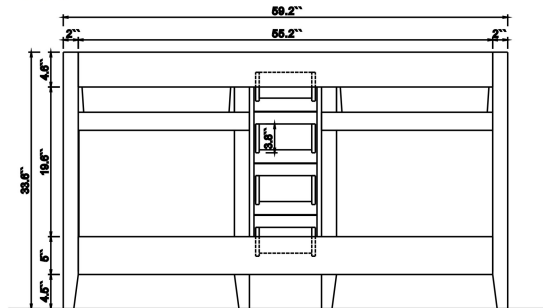

Dimensions

Front

Back

Side

Top

Features

- Solid wood & Hardwood Construction
- 4 Soft-close Drawers
- 4 Soft-close Doors
- Brushed Gold hardware
- Adjustable leg levelers
- Undermount Basin

Dimensions:

- 60" x 20.9" x 34.6" (With Top)
- 59.2" x 20.5" x 33.6" (Vanity Only)

Vanity Finish:

- White (W)
- Sapphire Gray (SG)
- Heritage Blue (HB)

Countertop:

Italian carrara white marble (CW)

Certification

CARB P2

Countertop & Sink

Dimensions:

Countertop: 60" x 22" x 1"

Rectangle undermount basin: 21" x 15.8" x 7.9"

Top