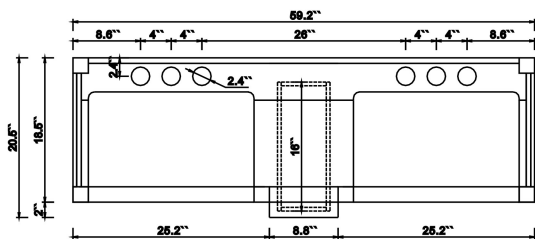

Dimensions

Front

Back

Side

Top

Features

- Solid wood & Hardwood Construction
- 4 Soft-close Drawers
- 4 Soft-close Doors
- Brushed Gold hardware
- Adjustable leg levelers
- Undermount Basin

Dimensions:

- 60" x 20.9" x 34.6" (With Top)
- 59.2" x 20.5" x 33.6" (Vanity Only)

Vanity Finish:

- White (W)
- Sapphire Gray (SG)
- Heritage Blue (HB)

Countertop:

Italian carrara white marble (CW)

Certification

CARB P2

Countertop & Sink

Dimensions:

Countertop: 60" x 22" x 1"

Rectangle undermount basin: 21" x 15.8" x 7.9"

Top