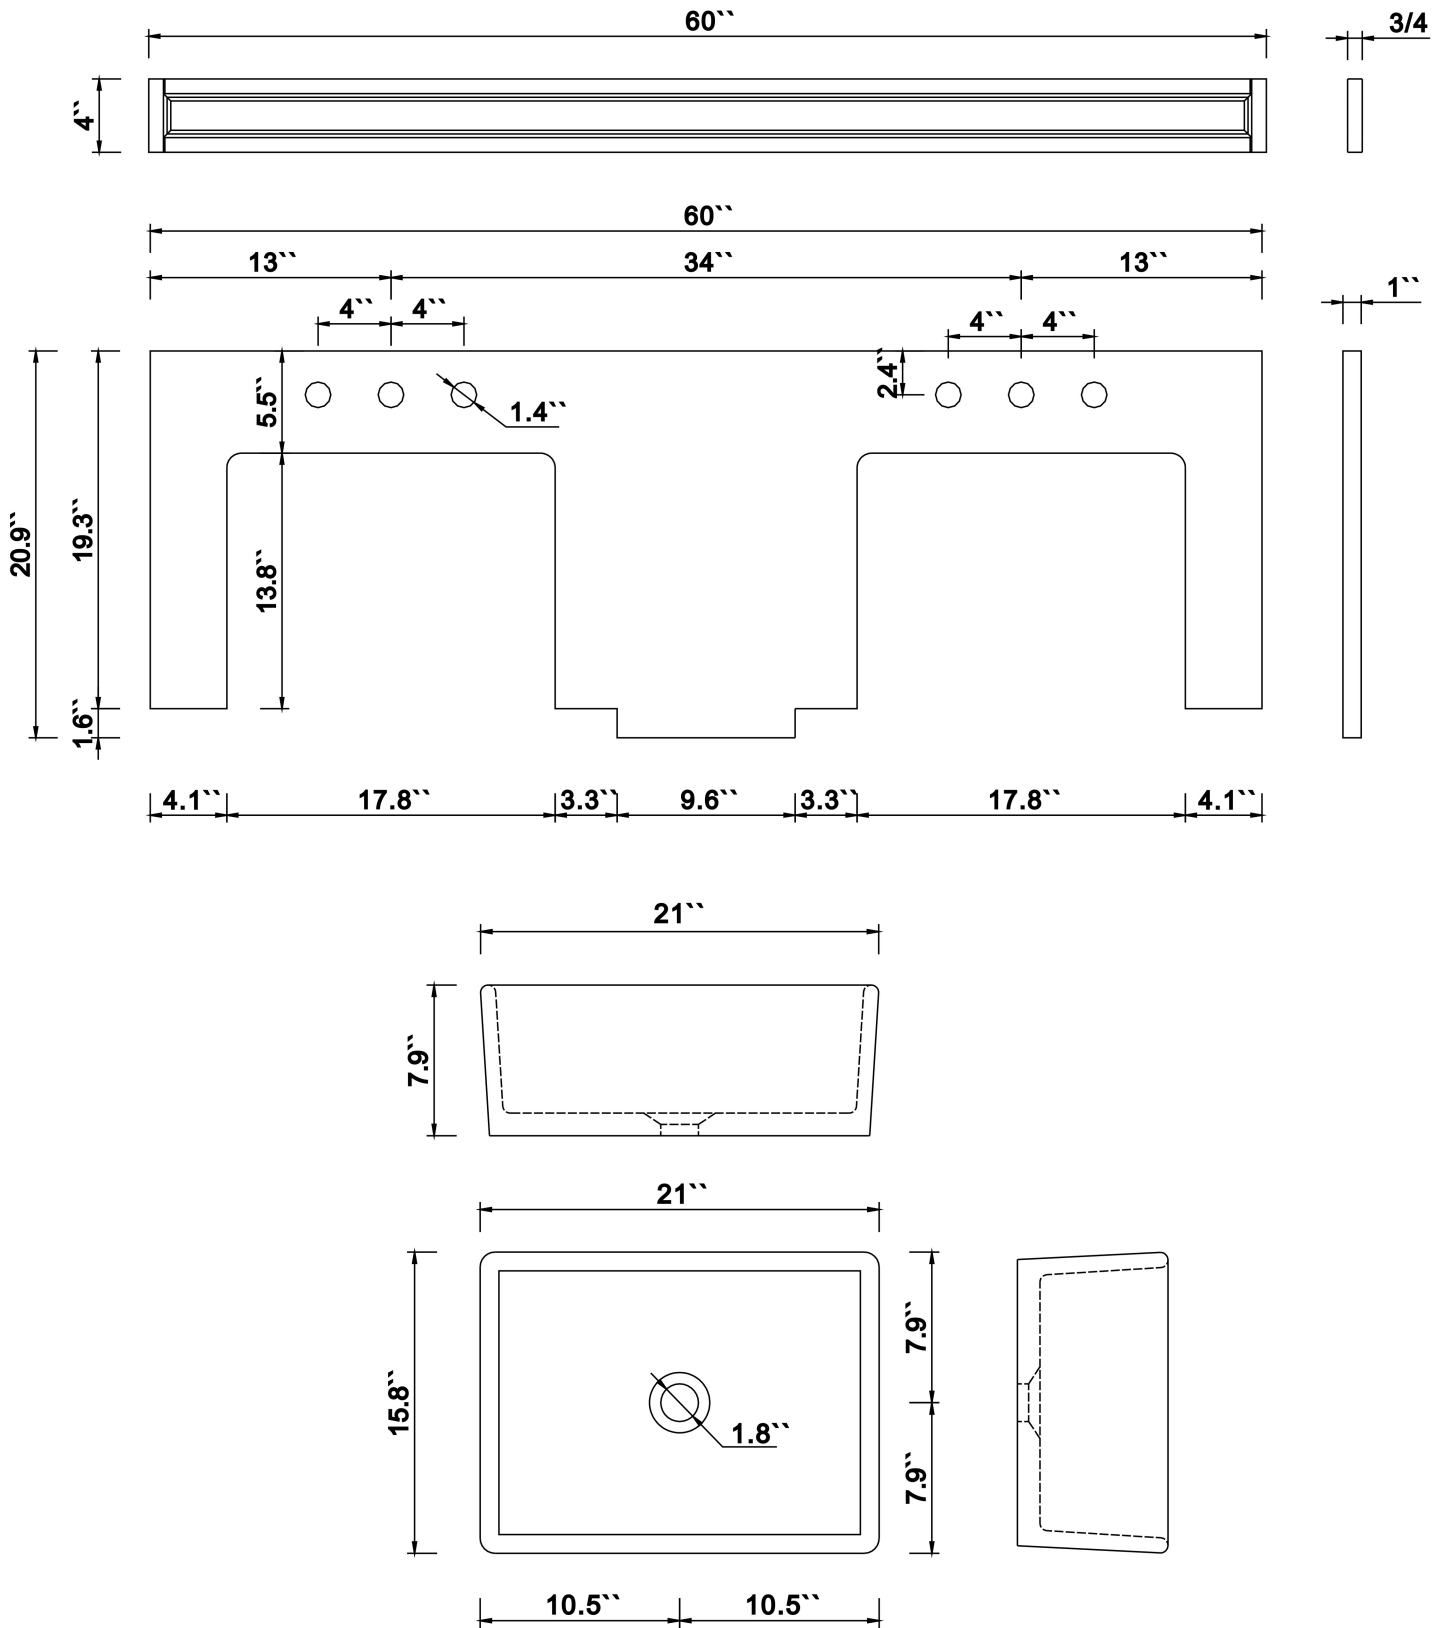

Dimensions

Front

Back

Side

Top

Features

- Solid wood & Hardwood Construction
- 4 Soft-close Drawers
- 4 Soft-close Doors
- Brushed Gold hardware
- Adjustable leg levelers
- Undermount Basin

Dimensions:

- 60" x 20.9" x 34.6" (With Top)
- 59.2" x 20.5" x 33.6" (Vanity Only)

Vanity Finish:

- White (W)
- Sapphire Gray (SG)
- Heritage Blue (HB)

Countertop:

Italian carrara white marble (CW)

Certification

CARB P2

Countertop & Sink

Dimensions:

Countertop: 60" x 22" x 1"

Rectangle undermount basin: 21" x 15.8" x 7.9"

Top