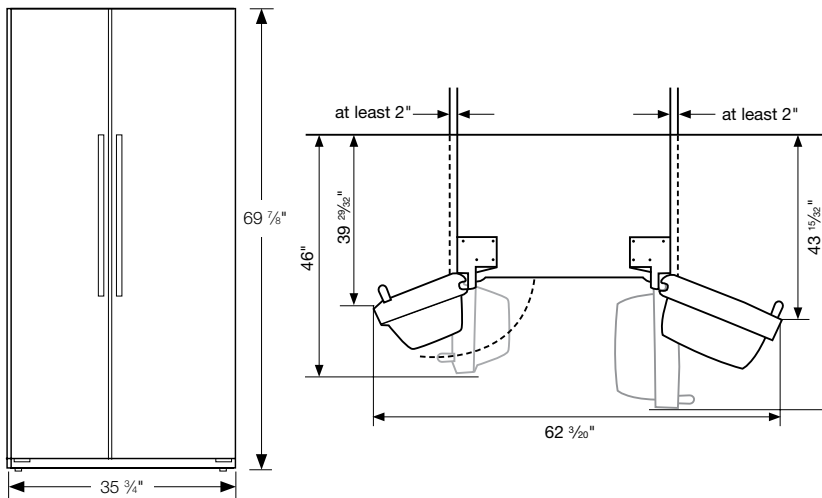

Total Capacity: 25.6 cu. ft.

Refrigerator: 16.2 cu. ft.

- 4 Tempered Glass Spill-Proof Shelves
- 2 Clear Crispers
- 6 Door Bins
  - 2 Gallon Bins
  - 2 Door Bins
  - 1 Dairy Bin
  - 1 Snack Bin
- LED Lighting

Freezer: 9.4 cu. ft.

- External Filtered Water and Ice Dispenser (Crushed or Cubed Ice)
- Compact Ice Maker
- 4 Glass Shelves
- 1 Drawer
- 4 Door Bins
- LED Lighting

Accessories

Water Filter: HAF-CIN

Warranty

One (1) Year All Parts and Labor

Five (5) Years Sealed System Parts and Labor

Product Dimensions & Weight

Dimensions (WxHxD with hinges, handles and doors):
35 ³/₄" x 69 ⁷/₈" x 35 ³/₄"

Dimensions (WxHxD without hinges and door):
35 ³/₄" x 68 ¹/₂" x 29 ¹/₂"

Dimensions (WxHxD with hinge and door, no handle):
35 ³/₄" x 69 ⁷/₈" x 33 ⁷/₈"

Weight: 295 lbs.

Shipping Dimensions & Weight (WxHxD)

Dimensions: 38 ¹/₄" x 75 ³/₄" x 36 ¹/₄"

Weight: 322 lbs.

Color	Model #	UPC Code
Stainless Steel	RS261MDRS	036725569607
White	RS261MDWP	036725569638
Black	RS261MDBP	036725569621
Stainless Platinum	RS261MDPN	036725569614

SAMSUNG

Samsung received the highest numerical score for refrigerators in the proprietary J.D. Power and Associates 2012 Kitchen Appliance Study.^{SM} Study based on 12,615 total responses measuring 17 brands and measures opinions of consumers about their refrigerator obtained new in the past 24 months. Proprietary study results are based on experiences and perceptions of consumers surveyed in January-February 2012. Your experiences may vary. Visit jdpower.com.

Actual color may vary. Design, specifications, and color availability are subject to change without notice. Non-metric weights and measurements are approximate.

©2013 Samsung Electronics America, Inc. 85 Challenger Road, Ridgefield Park, NJ 07660. Tel: 800-SAMSUNG. samsung.com. Samsung is a registered trademark of Samsung Electronics Co. Ltd.