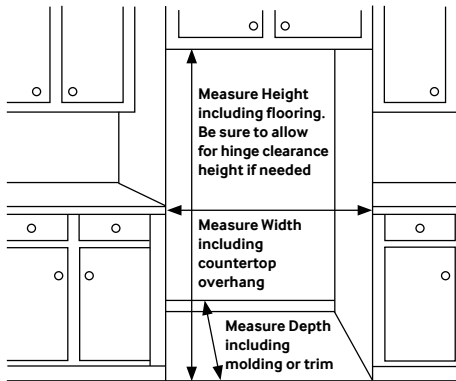

SAMSUNG

RS261MDRS

26 cu. ft. Side-by-Side Refrigerator

Installing Your Refrigerator

1. Measure the height, width and depth of the opening, making sure to include baseboards, molding tile, countertop overhang, etc. Check to be sure there is enough room to open the door (consider walls, islands or other obstacles when measuring).
2. Refer to chart B below to determine dimensions.
3. Allow 2" of clearance on hinge side of refrigerator when installing next to a wall where handle may make contact.
4. Allow 1" minimum clearance at rear for proper air circulation and water/electrical connections. Allow a 3/8" minimum clearance at sides and top for ease of installation.
5. Ensure each door and entry way in the home is wide enough for the refrigerator to be moved through easily.

Please note: The following dimension and cutout information is for planning purposes only. For complete installation details consult manual packed with product, or download manual on-line at samsung.com.

One (1) Year All Parts and Labor

Five (5) Years Sealed System Parts and Labor

Product Dimensions & Weight

Dimensions (WxHxD with hinges, handles and doors):
35 ³/₄" x 69 ⁷/₈" x 35 ³/₄"

Dimensions (WxHxD without hinges and door):
35 ³/₄" x 68 ¹/₂" x 29 ¹/₂"

Dimensions (WxHxD with hinge and door, no handle):
35 ³/₄" x 69 ⁷/₈" x 33 ⁷/₈"

Weight: 295 lbs.

Shipping Dimensions & Weight (WxHxD)

Dimensions: 38 ¹/₄" x 75 ³/₄" x 36 ¹/₄"

Weight: 322 lbs.

Color	Model #	UPC Code
Stainless Steel	RS261MDRS	036725569607
White	RS261MDWP	036725569638
Black	RS261MDBP	036725569621
Stainless Platinum	RS261MDPN	036725569614