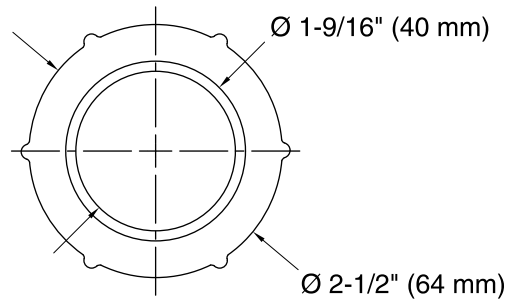

PureFlo™
ABS Adapter Kit
K-37388

Features

- Use to join together PVC and ABS fittings.
- For plumbing applications.
- Includes ABS and PVC fittings with O-ring seal.

Included Components

Additional Components:

- ABS fittings
- O-ring seal
- PVC fittings

Codes/Standards

None Applicable

KOHLER® One-Year Limited Warranty

See website for detailed warranty information.

Technical Information

All product dimensions are nominal.