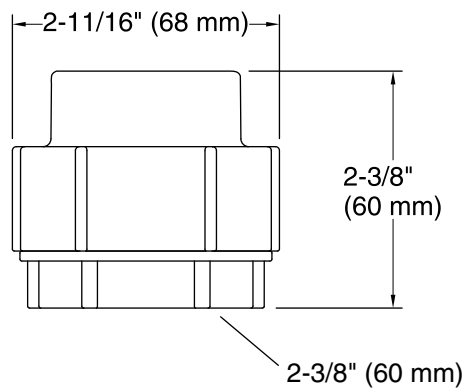

- ABS fittings
- O-ring seal
- PVC fittings

Codes/Standards

None Applicable

KOHLER® One-Year Limited Warranty

See website for detailed warranty information.

Technical Information

All product dimensions are nominal.