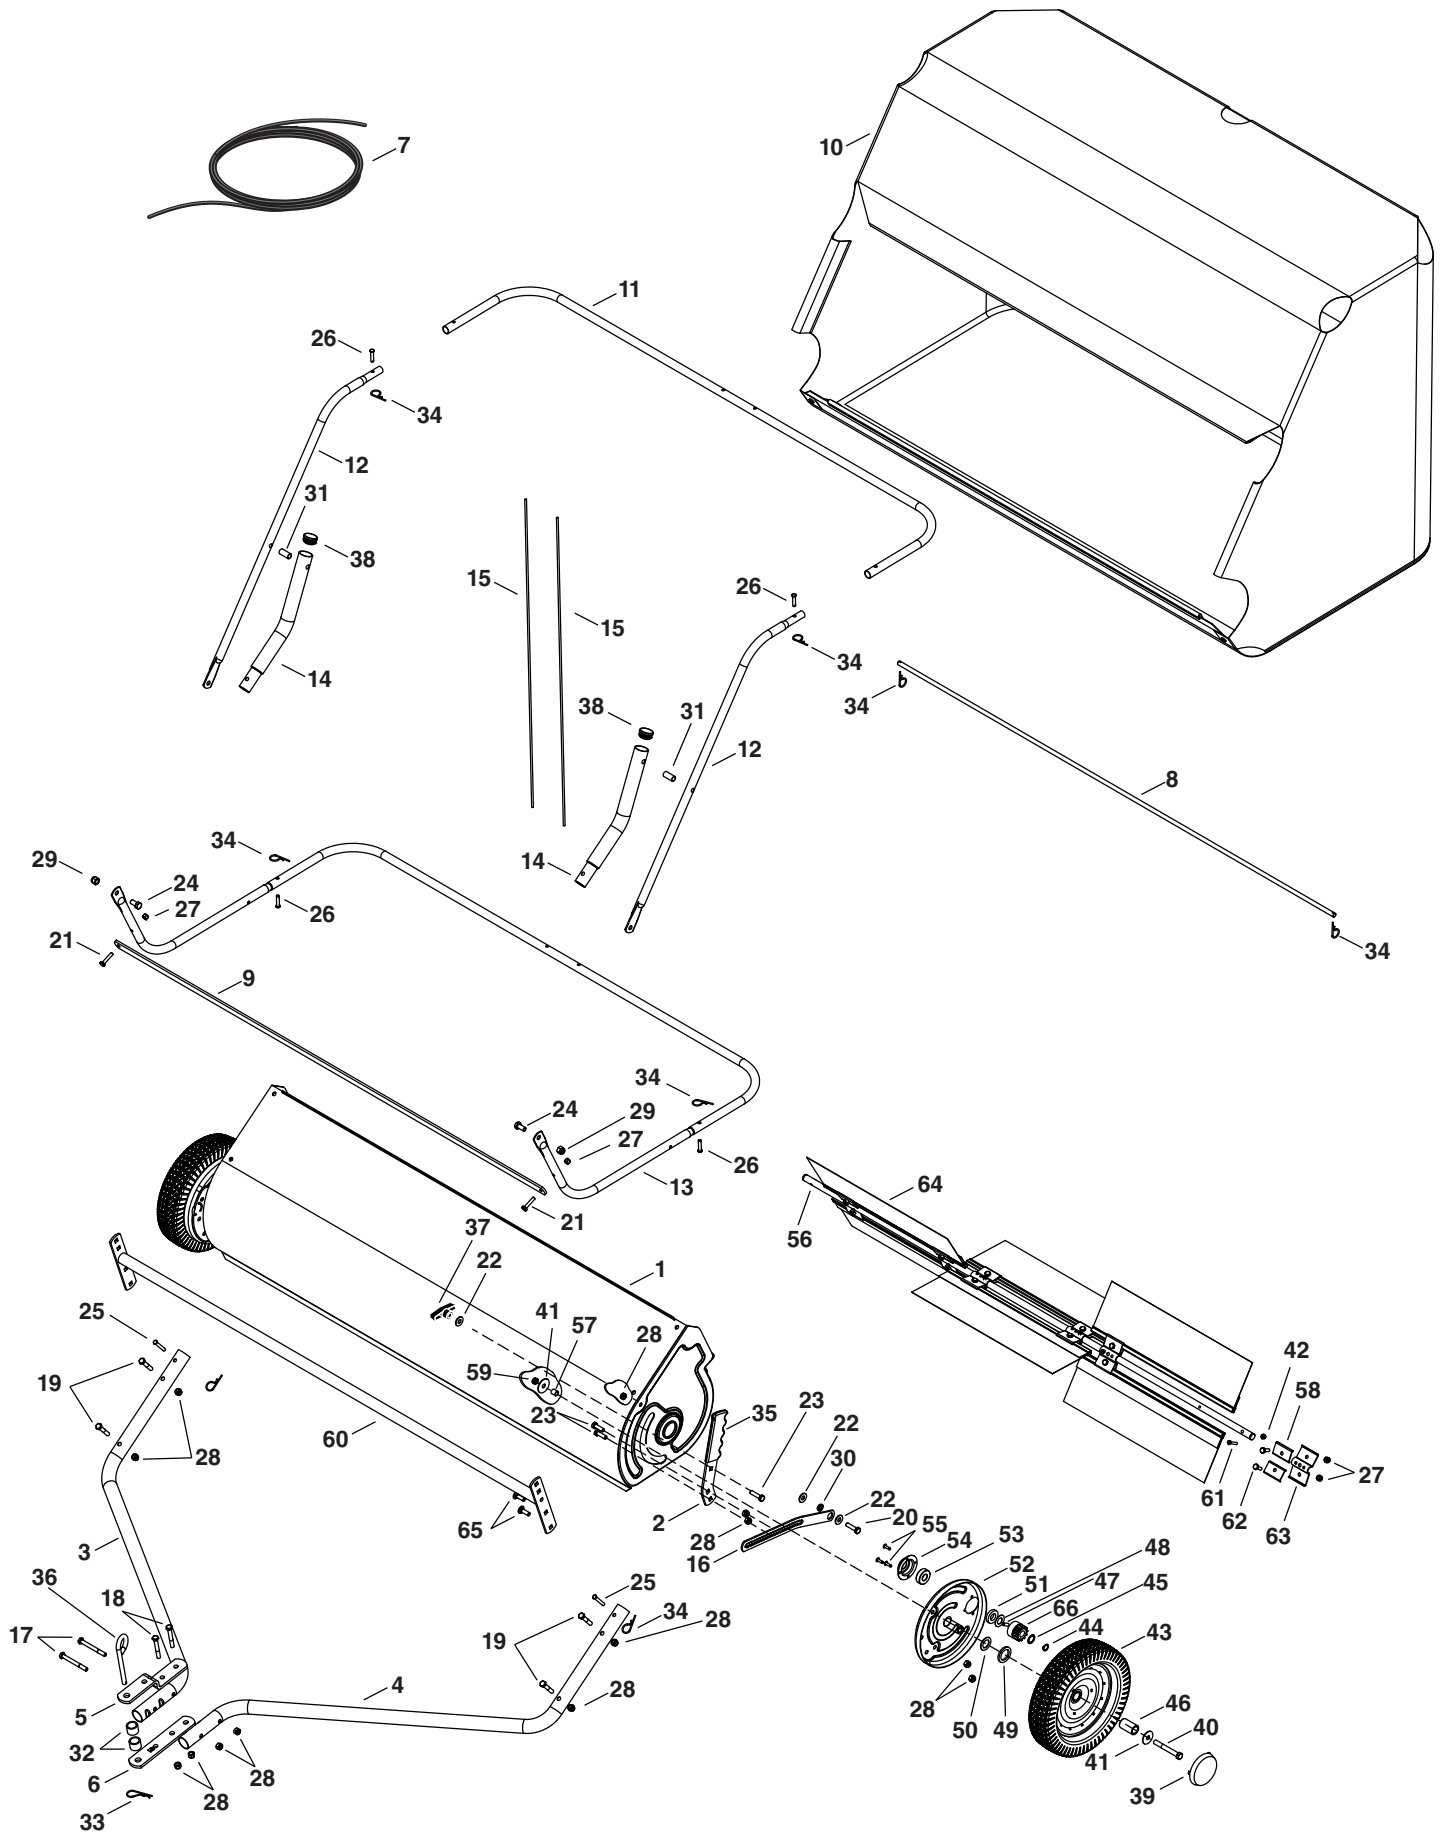

REPAIR PARTS FOR MODEL 45-0546 - 52" LAWSWEEPER

REPAIR PARTS FOR MODEL 45-0546 - 52" LAWSWEEPER

REF	PART NO.	QTY	DESCRIPTION	REF	PART NO.	QTY	DESCRIPTION
1	69420	1	Housing Assembly	35	43943	1	Height Adjustment Grip
2	26243	1	Height Adjustment Handle	36	23353	1	Pin, Hitch
3	28184	1	Hitch Tube, R.H.	37	43720	1	Knob, Wing 5/16-18"
4	28183	1	Hitch Tube, L.H.	38	47674	2	Plug
5	23687	1	Bracket, Hitch	39	2674-32	2	Hub Cap
6	24192	1	Bracket, Hitch (Straight)	40	43574	2	Bolt, Hex 3/8-16 x 3" Lg.
7	43737	1	Hopper Rope	41	141	4	Washer, Flat 1-1/2" x .375" x .062"
8	28195	1	Rod, Hopper Bag	42	47171	6	Nut, Nylock 10-32
9	28193	1	Strap, Bag Frame	43	40113	2	Wheel & Tire
10	45405	1	Hopper Bag	44	42094	2	Ring, Retaining .562" ID
11	45406	2	Hopper Frame (Rear)	45	44006	2	Washer, Flat .849" x .598" x .025"
12	49765	2	Upper Hopper Frame (Front)	46	40109	2	Bushing, Bronze
13	48726	2	Lower Hopper Frame (Front)	47	47046	2	Dowel Pin (Drive)
14	28196	2	Tube, Bag Arm	48	40001	2	Washer, Shim 1.125" x .595" x .020"
15	43938	2	Rod, Hopper Support	49	HA4143	2	Washer, 1.04" x 1.5" x .145"
16	28610	1	Height Adjustment Strap	50	1540-31	2	Washer, Flat .78" x 1.25" x .062"
17	46782	2	Bolt, Hex 5/16-18 x 3" Lg.	51	23520	2	Spacer, .660" x .250" x .250" L
18	43224	2	Bolt, Hex 5/16-18 x 2-1/4" Lg.	52	68691	2	Ass'y, Dust Cover
19	43084	4	Bolt, Hex 5/16-18 x 1-3/4" Lg.	53	44232	2	Ball Bearing
20	43840	1	Bolt, Hex 5/16-18 x 1-1/4" Lg.	54	1629-56	2	Retainer, Dust Cover
21	1509-90	2	Bolt, Hex 1/4-20 x 1-1/4"	55	C-9M5732	6	Rivet, Pop
22	43081	3	Washer, .375" x .875" x .083"	56	28197	1	Brush Shaft
23	44326	3	Bolt, Carriage 5/16-18 x 1"	57	48866	2	Spacer, .38 "x .50" x .53"
24	43407	2	Bolt, Hex 3/8-16 x 3/4"	58	23581	12	Retainer, Brush (Single)
25	46867	2	Pin, Clevis 1/4" x 1-3/4" Lg.	59	42210	2	Nut, Nylock Jam 3/8-16
26	48365	4	Clevis Pin, 1/4" x 1-1/8"	60	69421	1	Ass'y, Ht Adjust
27	47189	14	Nut, Nylock 1/4-20 Thread	61	49954	6	Bolt, Hex 10-32 x 1" Lg.
28	47810	15	Nut, Nylock 5/16-18 Thread	62	43012	12	Bolt, Hex 1/4-20 x 3/4" Lg.
29	HA21362	2	Nut, Hex 3/8-16"	63	23580	6	Retainer, Brush (Double)
30	23400	1	Spacer, .410" x .620" x .15"	64	45252	6	Brush, 52"
31	23658	2	Spacer, .46" x .56" x .62" (5/8")	65	43080	4	Bolt, Carr 5/16-18 x 3/4"
32	23368	2	Tube, Hitch Spacer	66	2692-7	1	Gear, Pinion L.H.
33	43343	1	Hairpin Cotter, 1/8"	67	2692-6	1	Gear, Pinion R.H. (not shown)
34	43055	8	Hairpin Cotter, 3/32"		45591	1	Owners Manual